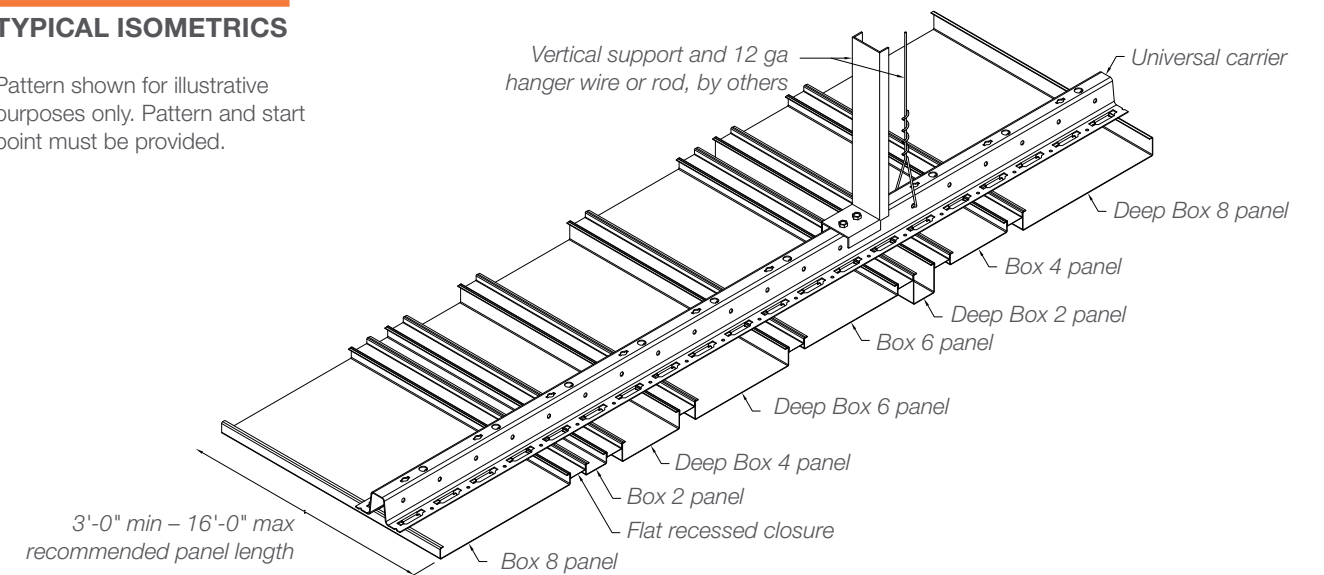

TYPICAL ISOMETRICS

Pattern shown for illustrative purposes only. Pattern and start point must be provided.

PERFORATION PATTERNS

Please consult Hunter Douglas for perforation options.

PHYSICAL DATA

- **Substrate:** Aluminum
- **Warranty:** 1 year
- **Seismic rating:** Zones A,B,C,D,E,F
- **Fire rating:** Class A Fire Rated per ASTM E84
  - Painted or anodized metal: Flame spread: ≤ 25, Smoke ≤ 50
  - Film on metal: Flame spread: ≤ 25, Smoke ≤ 50
- **Weight:** Varies 0.6 – 1.0 lbs./sq.ft.
- **Wind load:** Per code
- **Recycled content:** Up to 92%
- **Light reflectance:** Varies with finish

BIM

REVIT files available for BIM contributions, see website for details.

LEED V4 CREDITS

- **EA:** Optimize Energy Performance
- **MR:** Building Product Disclosure
- **EQ:** Low-Emitting Materials
- **EQ:** Indoor Air Quality Assessment
- **EQ:** Daylight

CERTIFICATIONS

GREENGUARD Gold Certified
HPDs & EPDs – available upon request