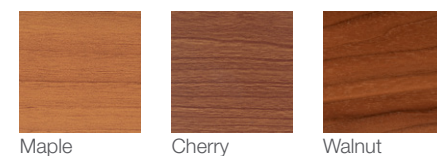

COLORS & FINISHES

Woodwright™ finishes use our painted wood-look finish. See page 180 for all finishes.

Maple Cherry Walnut

Standard colors Natural and Cotton White shown. Client-specific colors available. Minimum quantities may apply. Colors are for illustrative purposes. See page 178 for all colors and finishes.