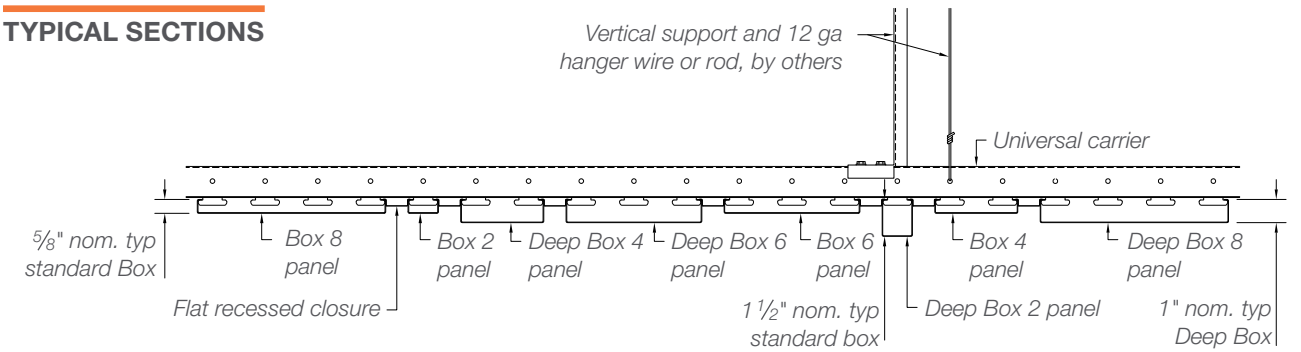

TYPICAL SECTIONS