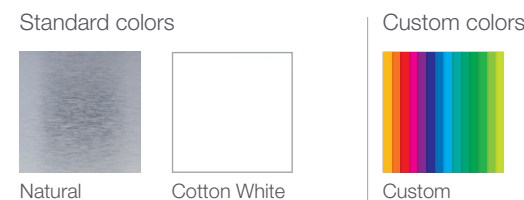

COLORS & FINISHES

Woodwright™ finishes use our painted wood-look finish. See page 180 for all finishes.

Maple Cherry Walnut

Standard colors Natural and Cotton White shown. Client-specific colors available. Minimum quantities may apply. Colors are for illustrative purposes. See page 178 for all colors and finishes.