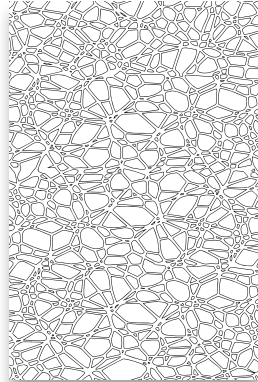

Techstyle® Graphic Patterns

Asymmetric

Grid

Tartan

Strokes

Crease

Lattice

Patterns represent a 48" x 72" panel

Techstyle® Graphic Patterns

Dimensional

Origami | small

Origami | large

Newspaper

Divergent

Color Palette

Custom colors are available

Techstyle® Graphic Patterns

Organic

Hex | small

Hex | large

Network | small

Network | large

Mosaic

Earth

Branches | small

Branches | large

Techstyle® Graphic Patterns

Parallel

Form

Section

Curve

Streak