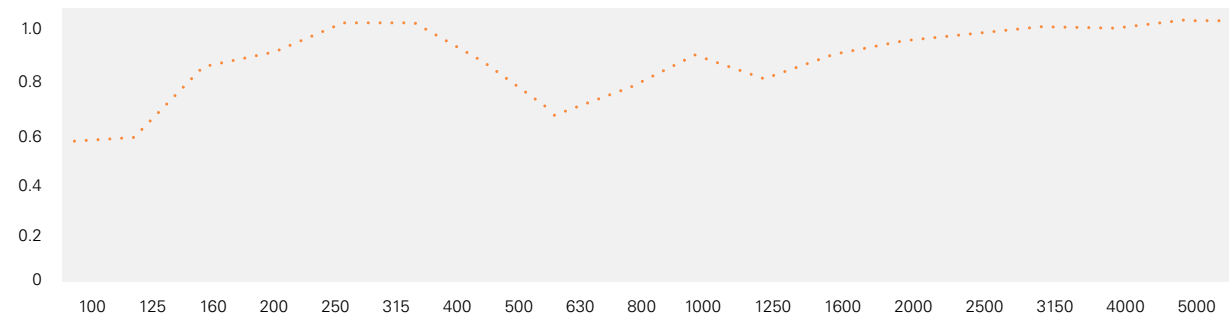

Techstyle® Key Features

- Grid available in clear anodized, black and white finish
- Clean and simple integration with lighting, diffusers, and other subsystems
- Easy installation—self-squaring elements ensure exact positioning
- Proprietary lightweight fiberglass composite construction
- Monolithic appearance—large format panels, semi-concealed suspension, nominal ¼" reveals
- Convenient swing-down access to the plenum
- Trims engineered for fast installation
- Enhanced soiling resistance and cleanability
- Formaldehyde free
- Class A Fire Rating, per ASTM E84
- GREENGUARD Gold Certified
- Excellent broadband noise reduction
- Panels with patterns, textures, and solid colors are created using dye sublimation process
- Panels available in a variety of sizes; up to 24" x 96" & 48" x 72"

Techstyle Acoustics