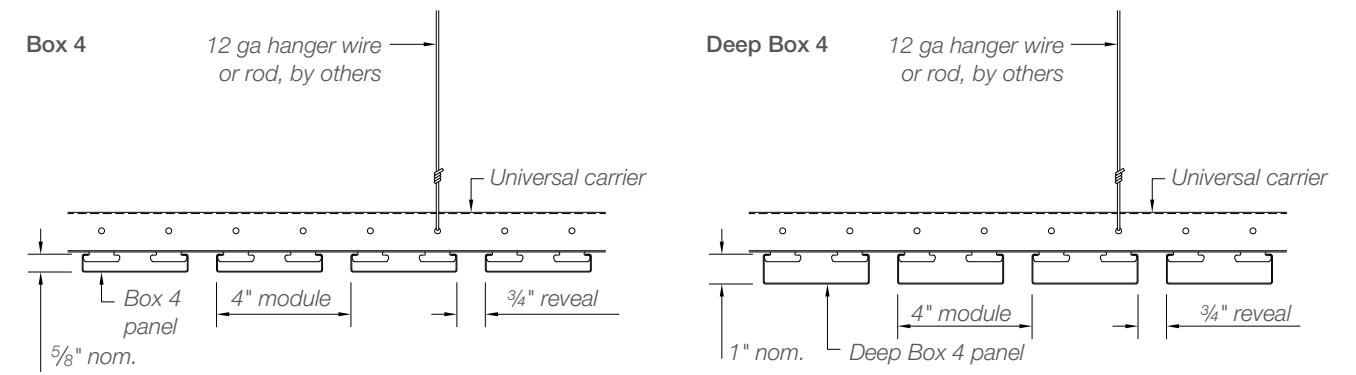

TYPICAL SECTIONS