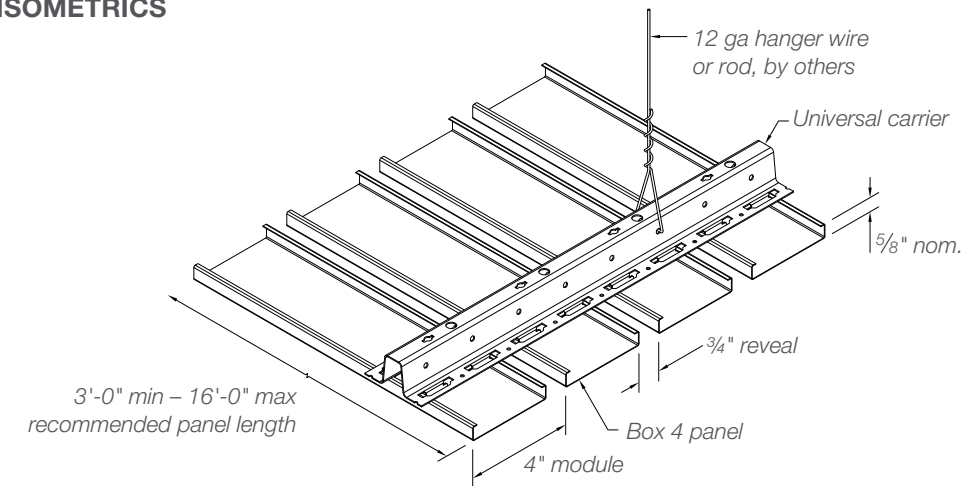

TYPICAL ISOMETRICS

PERFORATION PATTERNS

Please consult Hunter Douglas for perforation options.

PHYSICAL DATA

- **Substrate:** Aluminum
- **Warranty:** 1 year
- **Seismic rating:** Zones A,B,C,D,E,F
- **Fire rating:** Class A Fire Rated per ASTM E84
  - Painted or anodized metal: Flame spread: ≤ 25, Smoke ≤ 50
  - Film on metal: Flame spread: ≤ 25, Smoke ≤ 50
  - Wood veneer on metal: Flame spread: ≤ 25, Smoke ≤ 55 (for interior applications)
- **Weight:** Varies 0.6 – 1.0 lbs./sq.ft.
- **Wind load:** Per code (for exterior applications)
- **Recycled content:** Up to 92%
- **Light reflectance:** Varies with finish
- **Acoustical ratings – NRC:** See page 190

BIM

REVIT files available for BIM contributions, see website for details.

LEED V4 CREDITS

- **EA:** Optimize Energy Performance
- **MR:** Building Product Disclosure
- **EQ:** Low-Emitting Materials
- **EQ:** Indoor Air Quality Assessment
- **EQ:** Acoustic Performance

CERTIFICATIONS

GREENGUARD Gold Certified
FSC chain of custody veneers available
HPDs & EPDs – available upon request