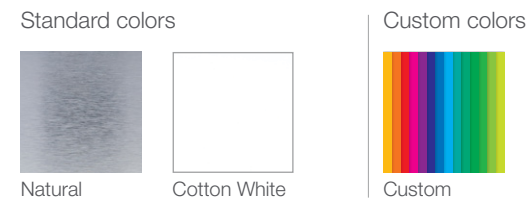

The Box and Deep Box Linear Woodwright™ ceiling systems use a universal carrier for simple design and installation.

Project: Chanhassen High School, Chanhassen, MN; Woodwright™ Box 4

KEY FEATURES

- Panel module width: 4"
- Panel lengths: 3' to 16'
- Panel depths:
 - 5/8" (Box 4)
 - 1" (Deep Box 4)
- Square-edge design
- Curved carrier application available
- Waste reduction with factory fabricated dimensional material
- Downweight: reduce dead load with lightweight aluminum
- Easy plenum access
- Interior and exterior applications
- Compatible with industry standard lighting, HVAC, speaker, fire safety, and security services

COLORS & FINISHES

Woodwright™ finishes include our painted wood-look finish, real wood veneers and laminated wood-look films. See page 180 for all finishes.

Maple Cherry Walnut

Standard colors Natural and Cotton White shown. Client-specific colors available. Minimum quantities may apply. Colors are for illustrative purposes. See page 178 for all colors and finishes.

Natural Cotton White Custom

TYPICAL SECTIONS

TYPICAL ISOMETRICS

PERFORATION PATTERNS

Please consult Hunter Douglas for perforation options.

PHYSICAL DATA

- Substrate:** Aluminum
- Warranty:** 1 year
- Seismic rating:** Zones A,B,C,D,E,F
- Fire rating:** Class A Fire Rated per ASTM E84
 - Painted or anodized metal: Flame spread: ≤ 25, Smoke ≤ 50
 - Film on metal: Flame spread: ≤ 25, Smoke ≤ 50
 - Wood veneer on metal: Flame spread: ≤ 25, Smoke ≤ 55 (for interior applications)
- Weight:** Varies 0.6 – 1.0 lbs./sq.ft.
- Wind load:** Per code (for exterior applications)
- Recycled content:** Up to 92%
- Light reflectance:** Varies with finish
- Acoustical ratings – NRC:** See page 190