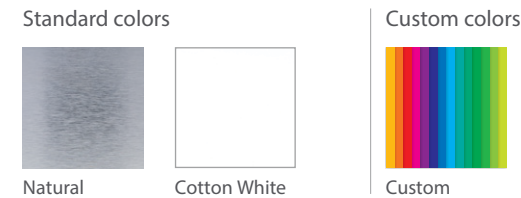

COLORS & FINISHES

Standard colors Natural and Cotton White shown. Client-specific colors available. Minimum quantities may apply. Colors are for illustrative purposes. See page 178 for all colors and finishes.