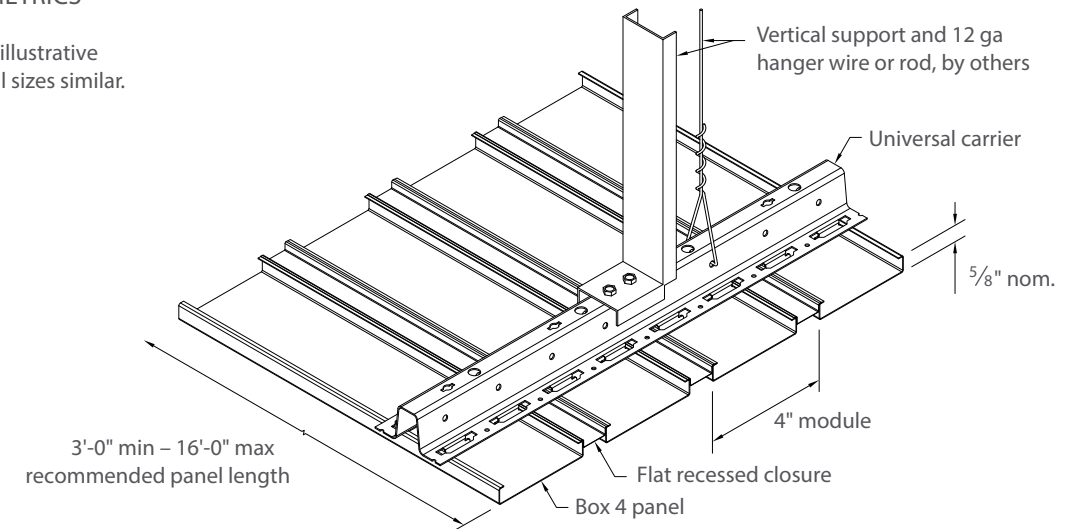

PERFORATION PATTERNS

Standard patterns shown. Box 2 and Deep Box 2 available in non-perforated only. Scale shown 1:1, unless otherwise noted.

PHYSICAL DATA

- Substrate: Aluminum
- Warranty: 1 year
- Seismic rating: Zones A,B,C,D,E,F
- Fire rating: Class A Fire Rated per ASTM E84
 - Painted or anodized metal: Flame spread: ≤ 25, Smoke ≤ 50
 - Film on metal: Flame spread: ≤ 25, Smoke ≤ 50
- Weight: Varies 0.5 – 1.0 lbs./sq.ft.
- Wind load: Per code
- Recycled content: Up to 92%
- Light reflectance (LR) Coefficient per ASTM E1264 & ASTM E1477:
 - Cotton White: LR = 0.81