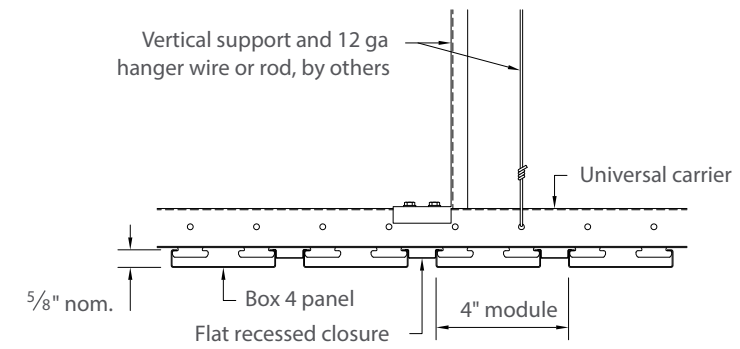

TYPICAL SECTIONS

Box 4 shown for illustrative purposes only, all sizes similar.