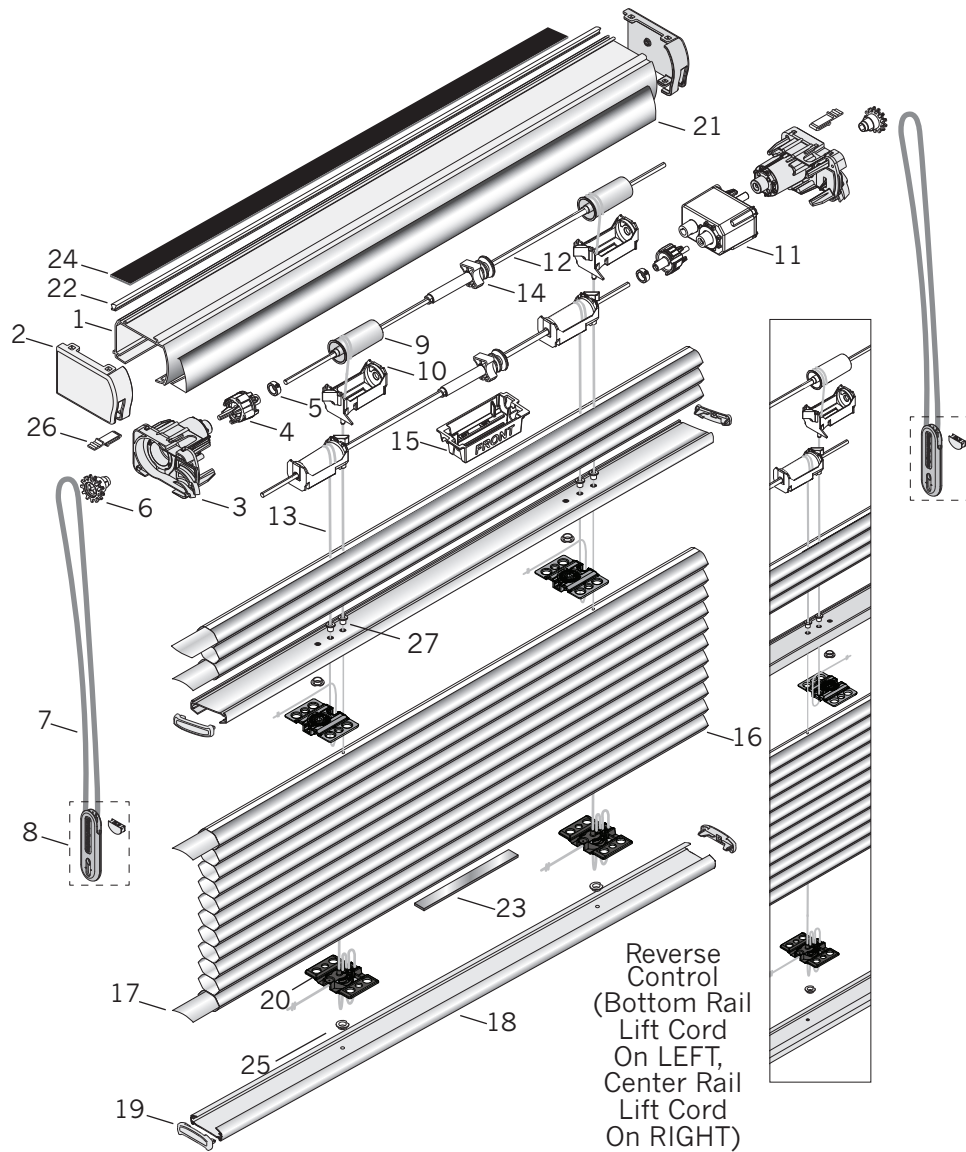

EasyRise™ TDBU

Standard Parts

1. Headrail	11. Offset Gearbox, 1:1	20. Adjustment Assembly
2. Clutch Mount Cover	12. V-Shaft, Steel	21. Valance
3. Clutch Mount	13. 0.9mm Cord	22. Light-Block Strip
4. Gear Box Assembly, 3:1	14. Drop Stop Assembly	23. Rail Weight
5. Locking Collar w/Set Screw	15. Drop Stop Housing	24. Magnet Strip with Foam
6. Cord Sprocket	16. Fabric	25. Pocket Cover
7. Cord Loop	17. Filler Strip	26. OB Shades Only: Fabric Stop
8. Universal Cord Tensioner	18. Center and Bottom Rail	27. Pocket & Ferrule
9. Common Lift Spool	19. Center and Bottom Rail End Cap	
10. Spool Support