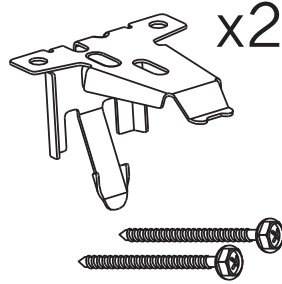

1 1/4" Installation Brackets
KIT2536 (2 Brackets shown)
KIT2537 (3 Brackets)