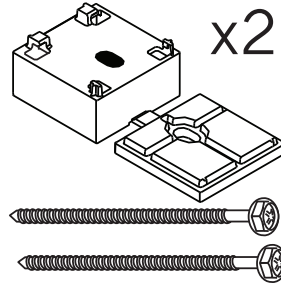

EasyRise™ 2-on-1 Standard

No.	PCN	Description	No.	PCN	Description
1.	Common Headrail 2770000785	3/8"	18.	2982028000	Duette® Rail Weight
	2770011785	3/4" (Plus Double & Triple Honeycomb)	19.	Duette Bottom Rail 2971632XXX	3/8"
2.	Clutch Mount Cover 2780148XXX	3/8" & 3/4", RH		2971640XXX	3/4"
	2780149XXX	3/8" & 3/4", LH	20.	Duette® Bottom Rail End Cap 2982015XXX	3/8"
3.	Clutch Mount 2780470000	3/8" & 3/4", RH		2982017XXX	3/4"
	2780471000	3/8" & 3/4", LH	21.	278900XXXX	Common Headrail Valance
4.	2780115000	Gear Box Assembly, 3:1	22.	EasyAdjust™ Assembly 2781316000	3/8"
5.	2780128000	Locking Collar w/Set Screw		2781315000	3/4"
6.	2780114000	Cord Sprocket	23.	2780047000	EasyAdjust Pocket Cover
7.	Cord Loop 2780142XXX	2'	24.	2780228000	OB Shades Only: OB Fabric Stop
	2780143XXX	3'	25.	2970035000	3/4" Magnet Strip with Foam (For Specialty Shape Over Shade)
	2780144XXX	4'			
	2780145XXX	5'			
8.	4150336XXX	Universal Cord Tensioner w/ Half-Moon Bearing			XXX = Color Code
9.	Common Lift Spool 2780034000	Through Hole (White)			
	2780103000	Through Hole (White), Long Drop			
10.	Spool Support 2780033000	Standard			
	2780105000	Long Drop			
11.	2780029000	Common Headrail Light-Block Strip			
12.	2770004000	V-Shaft, Steel			
13.	2780121000	Drop Stop Assembly			
14.	2780135000	Drop Stop Housing			
15.	2671000000	0.9mm Cord			
16.	N/A	3/8" OR 3/4" Fabric			
17.	Filler Strip 2954000000	3/8"			
	2974000000	3/4"			

Easy Adjust Key
Kit 2659

EasyRise™ Optional Hardware

3/8" Hold-Down Bracket
KIT2009

3/4" & 1/4" Hold-Down Bracket
KIT2010

Spacer Blocks
KIT2511 (2 blocks shown)
KIT2512 (3 blocks)

3/8" & 3/4" End Mount Brackets
KIT2538

End Mount Bracket Kit 1/4"
KIT2638

Mounting Screws 8 X 1.5
KIT2029

Extension Brackets
KIT2013 (X2)
KIT2014 (X3 shown)