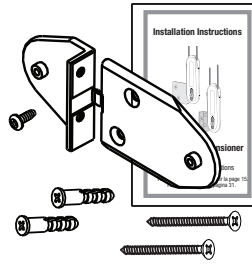

Kit UCT Install, Inside-Outside
Bracket
PCN KIT2350