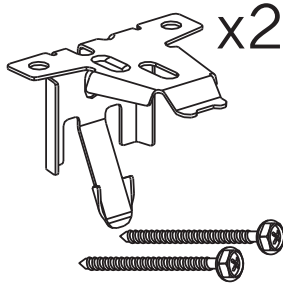

EasyRise™ Additional Hardware

3/8" & 3/4" Installation Brackets
KIT2534 (2 Brackets shown)
KIT2535 (3 Brackets)