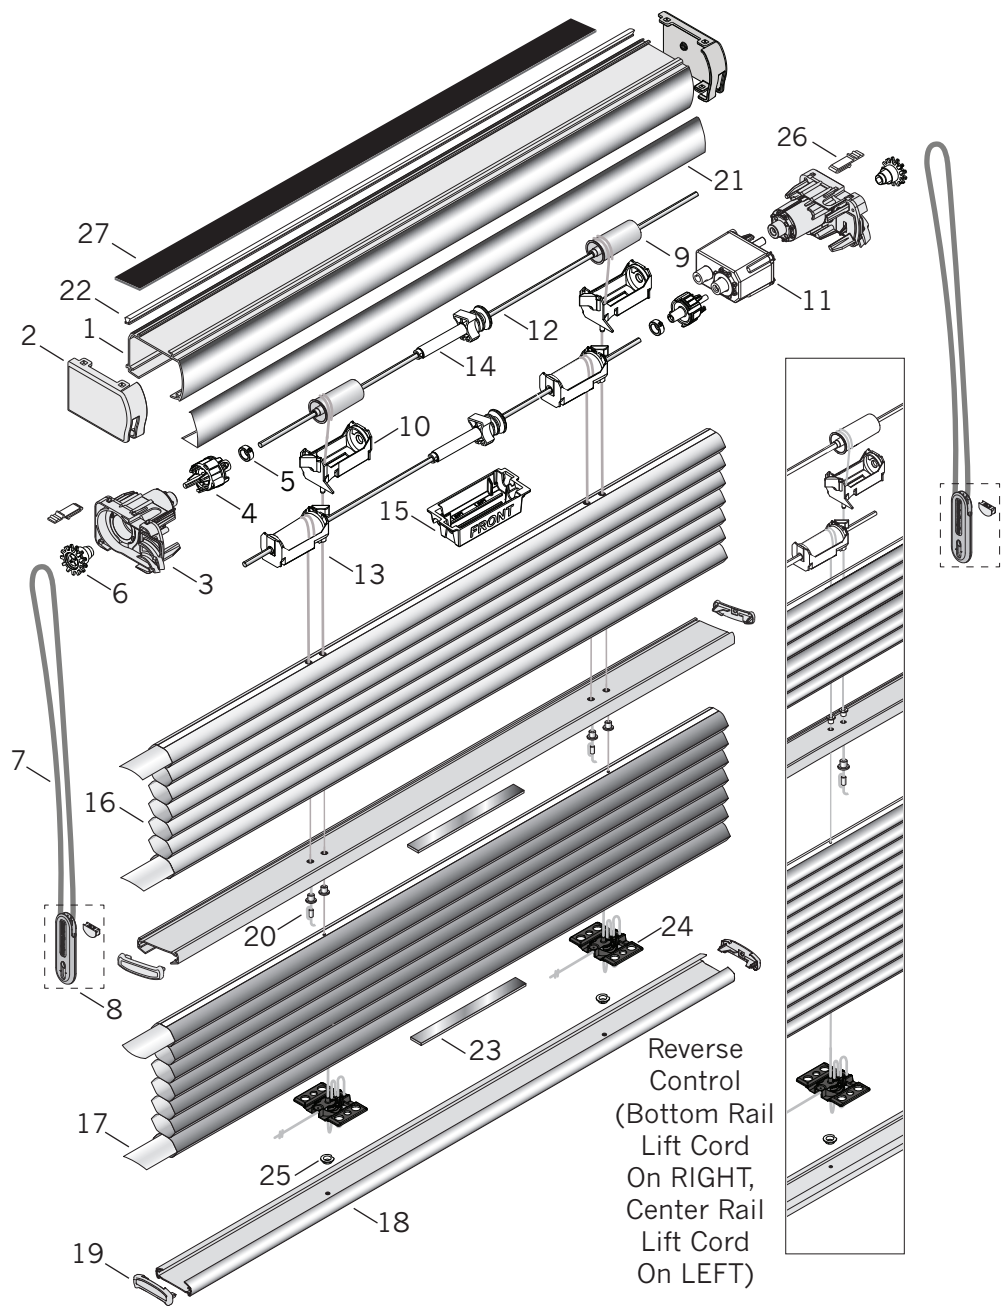

EasyRise™ Duolite™

Standard Parts

1. Headrail	11. Offset Gearbox, 1:1	20. Pocket & Ferrule
2. Clutch Mount Cover	12. V-Shaft, Steel	21. Valance
3. Clutch Mount	13. 0.9 mm Cord	22. Light-Block Strip
4. Gear Box Assembly, 3:1	14. Drop Stop Assembly	23. Rail Weight
5. Locking Collar w/Set Screw	15. Drop Stop Housing	24. Adjustment Assembly
6. Cord Sprocket	16. Fabric	25. Pocket Cover
7. Cord Loop	17. Filler Strip	26. OB Fabric Stop
8. Universal Cord Tensioner	18. Center and Bottom Rail	27. Magnet Strip with Foam
9. Lift Spool	19. Center and Bottom Rail End Cap	
10. Spool Support