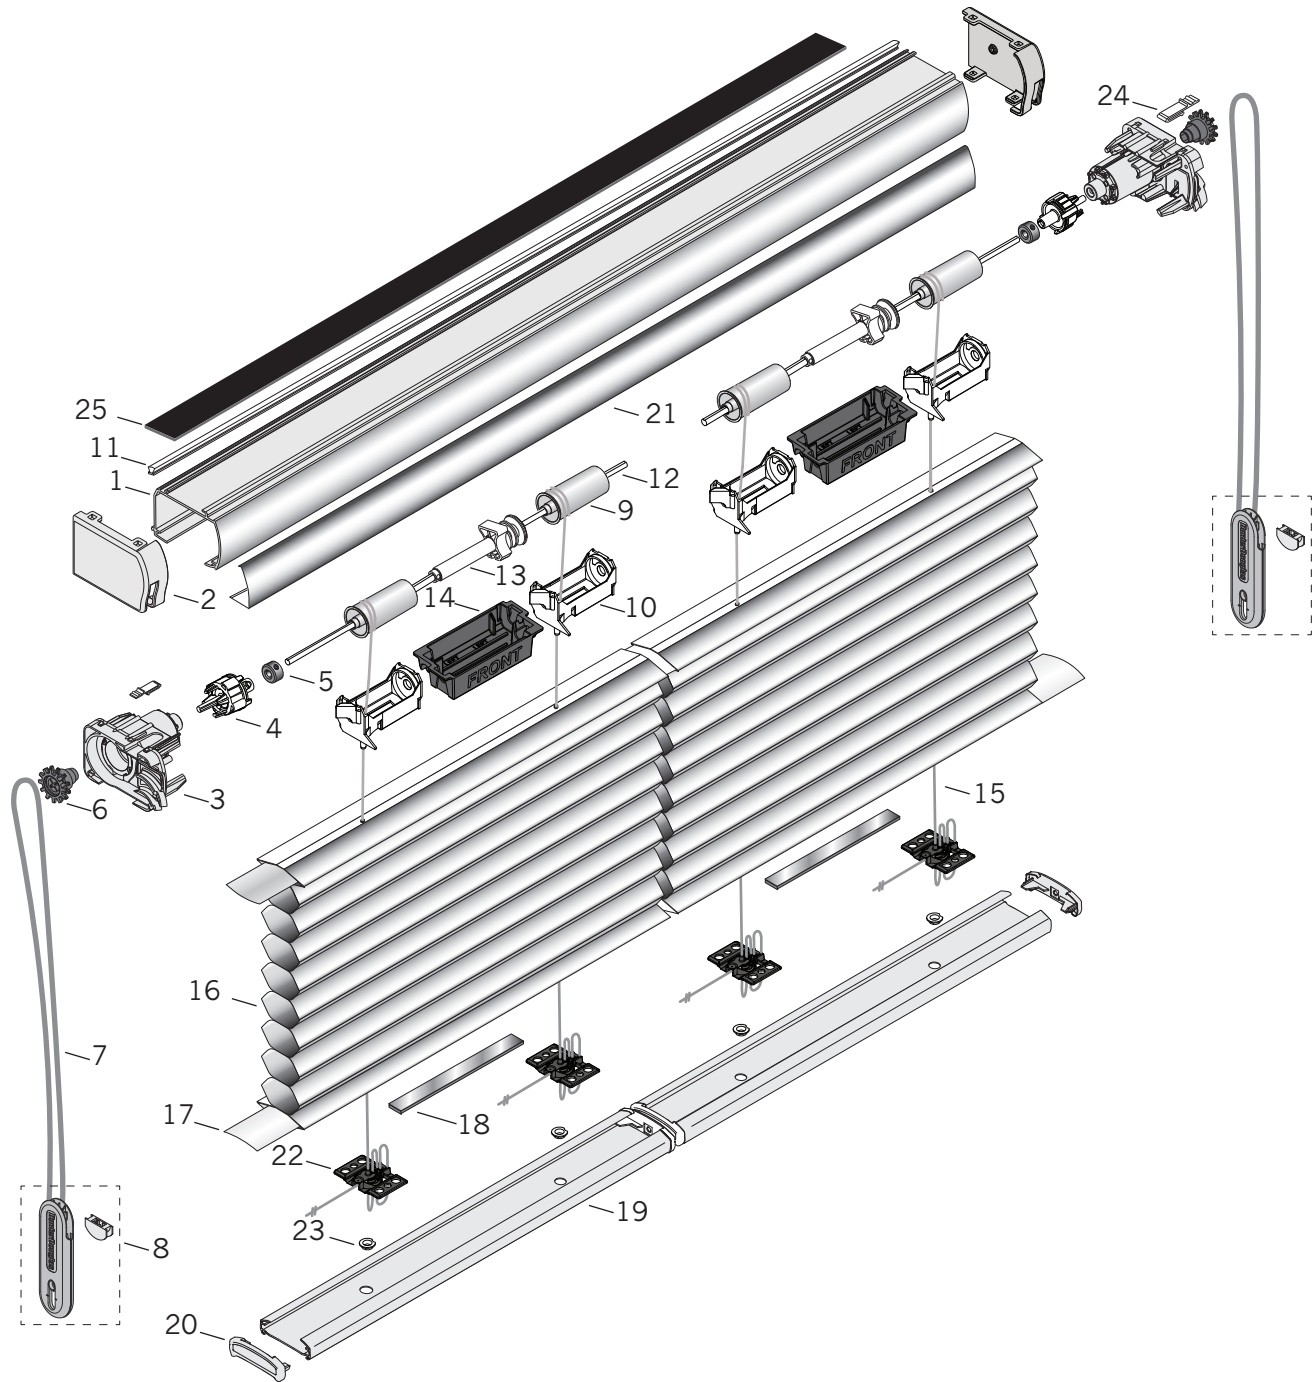

EasyRise™ 2-on-1 Standard

Standard Parts

1. Headrail	10. Spool Support	19. Bottom Rail
2. Clutch Mount Cover	11. Light-Block Strip	20. Bottom Rail End Cap
3. Clutch Mount	12. V-Shaft, Steel	21. Valance
4. Gear Box Assembly, 3:1	13. Drop Stop Assembly	22. Adjustment Assembly
5. Locking Collar w/Set Screw	14. Drop Stop Housing	23. Pocket Cover
6. Cord Sprocket	15. 0.9mm Cord	24. OB Fabric Stop
7. Cord Loop	16. Fabric	25. Magnet Strip with Foam
8. Universal Cord Tensioner	17. Filler Strip	
9. Common Lift Spool	18. Rail Weight