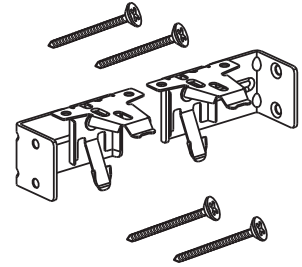

EasyRise™ 2-on-1 Standard

No.	PCN	Description	No.	PCN	Description
1.	Common Headrail 2770000785	3/8"	18.	2982028000	Duette® Rail Weight
	2770011785	3/4" (Plus Double & Triple Honeycomb)	19.	Duette Bottom Rail 2971632XXX	3/8"
2.	Clutch Mount Cover 2780148XXX	3/8" & 3/4", RH		2971640XXX	3/4"
	2780149XXX	3/8" & 3/4", LH	20.	Duette® Bottom Rail End Cap 2982015XXX	3/8"
3.	Clutch Mount 2780470000	3/8" & 3/4", RH		2982017XXX	3/4"
	2780471000	3/8" & 3/4", LH	21.	278900XXXX	Common Headrail Valance
4.	2780115000	Gear Box Assembly, 3:1	22.	EasyAdjust™ Assembly 2781316000	3/8"
5.	2780128000	Locking Collar w/Set Screw		2781315000	3/4"
6.	2780114000	Cord Sprocket	23.	2780047000	EasyAdjust Pocket Cover
7.	Cord Loop 2780142XXX	2'	24.	2780228000	OB Shades Only: OB Fabric Stop
	2780143XXX	3'	25.	2970035000	3/4" Magnet Strip with Foam (For Specialty Shape Over Shade)
	2780144XXX	4'			
	2780145XXX	5'			
8.	4150336XXX	Universal Cord Tensioner w/ Half-Moon Bearing			XXX = Color Code
9.	Common Lift Spool 2780034000	Through Hole (White)			
	2780103000	Through Hole (White), Long Drop			
10.	Spool Support 2780033000	Standard			
	2780105000	Long Drop			
11.	2780029000	Common Headrail Light-Block Strip			
12.	2770004000	V-Shaft, Steel			
13.	2780121000	Drop Stop Assembly			
14.	2780135000	Drop Stop Housing			
15.	2671000000	0.9mm Cord			
16.	N/A	3/8" OR 3/4" Fabric			
17.	Filler Strip 2954000000	3/8"			
	2974000000	3/4"			

Easy Adjust Key
Kit 2659

EasyRise™ Optional Hardware

3/8" Hold-Down Bracket
KIT2009

3/4" & 1/4" Hold-Down Bracket
KIT2010

Spacer Blocks
KIT2511 (2 blocks shown)
KIT2512 (3 blocks)

3/8" & 3/4" End Mount Brackets
KIT2538

End Mount Bracket Kit 1/4"
KIT2638

Mounting Screws 8 X 1.5
KIT2029

Extension Brackets
KIT2013 (X2)
KIT2014 (X3 shown)