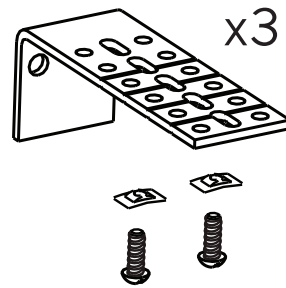

Extension Brackets
KIT2013 (X2)
KIT2014 (X3 shown)