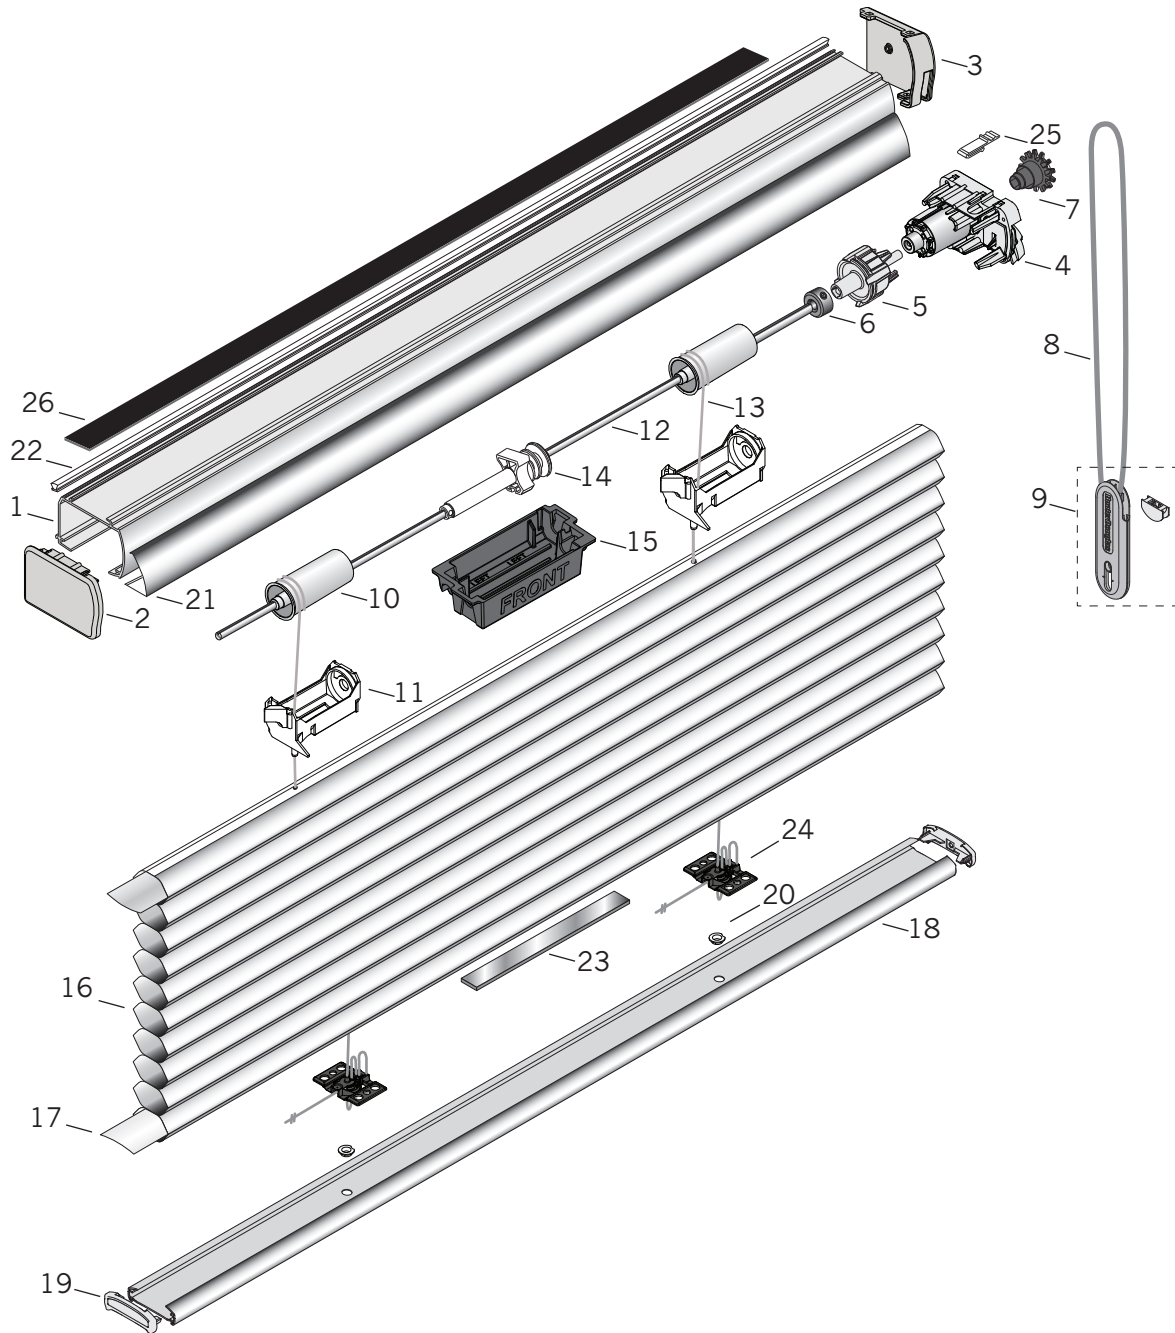

EasyRise™ Standard

Standard Parts

- | | | |
|-------------------------------|----------------------------|------------------------------------|
| 1. Headrail | 10. Lift Spool | 19. Center and Bottom Rail End Cap |
| 2. Headrail End Cap | 11. Spool Support | 20. Pocket Cover |
| 3. Clutch Mount Cover | 12. V-Shaft, Steel | 21. Valance |
| 4. Clutch Mount | 13. 0.9mm Cord | 22. Light-Block Strip |
| 5. Gear Box Assembly, 3:1 | 14. Drop Stop Assembly | 23. Rail Weight |
| 6. Locking Collar w/Set Screw | 15. Drop Stop Housing | 24. Adjustment Assembly |
| 7. Cord Sprocket | 16. Fabric | 25. OB Fabric Stop |
| 8. Cord Loop | 17. Filler Strip | 26. Magnet Strip with Foam |
| 9. Universal Cord Tensioner | 18. Center and Bottom Rail | |

EasyRise™ Standard

No.	PCN	Description
1.	Common Headrail 2770000785	3/8"
	2770011785	3/4" (Plus Double & Triple Honeycomb)
2.	Headrail End Cap 2780460XXX	3/8" & 3/4", RH
	2780461XXX	3/8" & 3/4", LH
3.	Clutch Mount Cover 2780148XXX	3/8" & 3/4", RH
	2780149XXX	3/8" & 3/4", LH
4.	Clutch Mount 2780470000	3/8" & 3/4", RH
	2780471000	3/8" & 3/4", LH
5.	2780115000	Gear Box Assembly, 3:1
6.	2780128000	Locking Collar w/Set Screw
7.	2780114000	Cord Sprocket
8.	Cord Loop 2780142XXX	2'
	2780143XXX	3'
	2780144XXX	4'
	2780145XXX	5'
9.	4150336XXX	Universal Cord Tensioner w/ Half-Moon Bearing
10.	Common Lift Spool 2780034000	Through Hole (White)
	2780103000	Through Hole (White), Long Drop
11.	Spool Support 2780033000	Standard
	2780105000	Long Drop
12.	2770004000	V-Shaft, Steel
13.	2671000000	0.9mm Cord
14.	Drop Stop Assembly 2780121000	Drop Stop Assembly
	2920707000	Drop Stop Assembly LH
15.	2780135000	Drop Stop Housing (place "FRONT" to the rear for reverse control)
16.	N/A	3/8" OR 3/4" Fabric
17.	Filler Strip 2954000000	3/8"
	2974000000	3/4"