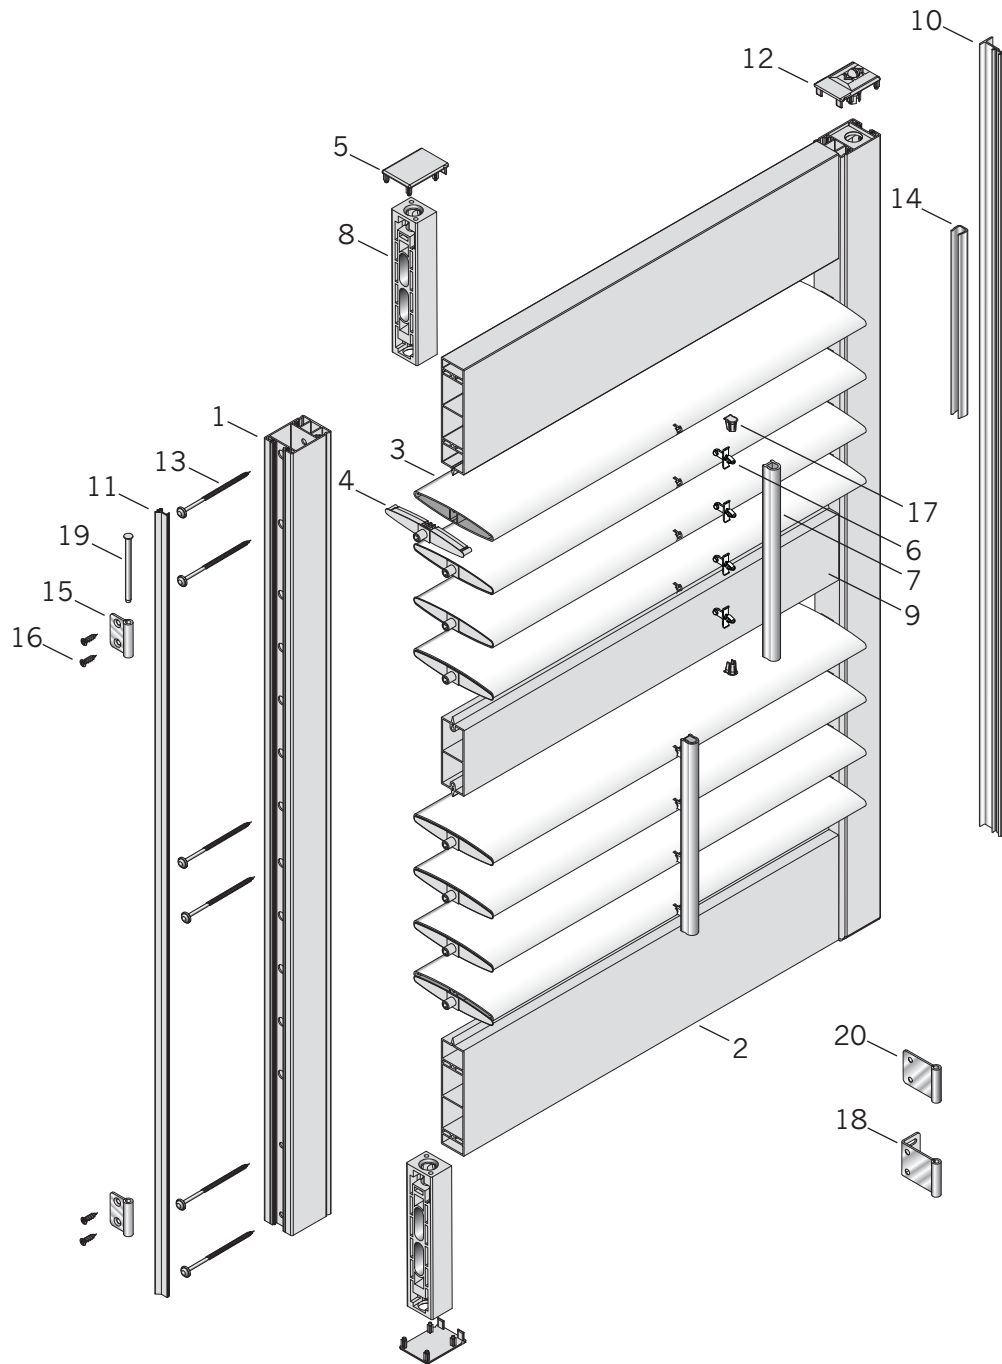

Shutter Panel Front Tilt - Palmetto™

Standard Parts

- | | | |
|-------------------|------------------------|----------------------------------|
| 1. Stile | 8. Stile Reinforcement | 15. Hinge Leaf |
| 2. Rail | 9. Divider Rail | 16. Hinge Screw |
| 3. Louver | 10. Astragal | 17. Tilt Bar Cap |
| 4. Louver End Cap | 11. Flex Light Block | 18. Optional Wrap Around Hinge |
| 5. Stile Cap | 12. Inverted Stile Cap | 19. Hinge Pin |
| 6. Front Cufflink | 13. Panel Screw | 20. Optional Extended Leaf Hinge |
| 7. Tilt Bar | 14. Tension Rod | |