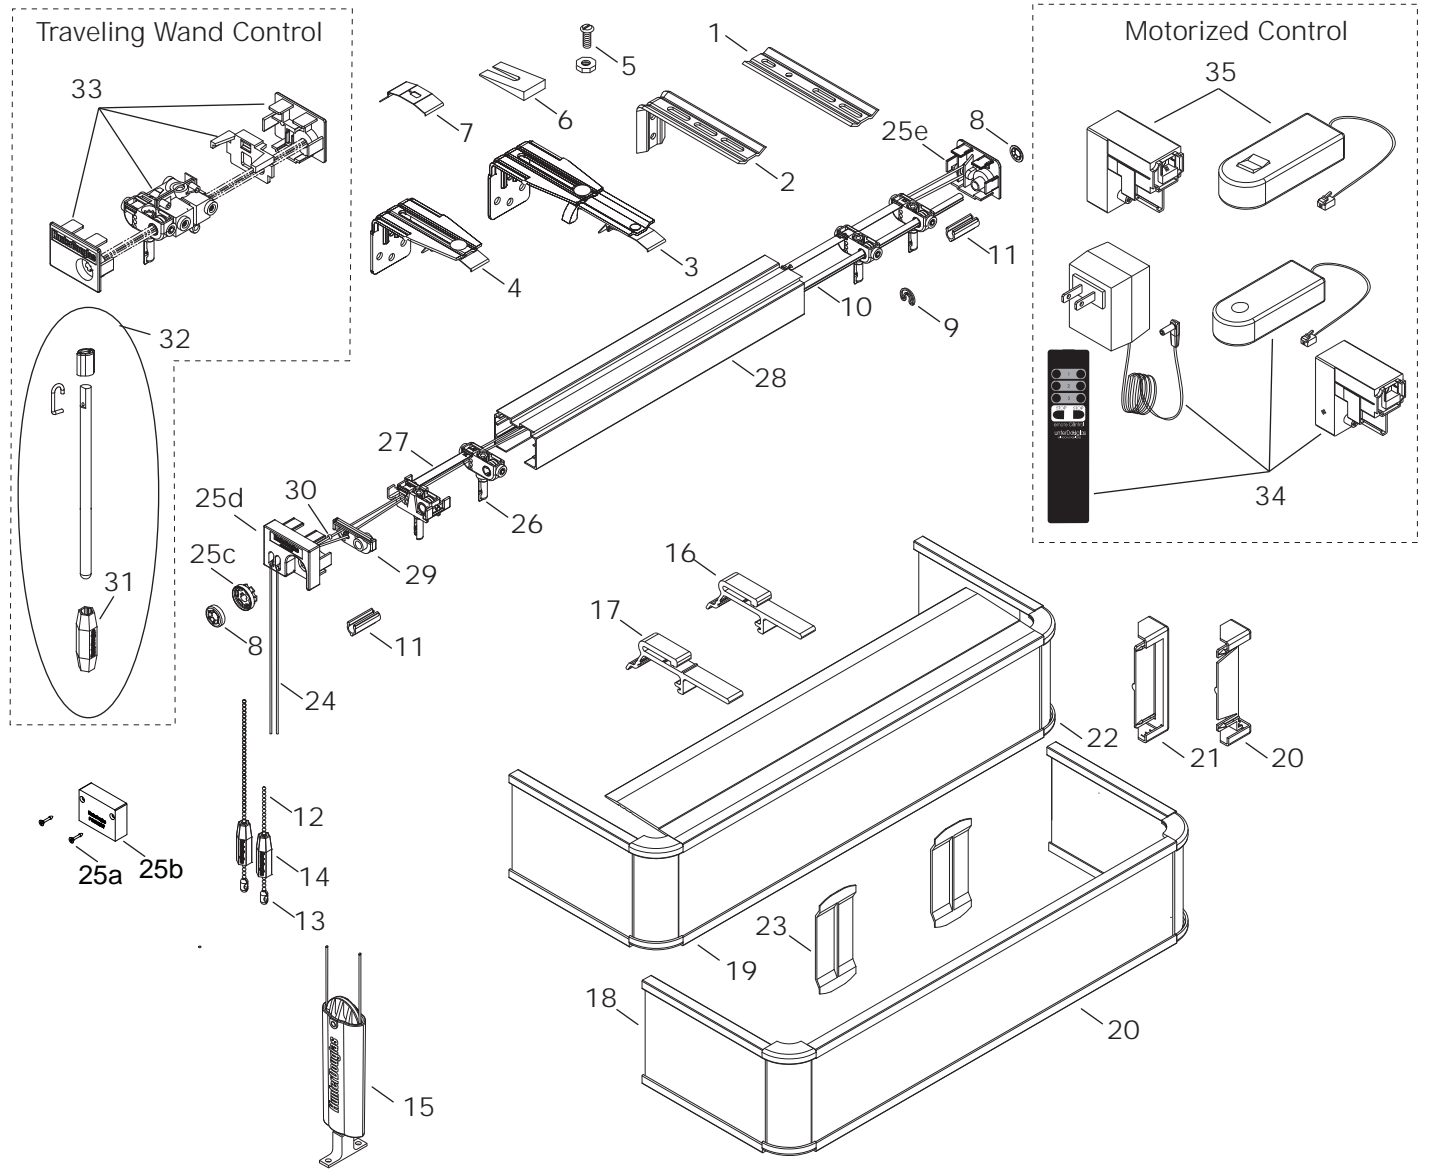

Side Draw Assembly

Standard Parts

1. 4 1/2" Slider Extension Plate	14. Chain Tassel	27. Lead Carrier Guide Assembly
2. 4" Heavy-Duty Wall Bracket	15. Locking Cord Tensioner	28. PermaTrak Channel
3. Adjustable Bracket Assembly w/Clip	16. Short Valance Hanger	29. Rod Support Carriers
4. 3 1/2" L-Bracket w/Clip	17. Long Valance Hanger	30. Rod Support Bead
5. 8-32 x 3/8" Pan Head Bolt & Nut	18. Shadow/Valance Return	31. Wand Hex Handle
6. Mounting Shim	19. Universal Valance	32. Wand Assembly
7. Mounting Clip	20. Clear Open Valance Corner	33. PermAssure Wand Control End cap Assembly w/Rod Support
8. Star Fastener	21. Clear Closed Valance Corner	34. Motorized Tilt Switch Unit
9. Stop "C" Clip	22. Universal Ivory Round Corner w/Clear Cap	35. Motorized Tilt Remote Control Unit
10. Tilt Rod	23. Stacked Valance Clip	
11. 1" Omega Spacer	24. Traverse Cord	
12. #6 Tilt Chain	25. End Control Assembly (Set)	
13. #6 Tilt Chain Connector	26. Regular Draw Carriers