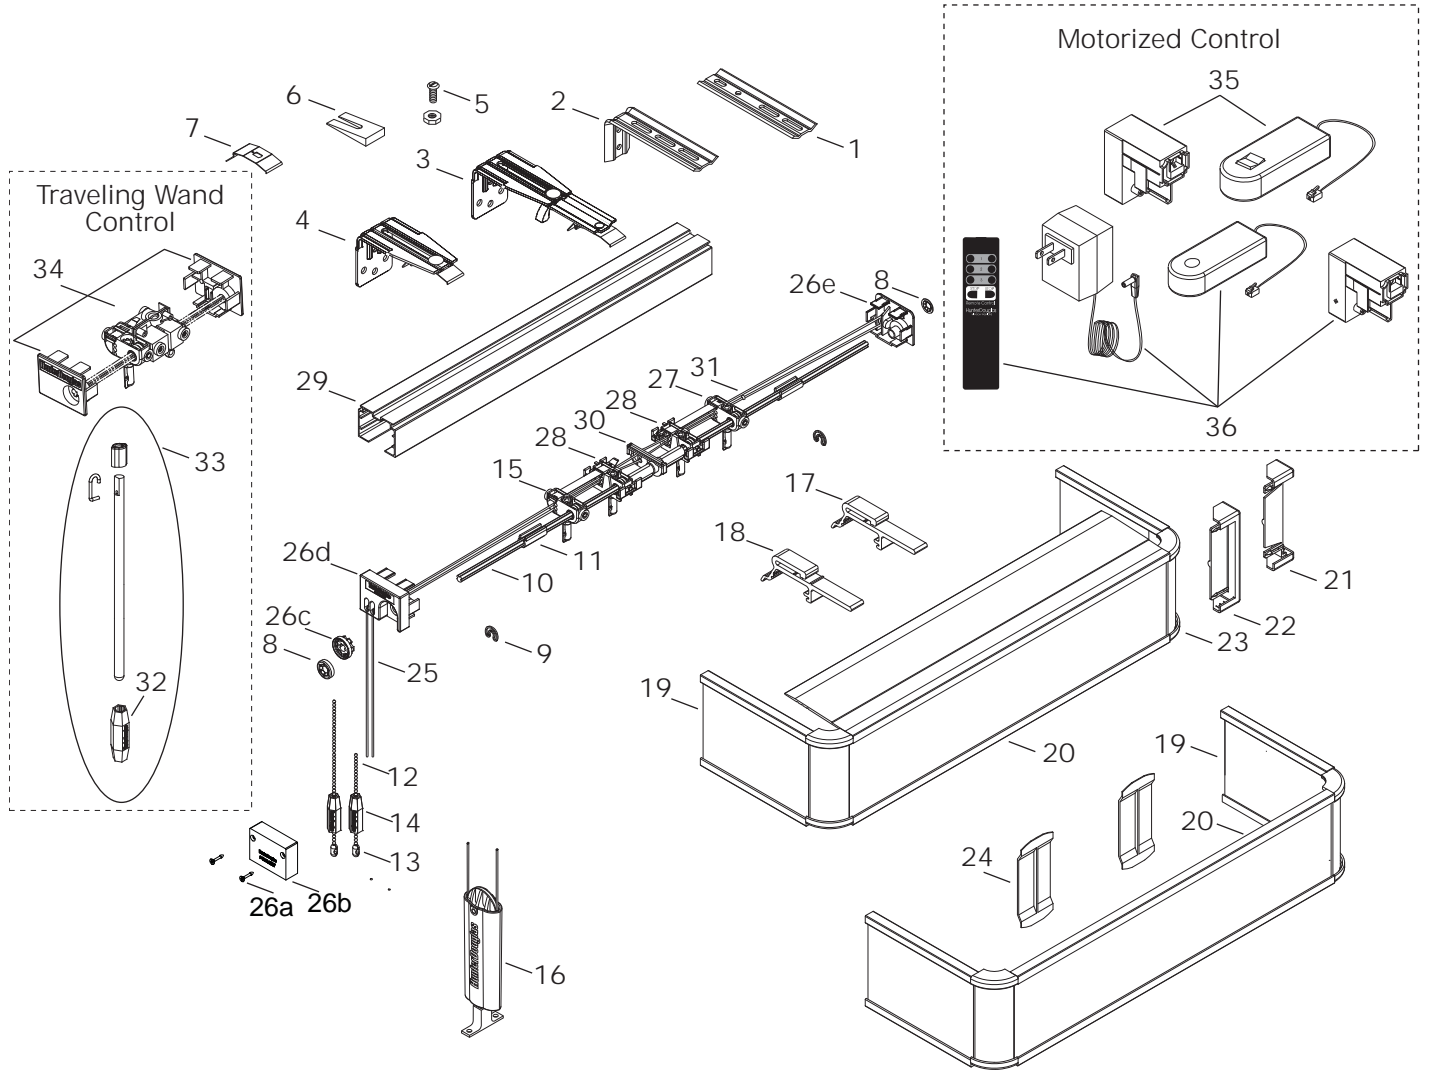

Center Draw Assembly

Standard Parts

- | | | |
|---------------------------------------|--|--|
| 1. 4 1/2" Slider Extension Plate | 15. Regular Draw Carriers | 29. PermaTrak Channel |
| 2. 4" Heavy-Duty Wall Bracket | 16. Locking Cord Tensioner | 30. Rod Support Carrier |
| 3. Adjustable Bracket Assembly w/Clip | 17. Short Valance Hanger | 31. Rod Support Bead |
| 4. 3 1/2" L-Bracket w/Clip | 18. Long Valance Hanger | 32. Wand Hex Handle |
| 5. 8-32 x 3/8" Pan Head Bolt & Nut | 19. Shadow/Valance Return | 33. Wand Assembly |
| 6. Mounting Shim | 20. Universal Valance | 34. PermAssure Wand Control End cap Assembly - Center Draw |
| 7. Mounting Clip | 21. Clear Open Valance Corner | 35. Motorized Tilt Switch Unit |
| 8. Star Fastener | 22. Clear Closed Valance Corner | 36. Motorized Tilt Remote Control Unit |
| 9. Stop "C" Clip | 23. Universal Ivory Round Corner w/Clear Cap | |
| 10. Tilt Rod | 24. Stacked Valance Clip | |
| 11. 1" Omega Spacer | 25. Traverse Cord | |
| 12. #6 Tilt Chain | 26. End Control Assembly | |
| 13. #6 Tilt Chain Connector | 27. Center Draw Carriers | |
| 14. Chain Tassel | 28. Lead Carrier Guide Assembly | |