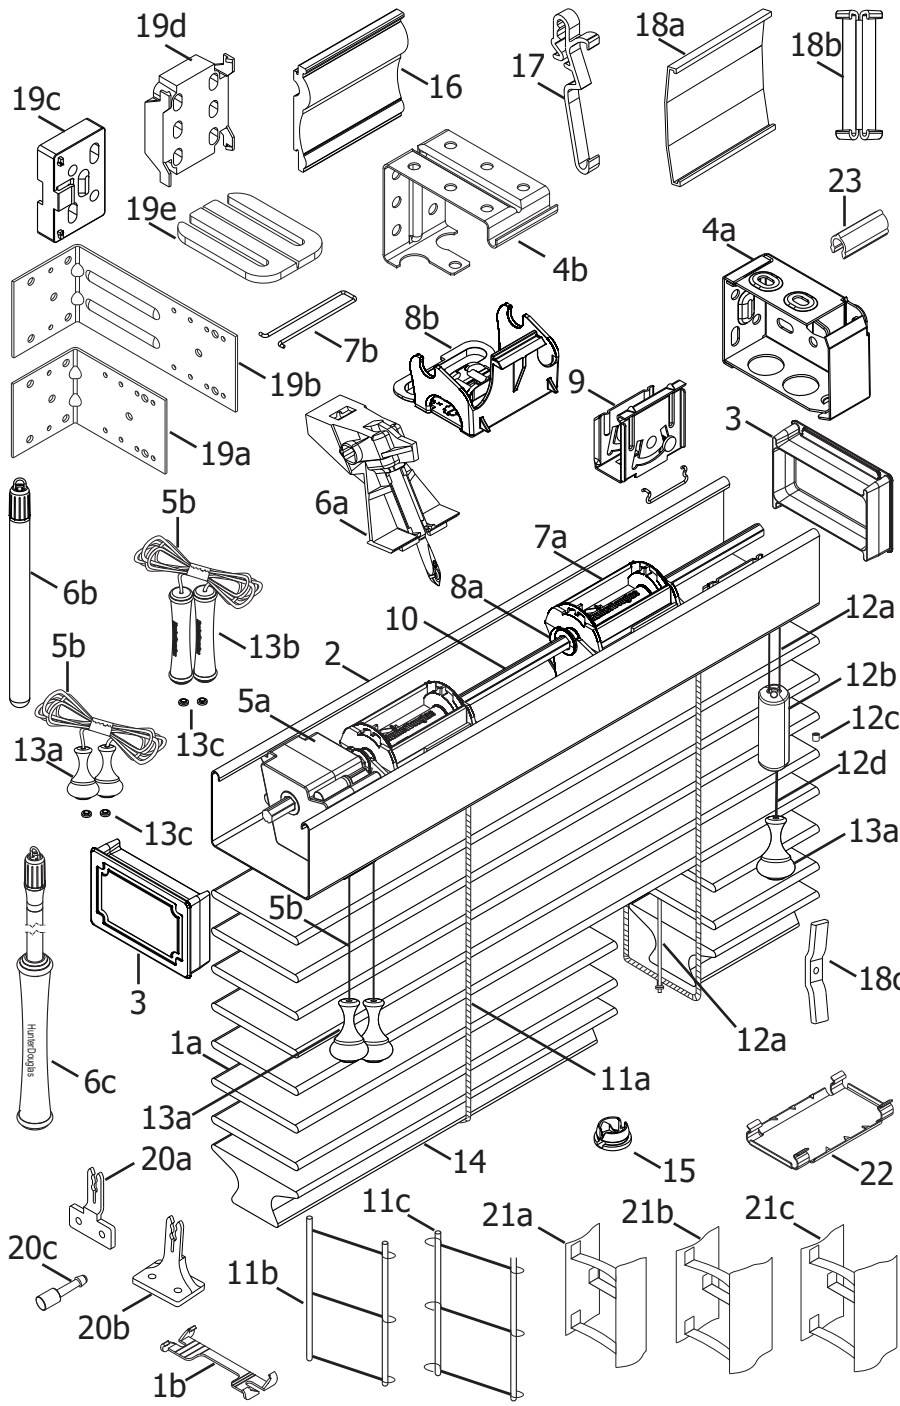

2" Distinctions™ and TruGrain®

Standard Parts

- 1a. Slat
- 1b. Tape Spacer
- 2. Headrail
- 3. Headrail End Cap
- 4a. Installation Bracket
- 4b. Intermediate Support Bracket
- 5a. Cord Tilter
- 5b. Tilt Cord 1.4mm
- 6a. Wand Tilter
- 6b. Wand
- 6c. Decorative Tilt Wand™
- 7a. Tape Roll 2" Unv. EPIC™
- 7b. Tape Roll Pin
- 8a. Tape Roll Support (Ladders)
- 8b. Tape Roll Support (Dec Tapes)
- 9. Cordlock
- 10. Tiltrod
- 11a. No Loop Cable Tape
- 11b. Single Loop Cable Tape
- 11c. Double Loop Cable Tape
- 12a. Lift Cord 1.4mm
- 12b. Cord Stop
- 12c. Cord Stop Washer
- 12d. Tassel Cord 2.2mm
- 13a. Wood Tassel
- 13b. Decorative Wood Tassel
- 13c. Lift Cord Grommet
- 14. Bottom Rail
- 15. Tape Button
- 16. Valance
- 17. Universal Valance Clip
- 18a. Valance Splice
- 18b. Universal Valance Corner Key
- 18c. Child Safety Kit (Cord Cleat)