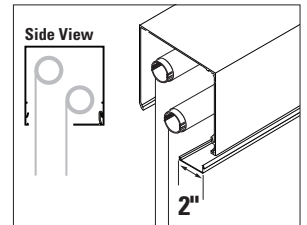

5.25" Dual Pocket - ST30R WireFree RTS Motor

SPECIFICATIONS

Mount: Face, Wall or Ceiling

Tube Size: 37mm (1.5")

Shade Width: 30" - 80"

Lift Capacity: 11 lbs

Light Gap: Motor End —3/4" (.75"), Idle End —3/4" (.75")

mylink™ RTS Smartphone and Tablet Interface

Bracket	Dimensions	Max Roll Up
5.25" Dual	5.25" H x .125" W x 5.25" D	2-1/2" (2.5")

POCKET COLORS

White

Aluminum

OPTIONS

Integrated Leveler

Bottom Closures