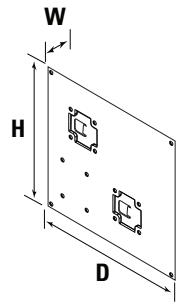

5.25" Dual Pocket - ST30R WireFree RTS Motor

SPECIFICATIONS

Mount: Face, Wall or Ceiling

Tube Size: 37mm (1.5")

Shade Width: 30" - 80"

Lift Capacity: 11 lbs

Light Gap: Motor End —3/4" (.75"), Idle End —3/4" (.75")

Motor connection: Built-in Rechargeable Battery

Power connector: 10" Motor Charging Cable Plug

Bracket Color: Grey or White

Bracket Covers: Grey or White

Hembar: Determined by fabric

Control Options: Wireless Wall Switch, Wireless Remote, Universal Interface, Timer, Sun Sensor

mylink™ RTS Smartphone and Tablet Interface

Bracket	Dimensions	Max Roll Up
5.25" Dual	5.25" H x .125" W x 5.25" D	2-1/2" (2.5")

POCKET COLORS

White

Aluminum

OPTIONS

Integrated Leveler

Bottom Closures

Side and Middle Channels

Plug-In Charger
(sold separately)