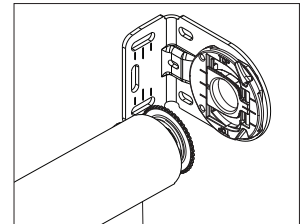

5.25" Dual Pocket - ST30R WireFree RTS Motor

SPECIFICATIONS

Mount: Face, Wall or Ceiling

Tube Size: 37mm (1.5")

Shade Width: 30" - 80"

Lift Capacity: 11 lbs

Light Gap: Motor End —3/4" (.75"), Idle End —3/4" (.75")

Motor connection: Built-in Rechargeable Battery

Power connector: 10" Motor Charging Cable Plug

Bracket Color: Grey or White

Bracket Covers: Grey or White

Hembar: Determined by fabric

Control Options: Wireless Wall Switch, Wireless Remote, Universal Interface, Timer, Sun Sensor

mylink™ RTS Smartphone and Tablet Interface

Bracket	Dimensions	Max Roll Up
5.25" Dual	5.25" H x .125" W x 5.25" D	2-1/2" (2.5")

POCKET COLORS

White

Aluminum

OPTIONS

Integrated Leveler

Bottom Closures

Side and Middle Channels

Plug-In Charger
(sold separately)