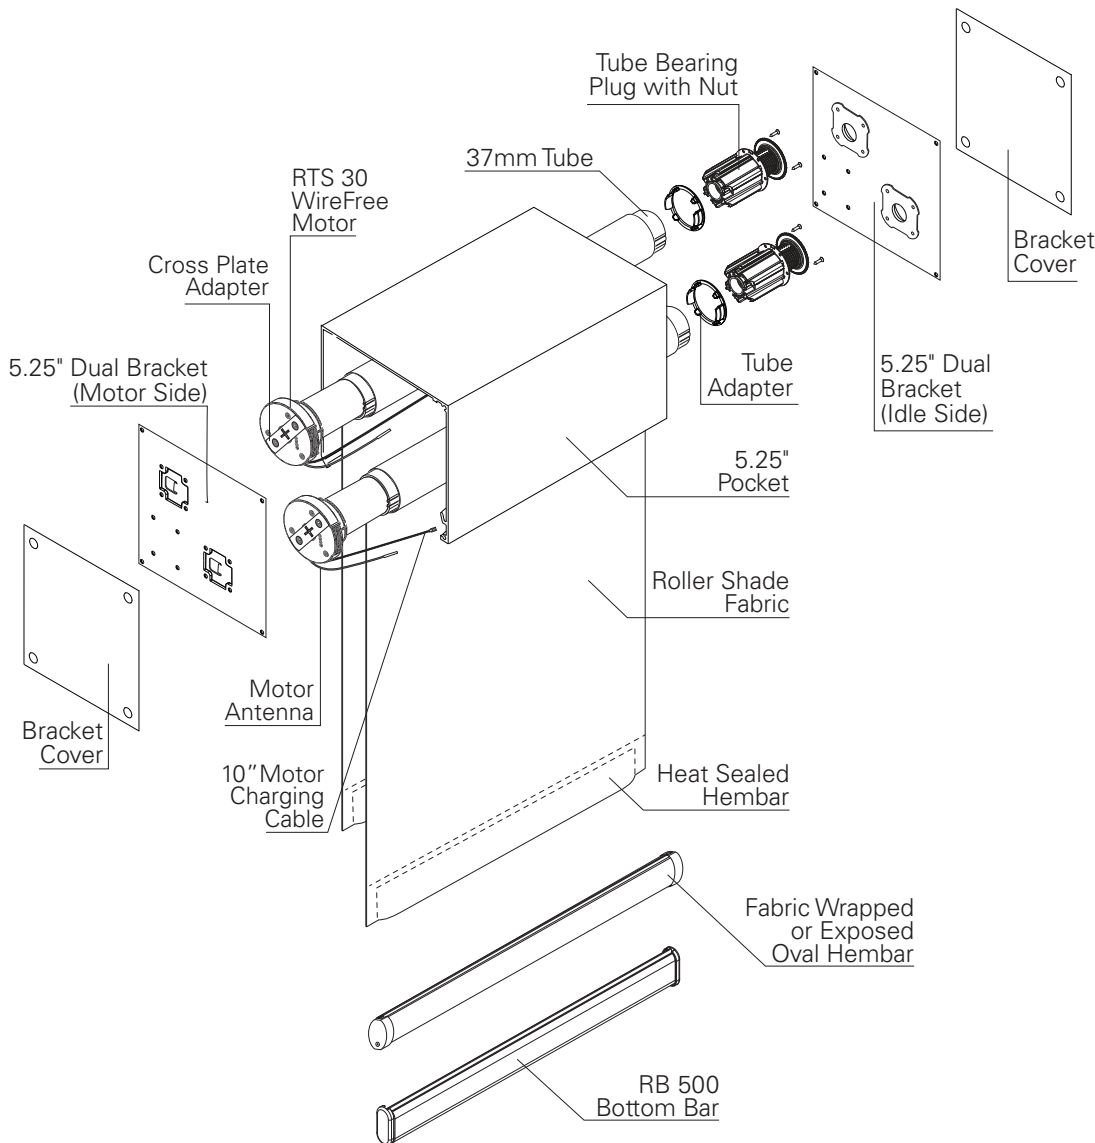

5.25" Dual Pocket - ST30R WireFree RTS Motor

SPECIFICATIONS

Mount: Face, Wall or Ceiling

Tube Size: 37mm (1.5")

Shade Width: 30" - 80"

Lift Capacity: 11 lbs

Light Gap: Motor End —3/4" (.75"), Idle End —3/4" (.75")

Motor connection: Built-in Rechargeable Battery

Power connector: 10" Motor Charging Cable Plug

Bracket Color: Grey or White

Bracket Covers: Grey or White

Hembar: Determined by fabric

Control Options: Wireless Wall Switch, Wireless Remote, Universal Interface, Timer, Sun Sensor

mylink™ RTS Smartphone and Tablet Interface

Bracket	Dimensions	Max Roll Up
5.25" Dual	5.25" H x .125" W x 5.25" D	2-1/2" (2.5")

POCKET COLORS

White

Aluminum

OPTIONS

Integrated Leveler

Bottom Closures

Side and Middle Channels

Plug-In Charger
(sold separately)