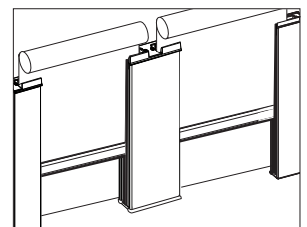

mylink™ RTS Smartphone and Tablet Interface

Bracket	Dimensions	Max Roll Up
5.25" Dual	5.25" H x .125" W x 5.25" D	2-1/2" (2.5")

POCKET COLORS

White

Aluminum

OPTIONS

Integrated Leveler

Bottom Closures