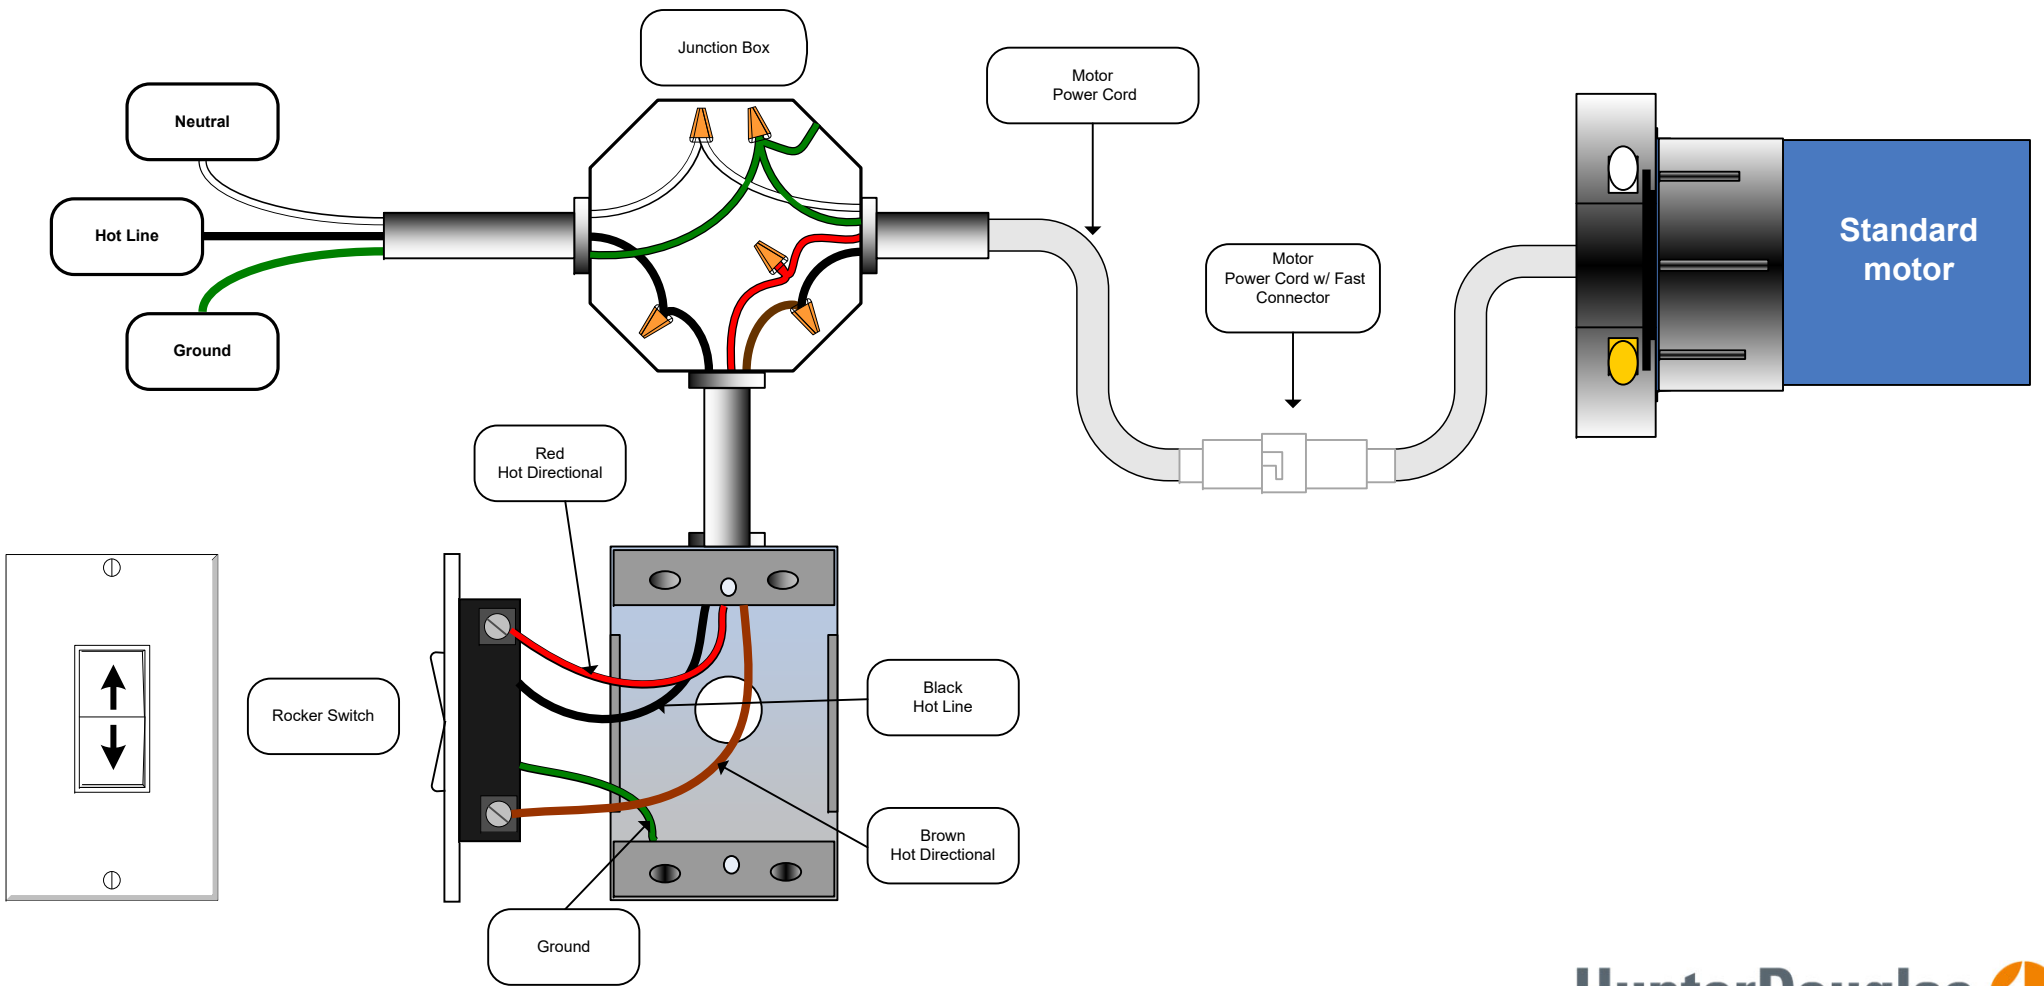

Alternative Controls Options

HunterDouglas 
Architectural

Standard Motor with Rocker Switch

Legend for 14/4 ELECTRICAL WIRE:
White line: NEUTRAL
Black line: HOT DIRECTIONAL
Red line: HOT DIRECTIONAL
Green line: GROUND

Standard Motor with Paddle Switch

Standard Motor with Key Switch

Neutral
Hot Directional
Hot Directional
Ground

1/4" ELECTRICAL WIRE