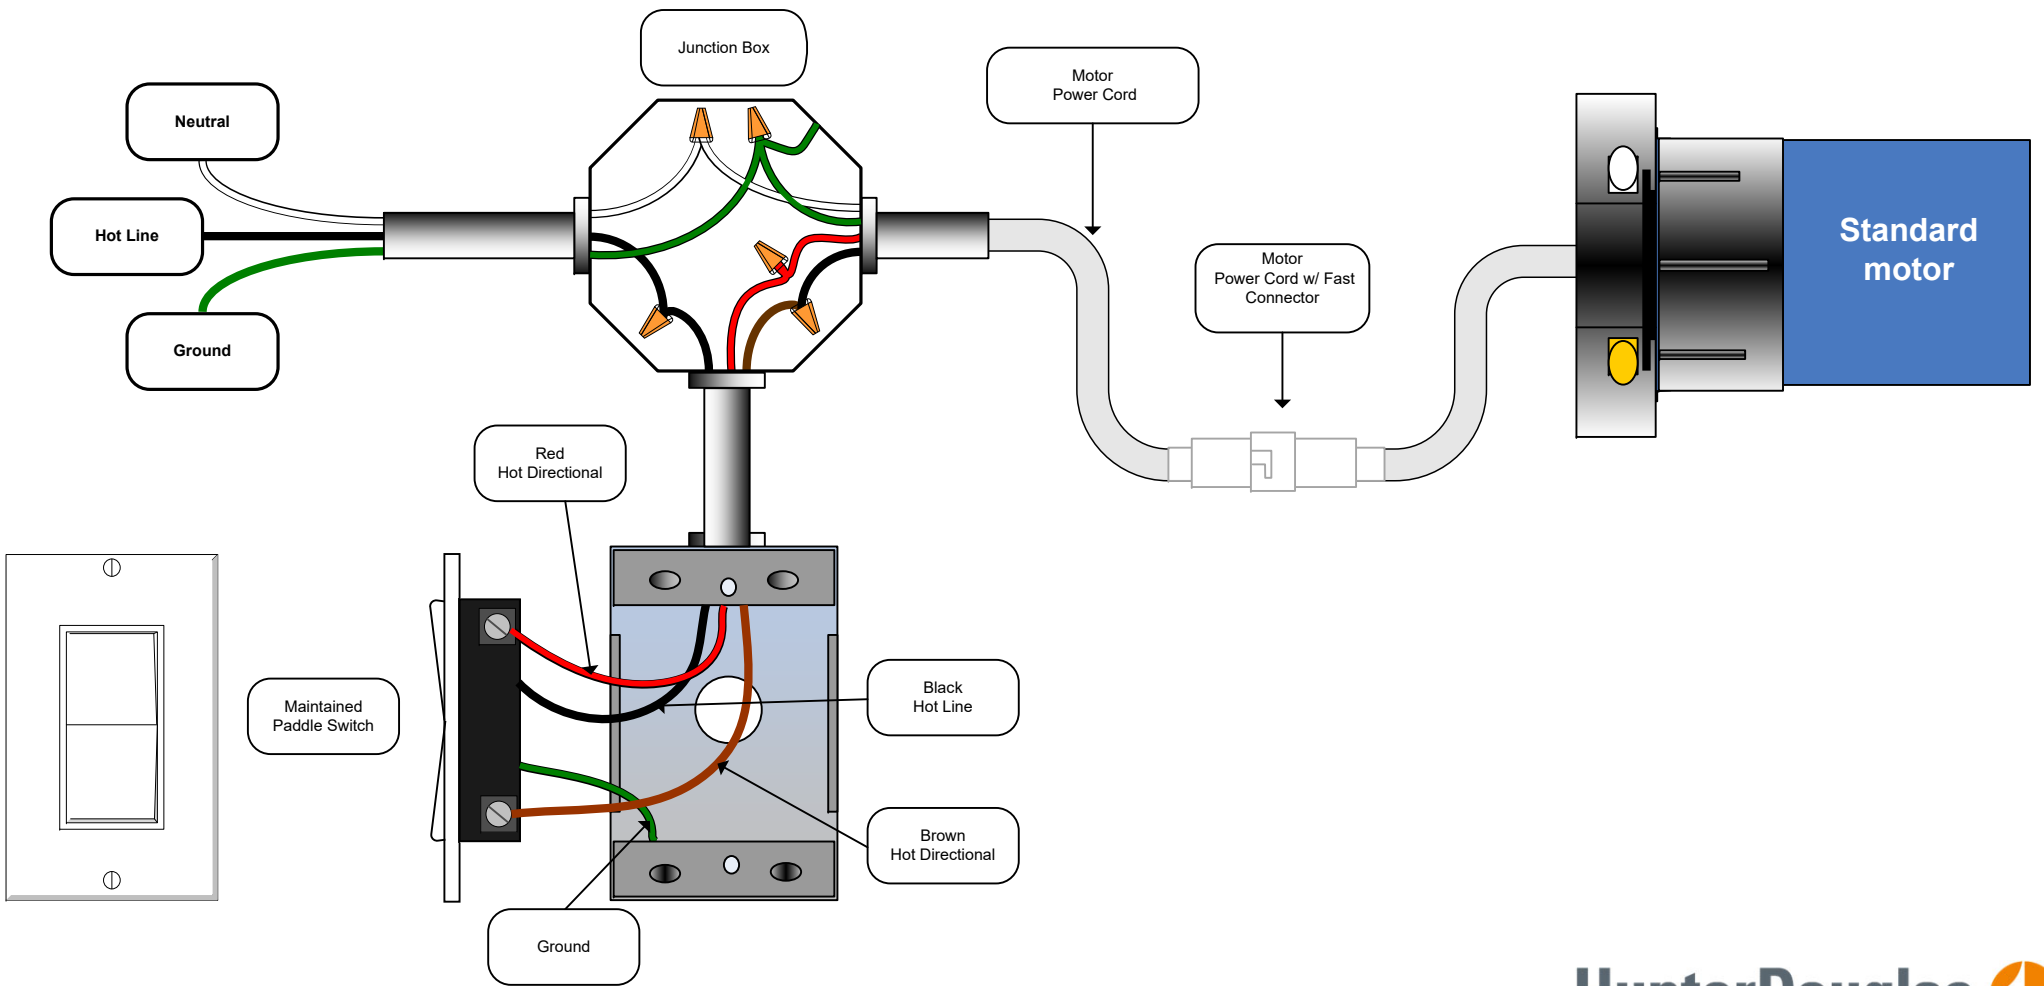

Alternative Controls Options

HunterDouglas 
Architectural

Standard Motor with Rocker Switch

Legend for 14/4 ELECTRICAL WIRE:
White line: NEUTRAL
Black line: HOT DIRECTIONAL
Red line: HOT DIRECTIONAL
Green line: GROUND

Standard Motor with Paddle Switch

Standard Motor with Key Switch

Neutral
Hot Directional
Hot Directional
Ground

1/4" ELECTRICAL WIRE