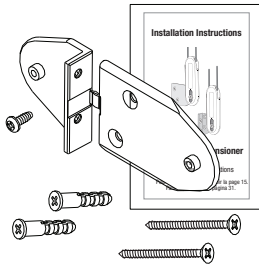

Kit UCT Install, Inside-Outside
Bracket
PCN KIT2350