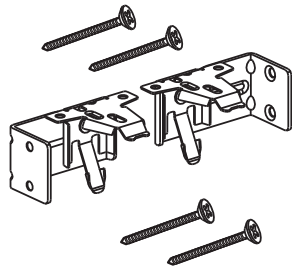

$\frac{1}{4}$ " End Mount Installation Brackets
KIT2768

$\frac{3}{8}$ " and $\frac{3}{4}$ " End-Mount Installation Brackets
KIT2762