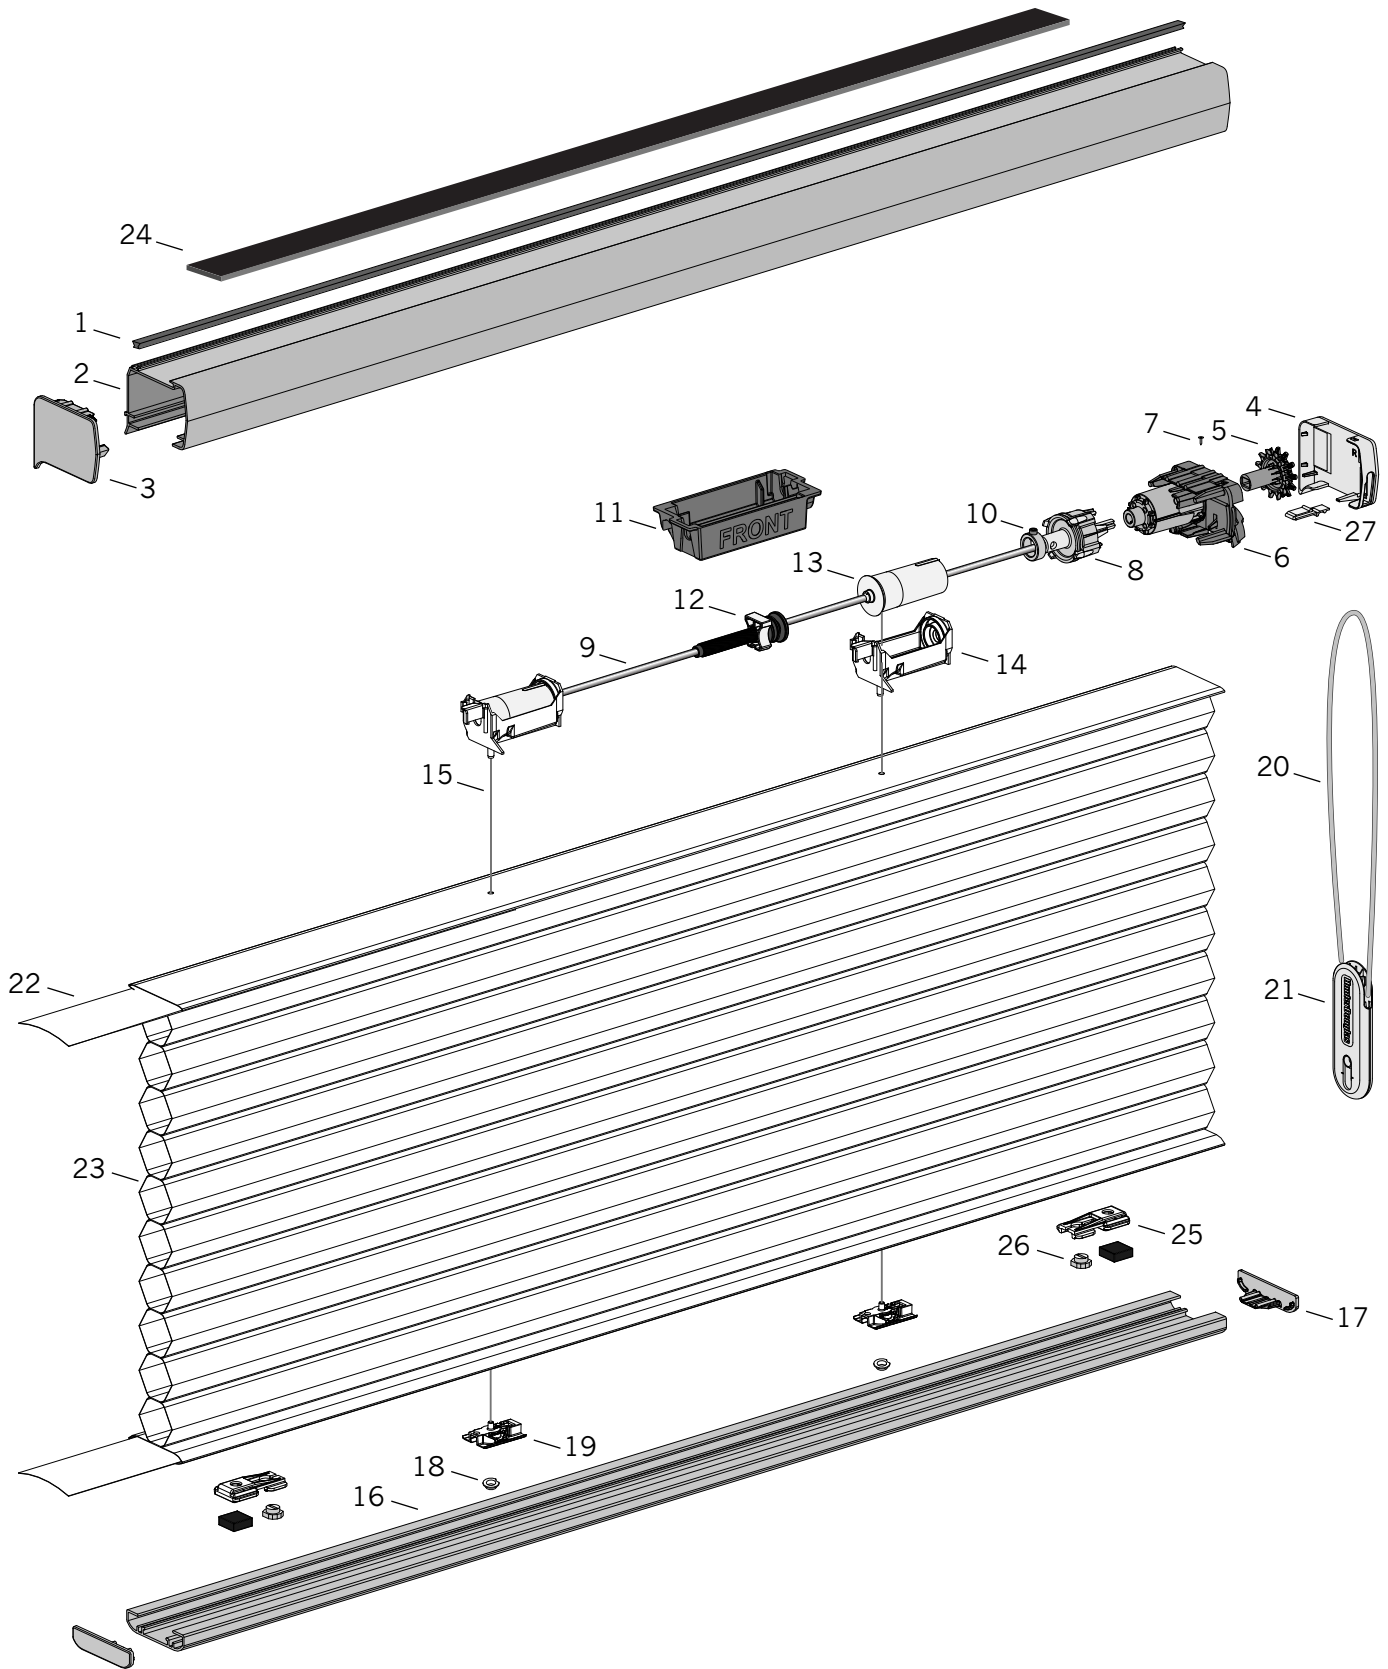

# EasyRise™ Bottom-Up (Standard)

# EasyRise™ Bottom-Up (Standard)

<b>No.</b>	<b>PCN</b>	<b>Description</b>	<b>No.</b>	<b>PCN</b>	<b>Description</b>
1.	2780229002	Headrail Light Block Strip	18.	2780923000	EasyAdjust™ Pocket Cover (4000/ carton)
2.	Headrail		19.	EasyAdjust Assembly	
	<b>See Honeycomb Headrails</b>			2801404000	3/8", 3/4"
3.	Headrail End Cap			2781318000	1 1/4"
	<b>See Honeycomb Headrail End Caps</b>		20.	Cord Loop	
4.	Clutch Cover			<b>See EasyRise Cord Loops</b>	
	<b>See Honeycomb EasyRise Clutch Covers</b>		21.	Universal Cord Tensioner (UCT)	
5.	2801669000	Cord Sprocket		<b>See Universal Cord Tensioners</b>	
6.	Clutch Assembly		22.	Filler Strip	
	2802573000	3/8" & 3/4", RH		2954000000	3/8"
	2802574000	3/8" & 3/4", LH		1000132	3/4"
	1002512	1 1/4", RH		2971311000	1 1/4"
	1002513	1 1/4", LH	23.	N/A	Fabric
7.	2910001000	Screw		<b>Shades with AOS</b>	
8.	2780115000	Gearbox	24.	2970035000	3/4" Magnet Strip with Foam (Only for orders with AOS)
9.	2770004000	V-Shaft (steel)		<b>Shades with Hold-Down Magnets</b>	
10.	2780128000	Lock Collar w/Set Screw	25.	KIT2777	Hold-Down Magnet Assembly
11.	2780135000	Drop Stop Housing	26.	2981043000	Spring Holder Pivot Lock
12.	2780120000	Drop Stop Assembly, RH		<b>OB Shades Only</b>	
13.	Spool		27.	2780228000	ER Fabric Stop
	2780034000	Standard		<b>Not Shown</b>	
	2780103000	Long Drop		Weights (Optional)	
14.	Spool Support			2982129000	3"
	2780033000	Standard		2982128000	6"
	2780105000	Long Drop			
15.	1003020	0.9 mm Cord, White			
16.	Bottom Rail				
	<b>See Honeycomb Bottom Rails</b>				
17.	Bottom Rail End Cap				
	<b>See Honeycomb Bottom Rail End Caps</b>				