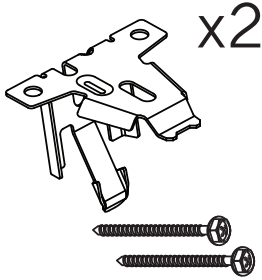

EasyRise™ Additional Hardware

3/8" and 3/4" Installation Brackets
(top-mount)
KIT2758 (2 brackets – shown)
KIT2759 (3 brackets)