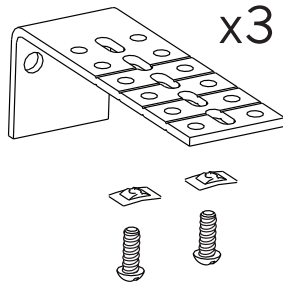

Magnetic Hold-Down Bracket Kit
KIT2769 – White
KIT2770 – Pewter
KIT2771 – Bronze
KIT2772 – Brass

Extension Brackets
KIT2013 (X2)
KIT2014 (X3 shown)