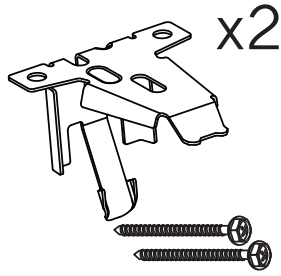

1 1/4" Installation Brackets
(top-mount)
KIT2764 (2 brackets – shown)
KIT2765 (3 brackets)