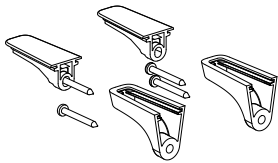

EasyRise™ Optional Hardware