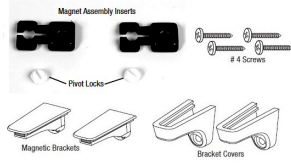

EasyRise™ Optional Hardware

Mounting Screws 8 X 1.5
KIT2029