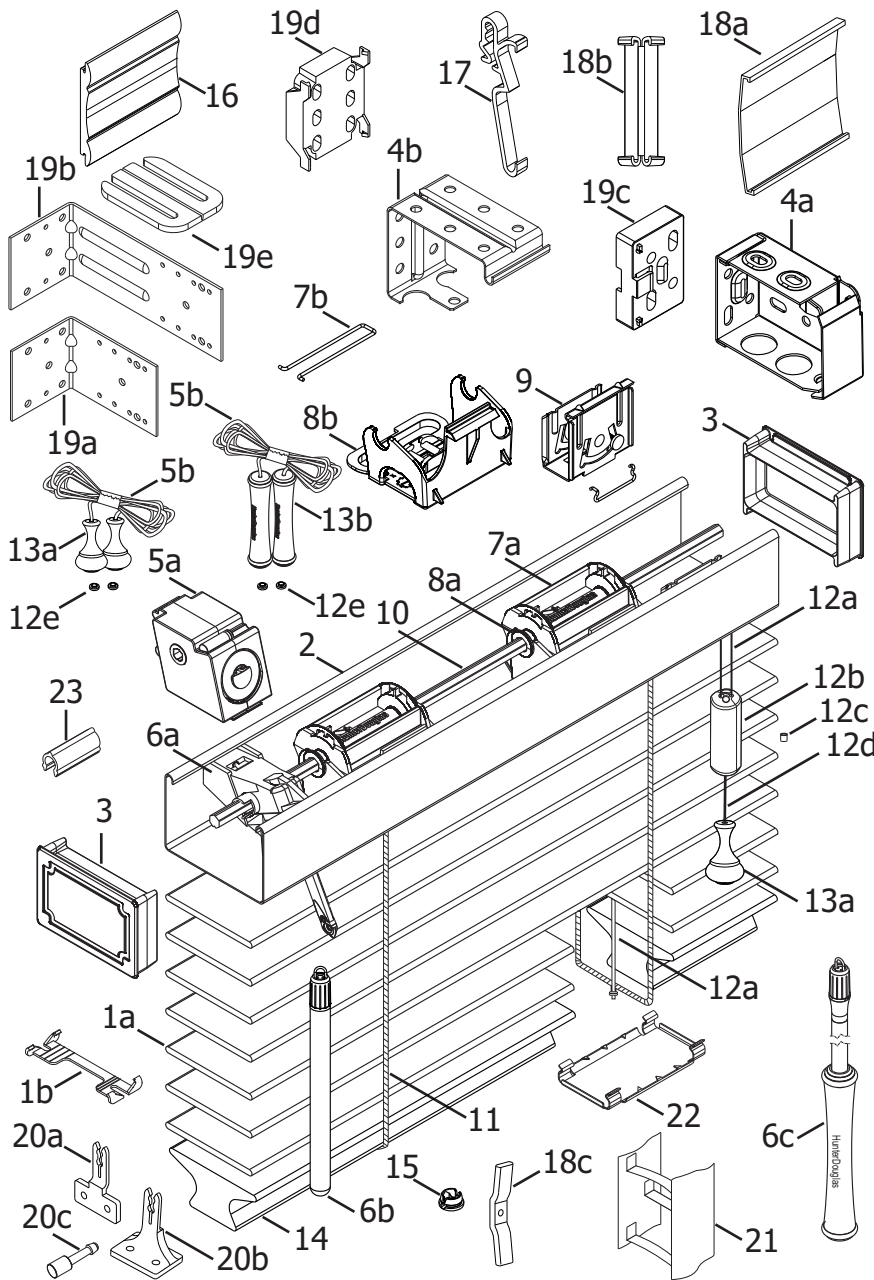

## Standard Parts

- 1a. Slat
- 1b. Tape Spacer
2. Headrail
3. Headrail End Cap
- 4a. Installation Bracket
- 4b. Intermediate Support Bracket
- 5a. Cord Tilter
- 5b. Tilt Cord 1.4mm
- 6a. Wand Tilter
- 6b. Wood Wand
- 6c. Decorative Tilt Wand Assembly
- 7a. Tape Roll 2" Unv. EPIC™
- 7b. Tape Roll Pin
- 8a. Support Tape Roll (Ladders)
- 8b. Support Tape Roll (Dec Tapes)
9. Cordlock
10. Tiltrod
11. No Loop Cable Tape
- 12a. Lift Cord 1.4mm
- 12b. Cord Stop
- 12c. Cord Stop Washer
- 12d. Tassel Cord 2.2mm
- 12e. Lift Cord Grommet
- 13a. Wood Tassel
- 13b. Decorative Wood Tassel
14. Bottom Rail
15. Tape Button
16. Valance
17. Universal Valance Clip
- 18a. Valance Splice
- 18b. Valance Corner Key
- 18c. Child Safety Kit (Cord Cleat)

## Optional Parts

- 19a. Short Extension Bracket
- 19b. Long Extension Bracket
- 19c. Spacer Block (Bracket)
- 19d. Spacer Block (Support Bracket)
- 19e. Bracket Shim
- 20a. Hold-Down Bracket (Jamb)
- 20b. Hold-Down Bracket (Sill)
- 20c. Hold-Down Pin
21. Solid Colored Decorative Tape (1½" Wide)
22. Tape Lock
23. Clip