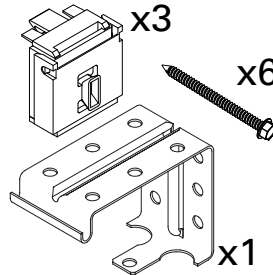

2" Low Profile Extension
Bracket (Short)
KIT4380 (2 Pack-Shown)
KIT4381 (3 Pack)

2" Low Profile Installation
Bracket
PCN 5003046XXX

Universal Hold-Down Bracket
2" (Jamb)
KIT4315

2" Universal
Hold-Down Bracket (Sill)
KIT4314

Magnetic Valance Clip for
Blind Sizes 6" to 48"
KIT4384

Magnetic Valance Clip for
Blind Sizes 48¹/₈" to 60"
KIT4385

Magnetic Valance Clip for
Blind Sizes 60¹/₈" to 96"
KIT4386

Mounting & Operating Parts continued next page.