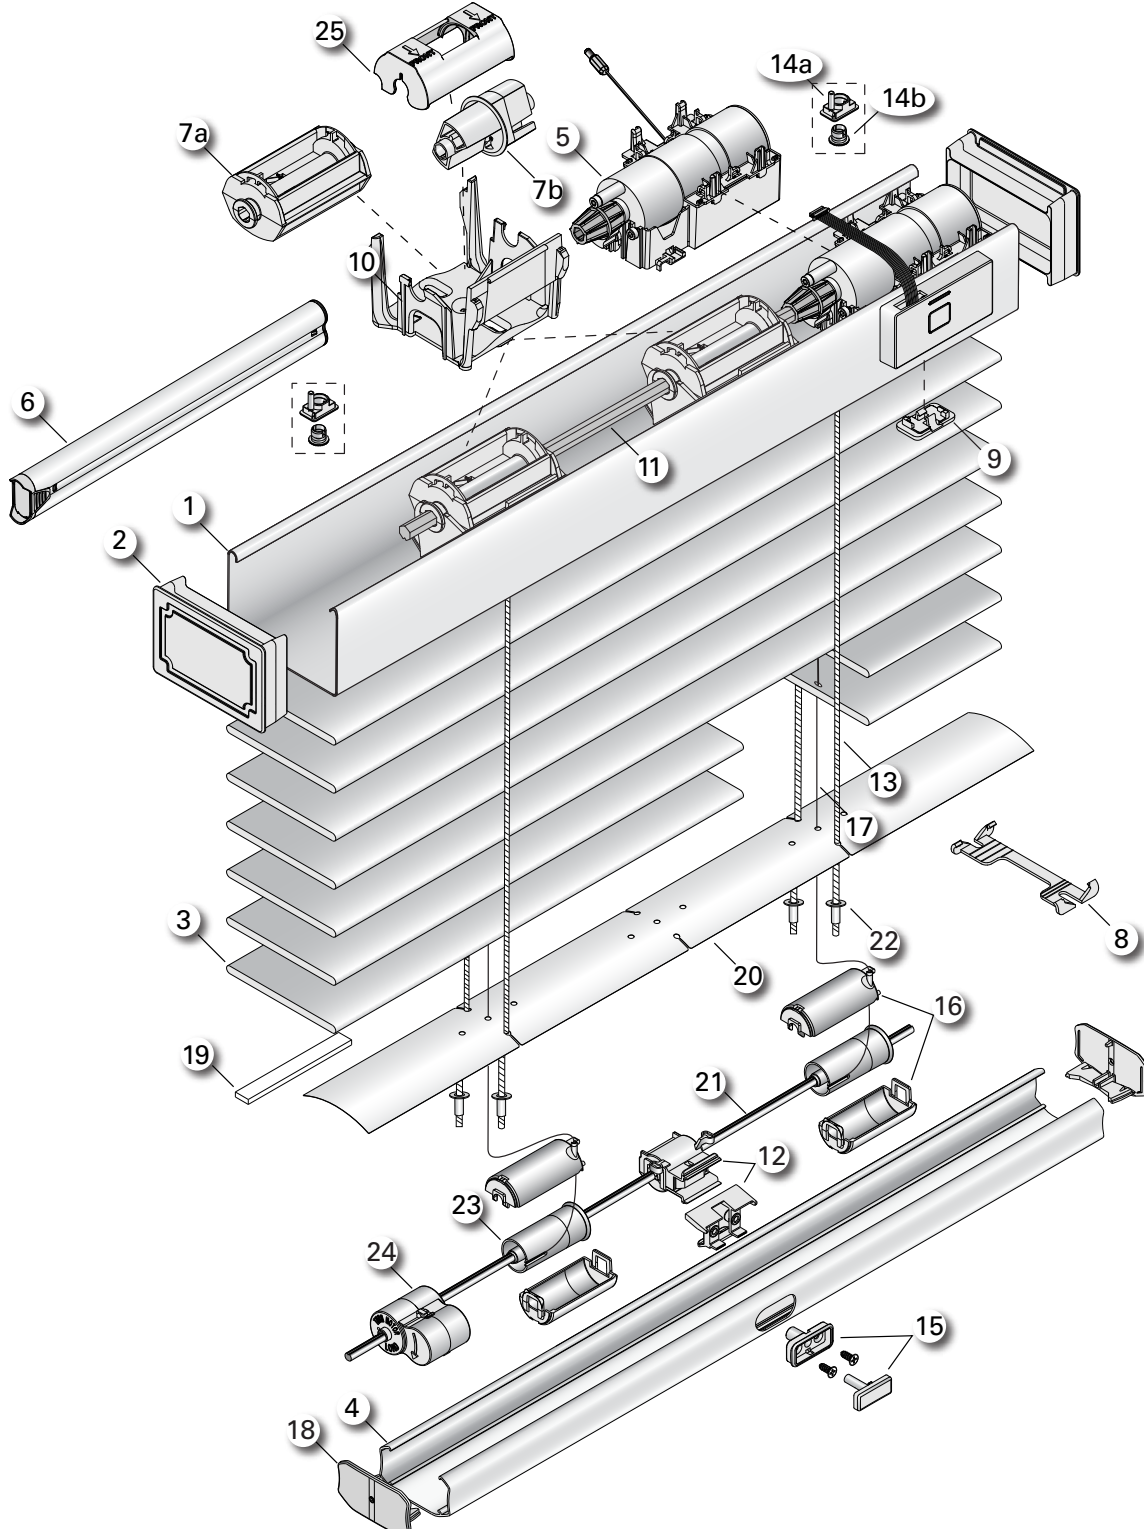

2" & 2½" w/SimpleLift™ w/PowerView® Gen 3 (Distinctions™, Patina, Textured & TruGrain®)

NOTE: This product and operating system combination is not available in Canada.

2" & 2½" w/SimpleLift™ w/PowerView® Gen 3 (Distinctions™, Patina, Textured & TruGrain®)

NOTE: This product and operating system combination is not available in Canada.

No.	PCN	Description
1.	5003004XXX	2" Low Profile Headrail
2.	5908035000	2" Low Profile Headrail End Cap
3.		Slat See Slats
4.		SimpleLift Bottom Rail See SimpleLift™ Bottom Rails
5.		PowerView Gen 3 Motor Assembly
	1017276	2" Motor Assembly Left
	1017275	2" Motor Assembly Right
	1017278	2½" Motor Assembly Left
	1017277	2½" Motor Assembly Right
6.	7520067000	Battery Wand, 12V, Preloaded
7.		Tape Roll
a.	1010236	2" Universal Tape Roll EPIC™ –B (for 2" Blinds ONLY)
b.	5003681000	Tape Roll Wide EPIC (for 2½" Blinds ONLY)
8.		Tape Spacer/Clip
	1021354	Clip for 2" Blinds
	7007073000	Spacer for 2½" Blinds
9.	7300503000	PowerView Headrail Lock
10.	7300419000	Standard Tape Roll Support
11.	5003033000	2" Low Profile Tiltrod – Modified Hex
12.	7300404000	2" Lock Assembly
13.		Ladder See Ladders
14.		2" SimpleLift Cord Skew Adjuster
a.	1021352	Skew Adjust Housing
b.	1021353	Skew Adjust Wheel
15.		SimpleLift Button Set See SimpleLift™ Button Sets & End Caps
16.	7300405000	2" Support and Cover Set
17.		0.9mm Lift Cord See Lift Cords
18.		2" SimpleLift Bottom Rail End Cap See SimpleLift™ Button Sets & End Caps
19.	7300470000	Foam Tape 1/16" x 1/2" x 2"
20.		2" Aluminum Slat 0.008" SimpleLift Bottom Rail Filler Strip See SimpleLift™ Bottom Rail Filler Strips
21.	2770004000	"V" Lift Rod
22.	1008899	2" Ladder Grommet
23.	1019884	SimpleLift Lift Spool
24.		2" SimpleLift Motor
	7300401000	Black
	7300403000	Gray
25.	5003652000	Tape Roll Wide EPIC Cover (for 2½" Blinds ONLY)

XXX = 3-digit color code