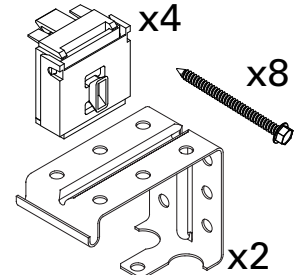

2" Low Profile Extension
Bracket (Short)
KIT4380 (2 Pack-Shown)
KIT4381 (3 Pack)

2" Low Profile Installation
Bracket
PCN 5003046XXX

Universal Hold-Down Bracket
2" (Jamb)
KIT4315

2" Universal
Hold-Down Bracket (Sill)
KIT4314

Magnetic Valance Clip for
Blind Sizes 6" to 48"
KIT4384

Magnetic Valance Clip for
Blind Sizes 48¹/₈" to 60"
KIT4385

Magnetic Valance Clip for
Blind Sizes 60¹/₈" to 96"
KIT4386

Mounting & Operating Parts continued next page.