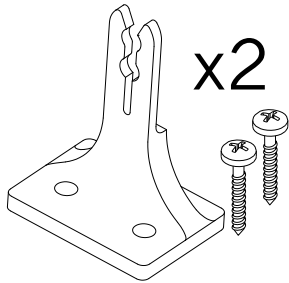

Additional Parts

Mounting & Operating Parts

Spacer Block Kits
KIT4010

Spacer Block Kits
KIT4311

Spacer Block Kits
KIT4312

Spacer Block Kits
KIT4313

2" Low Profile Extension
Bracket (Long)
KIT4382 (2 Pack-Shown)
KIT4383 (3 Pack)

2" Low Profile Extension
Bracket (Short)
KIT4380 (2 Pack-Shown)
KIT4381 (3 Pack)

2" Low Profile Installation
Bracket
PCN 5003046XXX

Universal Hold-Down Bracket
2" (Jamb)
KIT4315

2" Universal
Hold-Down Bracket (Sill)
KIT4314