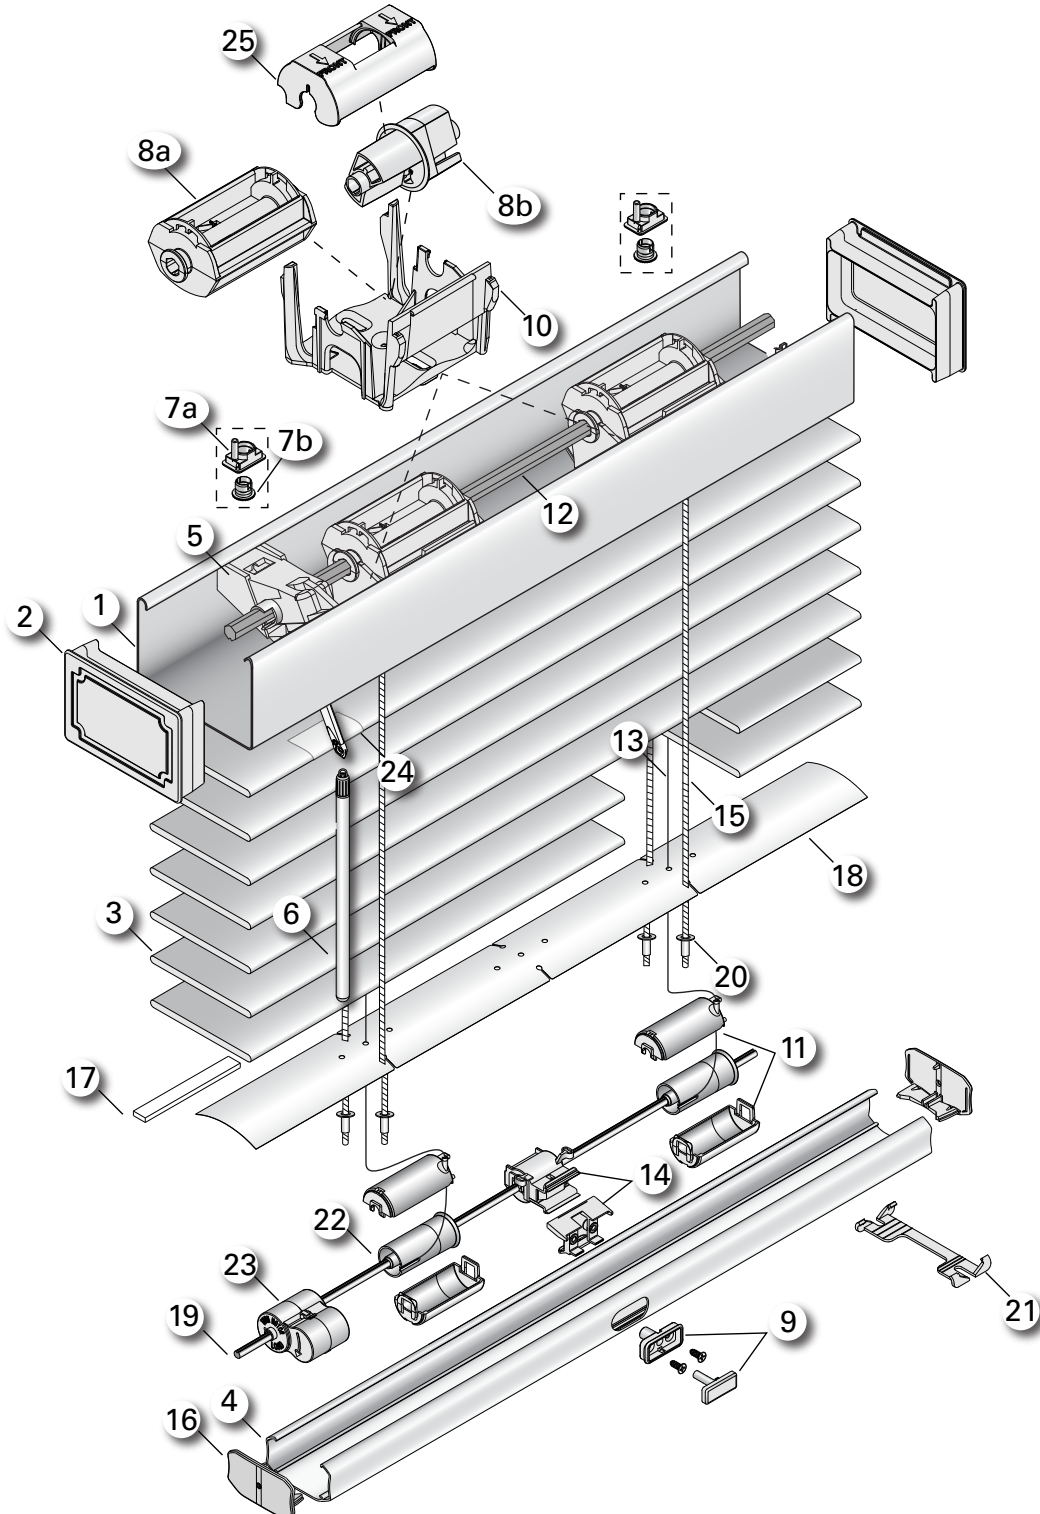

2" & 2½" with SimpleLift™ (Distinctions™, Patina, Renditions™, Textured & TruGrain®)

NOTE: This product and operating system combination is not available in Canada.

2" & 2½" with SimpleLift™ (Distinctions™, Patina, Renditions™, Textured & TruGrain®)

NOTE: This product and operating system combination is not available in Canada.

No.	PCN	Description
1.	5003004XXX	2" Low Profile Headrail
2.	5908035000	2" Low Profile Headrail End Cap
3.		Slat See Slats
4.		SimpleLift Bottom Rail See SimpleLift™ Bottom Rails
5.	5003768000	2" Low Profile Wand Tilter
6.		Wand Assembly See Wands
7.		2" SimpleLift Cord Skew Adjuster
a.	1021352	Skew Adjust Housing
b.	1021353	Skew Adjust Wheel
8.		Tape Roll
a.	1010236	2" Universal Tape Roll EPIC™ –B (for 2" Blinds ONLY)
b.	5003681000	Tape Roll Wide EPIC (for 2½" Blinds ONLY)
9.		SimpleLift Button Set See SimpleLift™ Button Sets & End Caps
10.	7300419000	Standard Tape Roll Support
11.	7300405000	2" Support and Cover Set
12.	5003033000	2" Low Profile Tiltrod – Modified Hex
13.		0.9mm Lift Cord See Lift Cords
14.	7300404000	2" Lock Assembly
15.		Ladder See Ladders
16.		SimpleLift Bottom Rail End Cap See SimpleLift™ Button Sets & End Caps
17.	7300470000	Foam Tape 1/16" x 1/2" x 2"
18.		2" Aluminum Slat 0.008" SimpleLift Bottom Rail Filler Strip See SimpleLift™ Bottom Rail Filler Strips
19.	2770004000	"V" Lift Rod
20.	1008899	2" Ladder Grommet
21.		Tape Spacer/Clip
	1021354	Clip for 2" Blinds
	7007073000	Spacer for 2½" Blinds
22.	1019884	SimpleLift Lift Spool
23.		2" SimpleLift Motor
	7300401000	Black
	7300403000	Gray
24.	7007071000	Slat Protector (for 2½" Blinds ONLY)
25.	5003652000	Tape Roll Wide EPIC Cover (for 2½" Blinds ONLY)

XXX = 3-digit color code