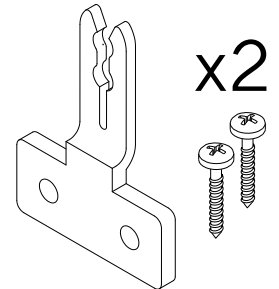

Additional Parts

Mounting & Operating Parts

Spacer Block Kits
KIT4010

Spacer Block Kits
KIT4311

Spacer Block Kits
KIT4312

Spacer Block Kits
KIT4313

2" Low Profile Extension
Bracket (Long)
KIT4382 (2 Pack-Shown)
KIT4383 (3 Pack)

2" Low Profile Extension
Bracket (Short)
KIT4380 (2 Pack-Shown)
KIT4381 (3 Pack)

2" Low Profile Installation
Bracket
PCN 5003046XXX

Universal Hold-Down Bracket
2" (Jamb)
KIT4315

2" Universal
Hold-Down Bracket (Sill)
KIT4314