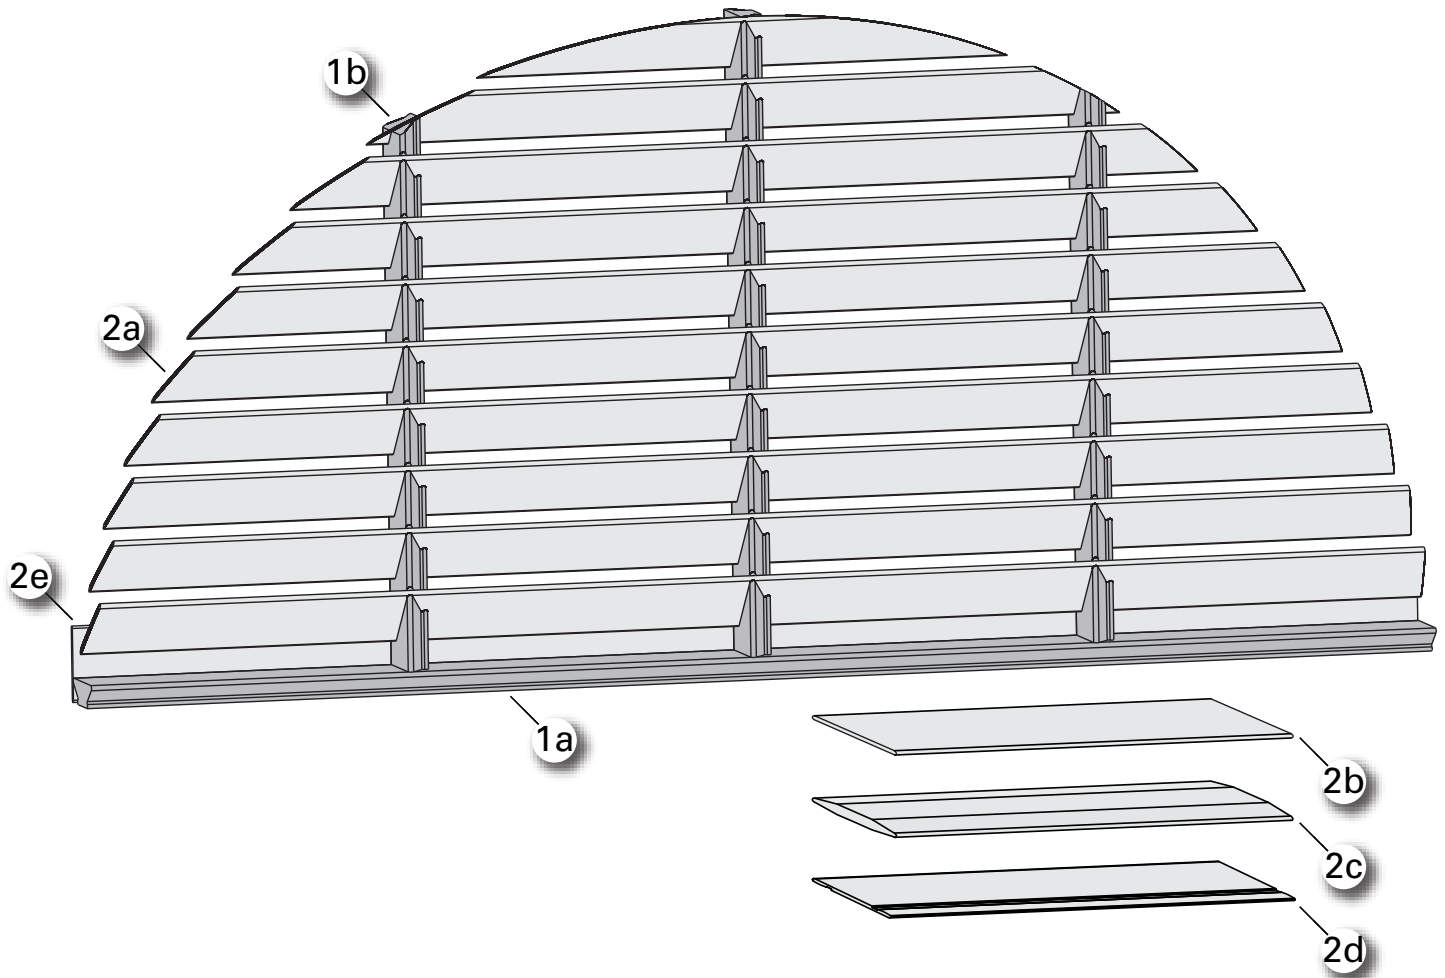

2" & 2½" Non-Operable Specialty Shapes (Distinctions™, Patina, Textured & TruGrain®)

2" & 2½" Non-Operable Specialty Shapes (Distinctions™, Patina, Textured & TruGrain®)

No.	Description
1a.	Bottom Rail See Bottom Rails
1b.	Bottom Rail (Upright) See Bottom Rails
2a-e.	Slat See Slats
2a.	2" Distinctions™, Textured & TruGrain®
2b.	2½" Distinctions Flat
2c.	2½" Distinctions Beveled
2d.	2½" Patina
2e.	Extra Slat