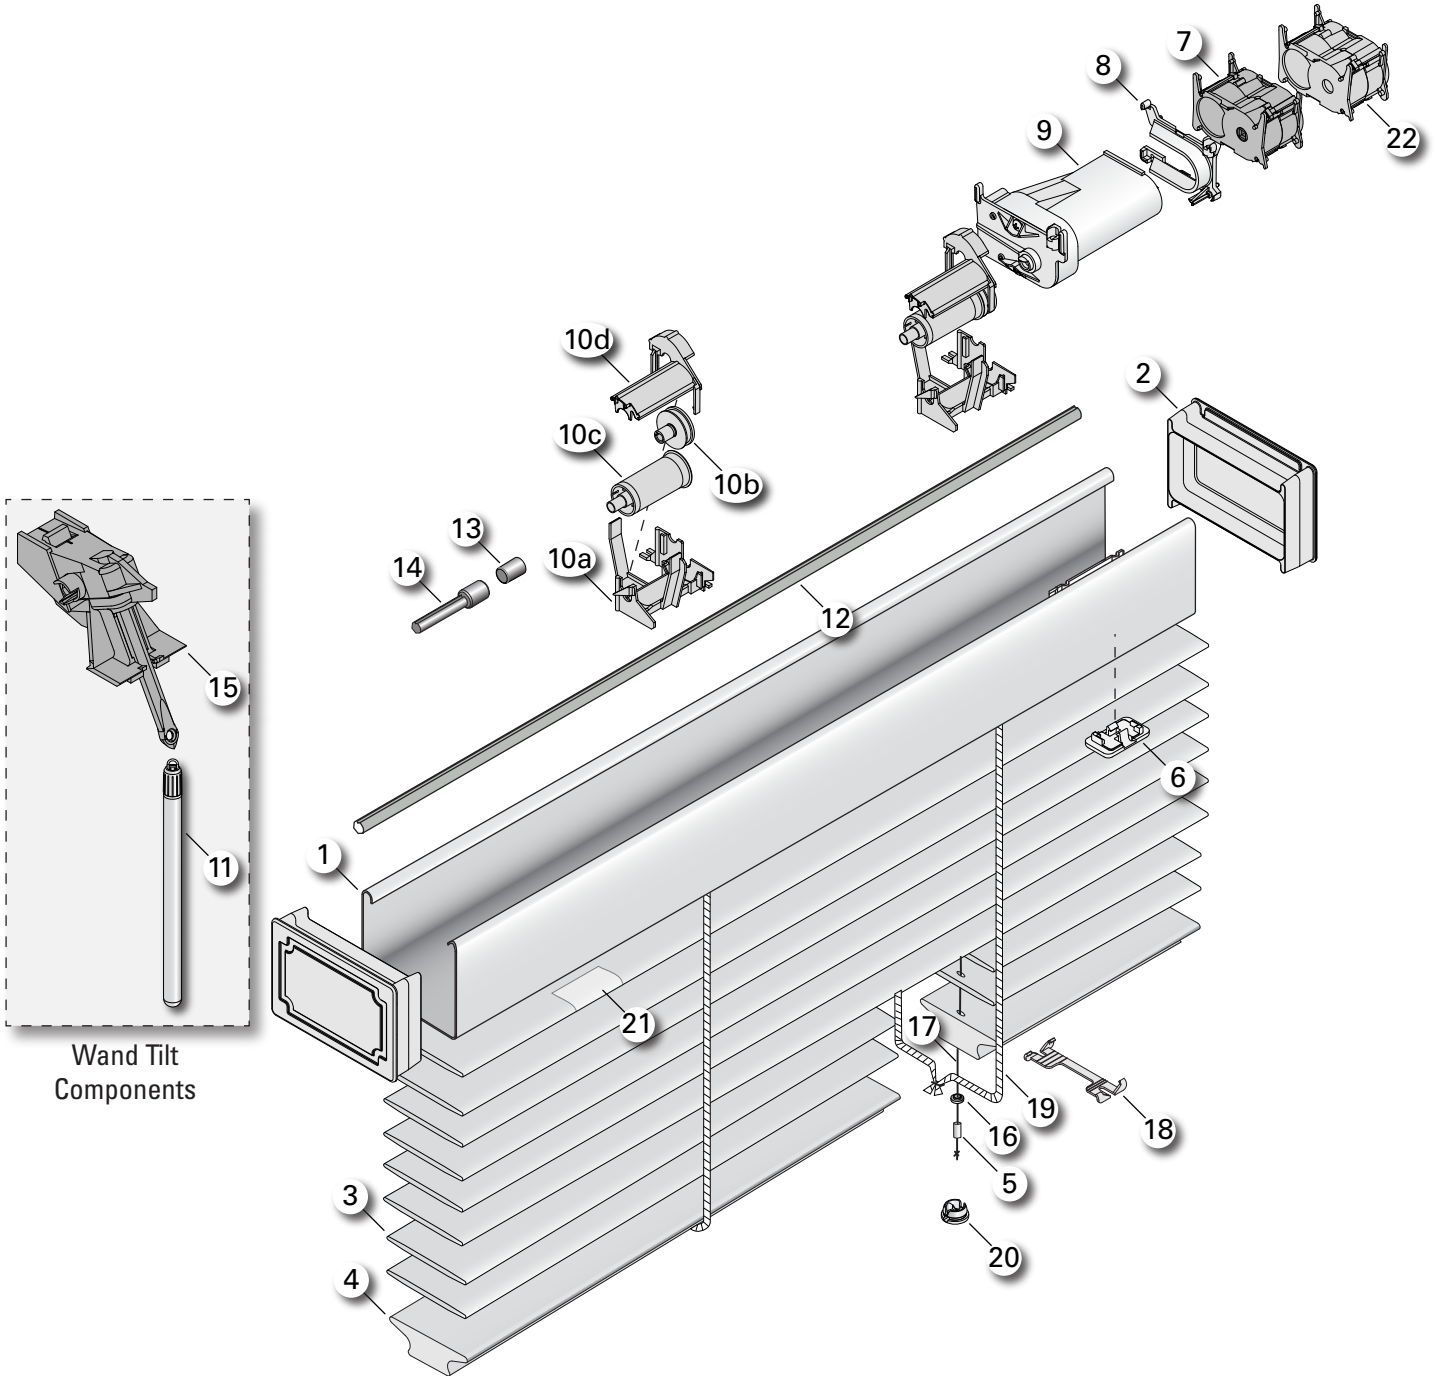

2" & 2½" with LiteRise® (Distinctions™, Patina, Textured & TruGrain®)

NOTE: This product and operating system combination is not available in Canada.

2" & 2½" with LiteRise® (Distinctions™, Patina, Textured & TruGrain®)

NOTE: This product and operating system combination is not available in Canada.

No.	PCN	Description
1.	5003004XXX	2" Low Profile Headrail
2.	5908035000	2" Low Profile End Cap
3.		Slat See Slats
4.		Bottom Rail See Bottom Rails
5.	5008047000	"X" Tape Locator – Brass
6.	7300503000	LiteRise® Headrail Lock
7.		2" LiteRise Motors
	1010233	Natural
	1010234	Beige
	1010231	Gray
	1010230	Black
	1010232	Red
8.	7300165000	2" LiteRise Adapter Plate
9.		2" LiteRise Transmissions
	7300185001	Natural
	7300221002	Brown
	7300221001	Beige
10.		2" LiteRise Lift and Tilt Roll Assembly (With Hole)
a.	1010237	LR Support
b.	1010238	LR Tilt Roll
c.	1010239	LR Spool
d.	7300166000	LR Spool Cover
11.		Wand Assembly See Wands
12.	5908027000	"D" Tiltrod (1 Each for Tilt and Lift)
13.	7007066000	LiteRise Tiltrod Extender
14.	1012199	2" Low Profile Tilter Adapter – D-Rod
15.	5003768000	2" Low Profile Wand Tilter
16.	5008083000	Lift Cord Grommet
17.		0.9mm Lift Cord See Lift Cords
18.		Tape Spacer/Clip
	1021354	Clip for 2" Blinds
	7007073000	Spacer for 2½" Blinds
19.		Ladder See Ladders
20.		Tape Button See Tape Buttons
21.	7007071000	Slat Protector (for 2½" Blinds ONLY)
22.	1030260	LiteRise Blue Motor Spacer (for Blinds with 1 Motor)

XXX = 3-digit color code