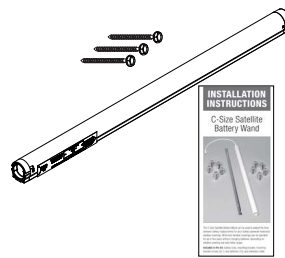

PowerView Gen 3 Gateway Mount
PCN 1022983

Additional Parts

Power Supplies

Rechargeable Battery Wand
PCN 1020150

Rechargeable Battery
Wand Mount
PCN 1013213

Rechargeable Battery Wand
Dual Charger Station
PCN 1013759

Rechargeable Battery Wand
Single Charger
PCN 1015787

Retractable Charging Cable,
13'
PCN 1028092

Retractable Charging Cable,
13'
PCN 1028092

C-Sized Satellite Battery
Wand
Note: Uses 10 C batteries.
PCN 2920166000 (Preloaded)
PCN 2920266000 (C Batteries,
10 ea.)