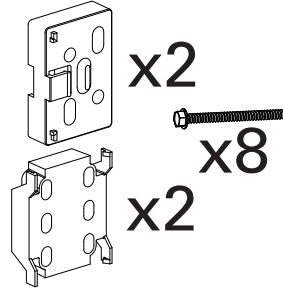

Additional Parts

Mounting & Operating Parts

Spacer Block Kits
KIT4010

Spacer Block Kits
KIT4311

Spacer Block Kits
KIT4312

Spacer Block Kits
KIT4313

2" Low Profile Extension
Bracket (Long)
KIT4382 (2 Pack-Shown)
KIT4383 (3 Pack)

2" Low Profile Extension
Bracket (Short)
KIT4380 (2 Pack-Shown)
KIT4381 (3 Pack)

2" Low Profile Installation
Bracket
PCN 5003046XXX

Universal Hold-Down Bracket
2" (Jamb)
KIT4315

2" Universal
Hold-Down Bracket (Sill)
KIT4314