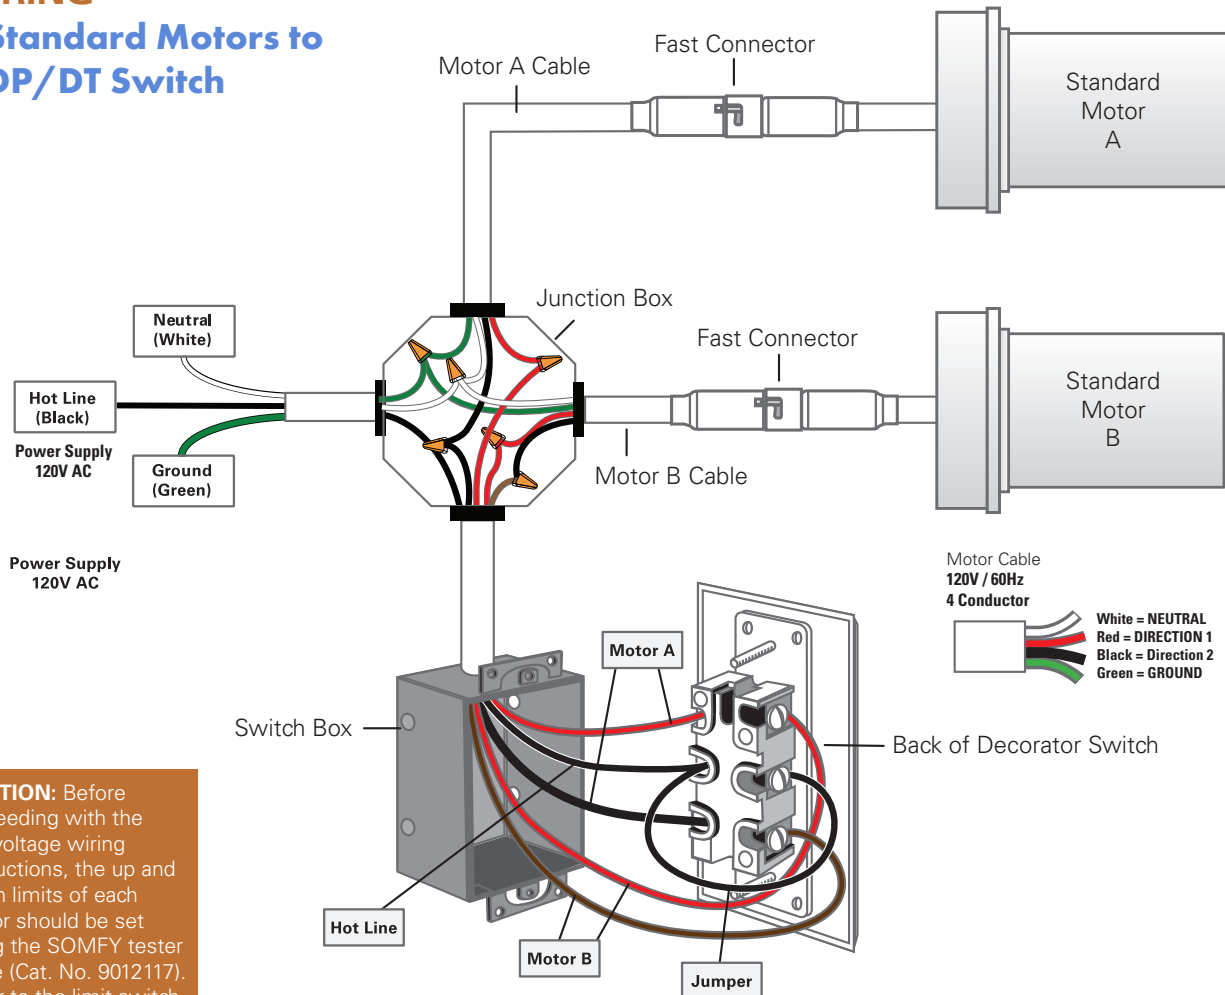

Decorator DP/DT Switch

Somfy's Decorator DP/DT (Double Pole / Double Throw) Switches provide easy control of all types of motorized window applications. This switch operates 2 motors together from 1 switch. They are available in white and ivory and feature a maintained (press and release) operation.

Decorator Switch Features

- Available in White (1800375) & Ivory (1800376)
- Switch plates must be ordered separately

Decorator DP/DT Switch

WIRING

2 Standard Motors to 1 DP/DT Switch

CAUTION: Before proceeding with the line voltage wiring instructions, the up and down limits of each motor should be set using the SOMFY tester cable (Cat. No. 9012117). Refer to the limit switch instructions packaged with each SOMFY motor for more information.