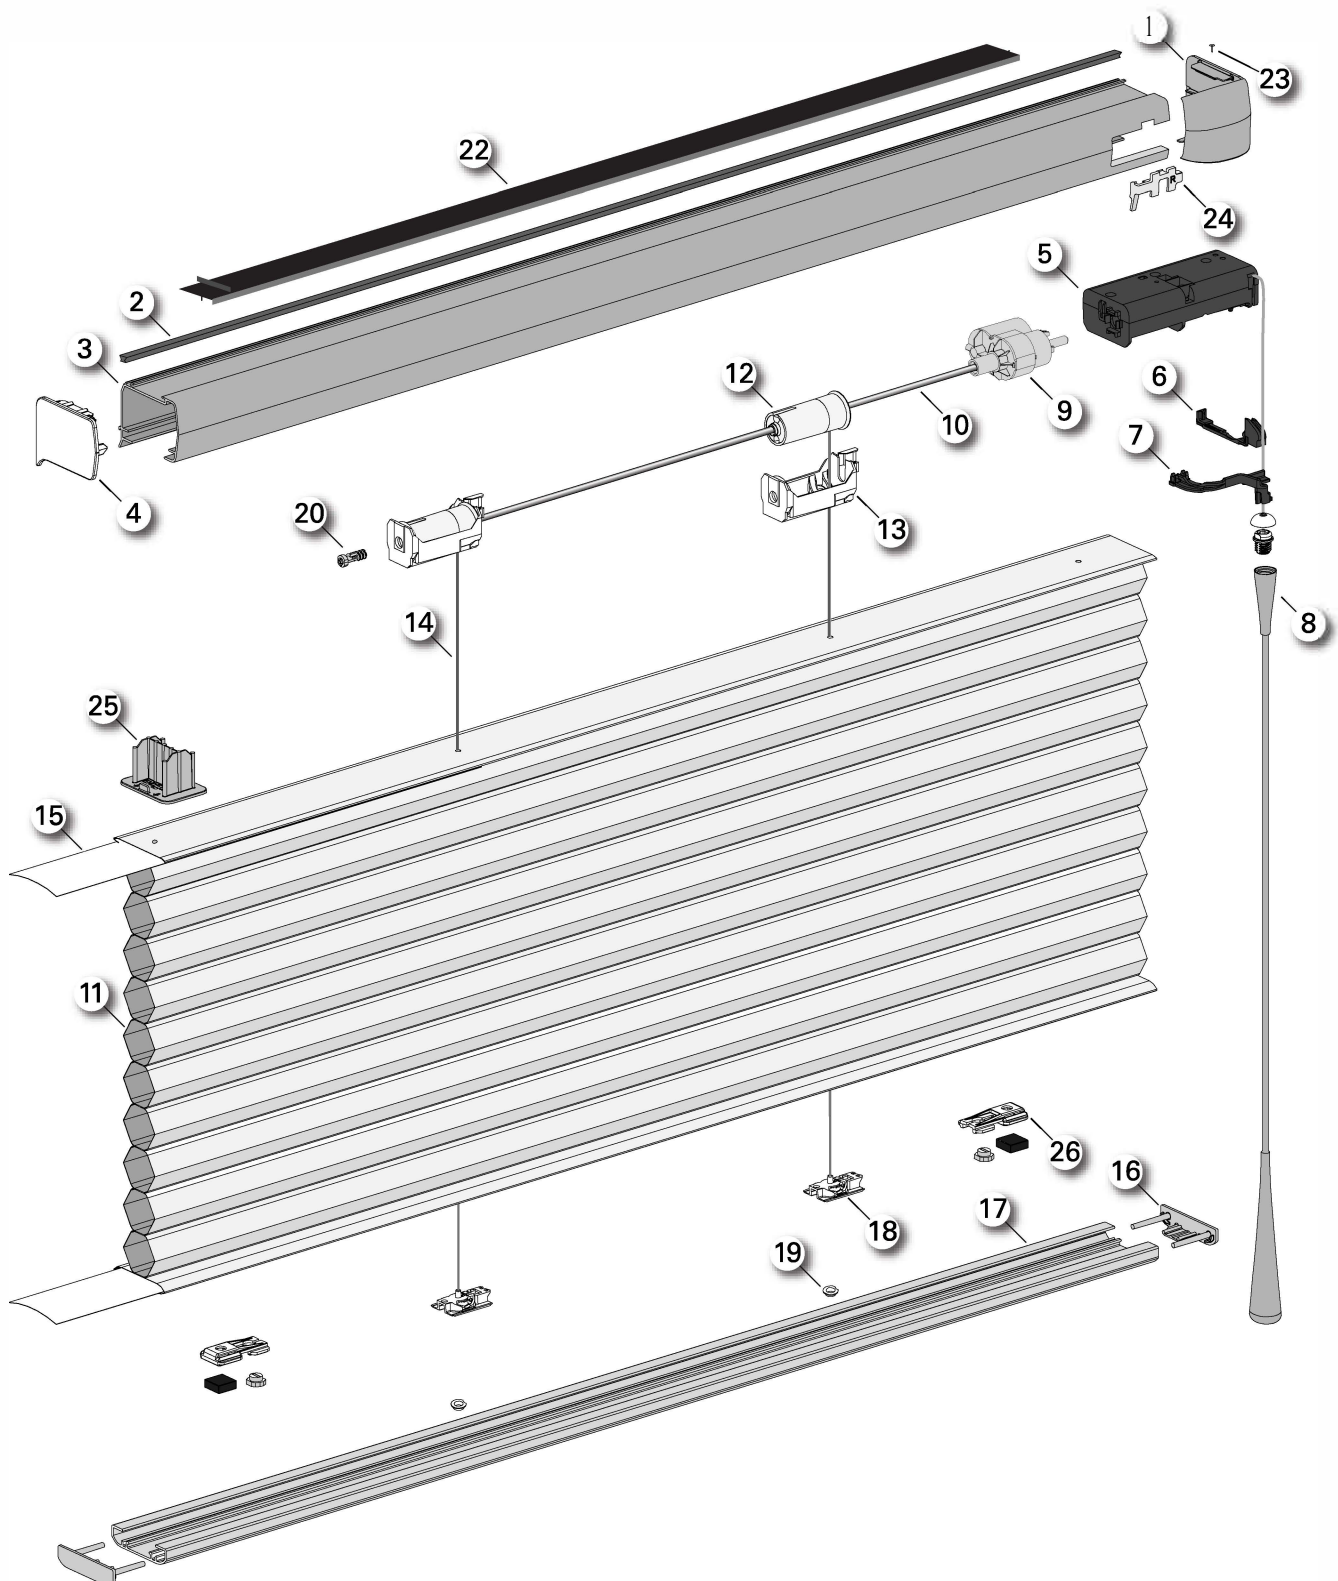

Bottom-Up

No.	PCN	Description	No.	PCN	Description
1.	Headrail End Cap See Headrail End Caps, Right and Headrail End Caps, Left		17.	Bottom Rail End Cap See Bottom Rail End Caps	
2.	2780229002	Headrail Light-Block Strip	18.	Bottom Rail See Bottom Rails	
3.	Headrail See Headrails		19.	Handle See LiteRise® Handles	
4.	LiteRise® Shipping Case		20.	2983802000	Handle Screw
	1040164	One-Motor Case	21.	2970035000	¾" Foam-Backed Magnet Strip (Note: Only for orders that include AOS)
	1040165	Two-Motor Case			
	1040166	Three-Motor Case	22.	Fabric Stack Lock	
5.	Motor			1023366	¾"
	1036792	Beige		1023365	1¼"
	1036793	Black	23.	1041103	One-Way Brake (not used on all shades)
	1036794	Gray			
6.	2780043000	Transmission Adapter			
7.	Transmission				
	7300158000	Green			
	7300159000	Blue			
8.	Screw Shaft Retainer				
	1040390	Standard spool screw			
	1046378	Long drop spool screw			
9.	N/A	Fabric			
10.	1019884	Common Lift Spool (Gray)			
11.	2780033000	Spool Support, Standard			
12.	2770004000	V-Shaft (steel)			
13.	1003020	0.9 mm Cord, White			
14.	Filler Strip				
	2954000000	3S			
	1000002	¾"			
	2971311000	1F"			
15.	EasyAdjust Assembly				
	1046406	¾", ¾"			
	1046405	1¼"			
16.	2780923000	EasyAdjust Pocket Cover (4000/carton)			

Not Shown

Weights (Optional)

2982129000	3"
2982128000	6"

Bottom-Up