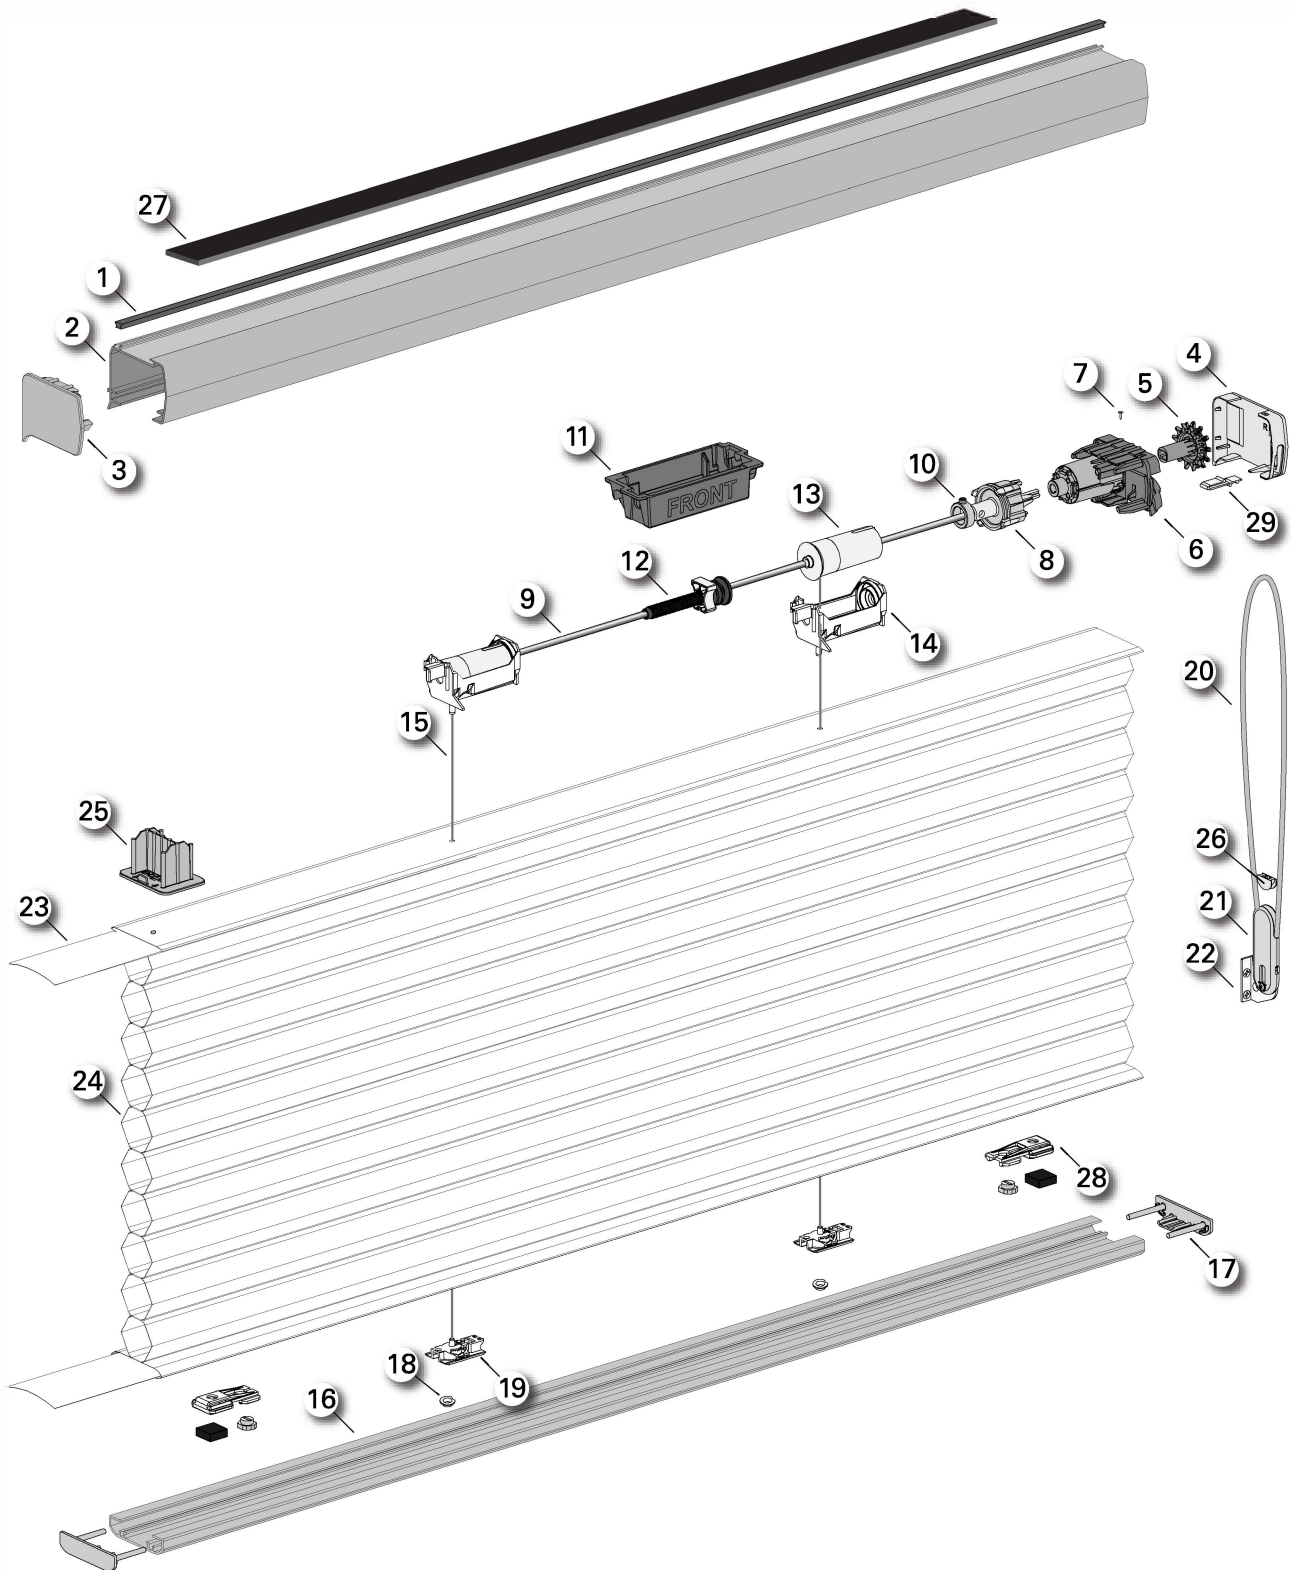

# Bottom-Up

No.	PCN	Description
1.	2780229002	Headrail Light Block Strip
2.	Headrail	See <a href="#">Headrails</a>
3.	Headrail End Cap	See <a href="#">Headrail End Caps. Right</a> or <a href="#">Headrail End Caps. Left</a>
4.	Clutch Cover	See <a href="#">EasyRise Clutch Covers. Right</a> or <a href="#">EasyRise Clutch Covers. Left</a>
5.	2801669000	Cord Sprocket
6.	Clutch Assembly	
	2802573000	3/8" & 3/4", RH
	2802574000	3/8" & 3/4", LH
	1002512	1 1/4", RH
	1002513	1 1/4", LH
7.	2910001000	Screw
8.	2780115000	Gearbox
9.	2770004000	V-Shaft (steel)
10.	2780128000	Lock Collar w/Set Screw
11.	2780135000	Drop Stop Housing
12.	2780120000	Drop Stop Assembly, RH
13.	Spool	
	1019884	Standard (Gray)
	1021054	Long Drop (Gray)
14.	Spool Support	
	2780033000	Standard
	2780105000	Long Drop
15.	1003020	0.9 mm Cord, White
16.	Bottom Rail	See <a href="#">Bottom Rails</a>
17.	Bottom Rail End Cap	See <a href="#">Bottom Rail End Caps</a>

No.	PCN	Description
18.	2780923000	EasyAdjust™ Pocket Cover (4000/carton)
19.	EasyAdjust Assembly	
	1046406	3/8", 3/4" II
	1046405	1 1/4"
20.	Cord Loop	See <a href="#">EasyRise Cord Loops</a>
21.	Universal CordTensioner	See <a href="#">Universal CordTensioners</a>
22.	1045674	UCT Cord Mounting Kit
23.	Filler Strip	
	2954000000	3/8"
	1000002	3/4"
	2971311000	1 1/4"
24.	N/A	Fabric
25.	Fabric Stack Lock	
	1023366	3/4"
	1023365	1F"
26.	Universal CordTensioner Bearing	See <a href="#">Universal Cord Tensioner Bearings</a>