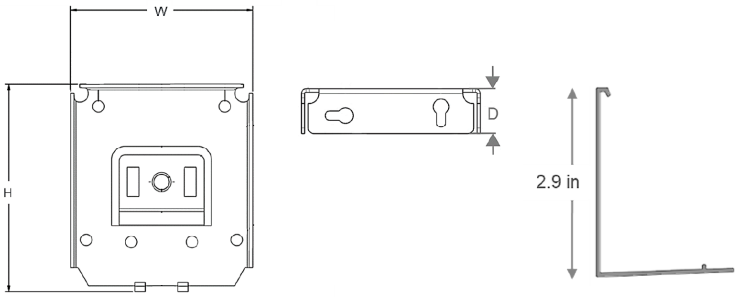

RB Basics Automated

Low Voltage 3" Fascia Technical Drawing

RB Basics Automated

Low Voltage 3" Fascia Chart with External Battery, Wirefree

Specifications

	External Battery	Wirefree		
Mount	Face, Wall or Ceiling			
Tube Sizes	1.5 2.0	1.25 1.5	1.5 2.0	1.5 2.0
Motor	Somfy Sonesse 28	OTTO Recharge 1NM	OTTO Recharge Plus 2NM	Somfy ST 30 WF
Minimum Width	20.5 in	24.875 in	30.0 in	29.975
Torque Rating	1.1Nm	1Nm	2Nm	
Fabric Deductions	1.375 in	1.125 in		
Bracket Colors	White and Black			
Bracket Cover Colors	White and Black			
Hembar	Fabric Wrapped Hem Bar • Sealed Pocket • Exposed Extruded Hem Bar			
Inside Mount add 1/8 to fabric deduction • Cloth Measurement is measured width + fabric deduction				

	Bracket	Dimensions	Max Roll Up
External Battery	3 inch	3.40H x 3.00W x 0.70D	2.75
Wirefree			