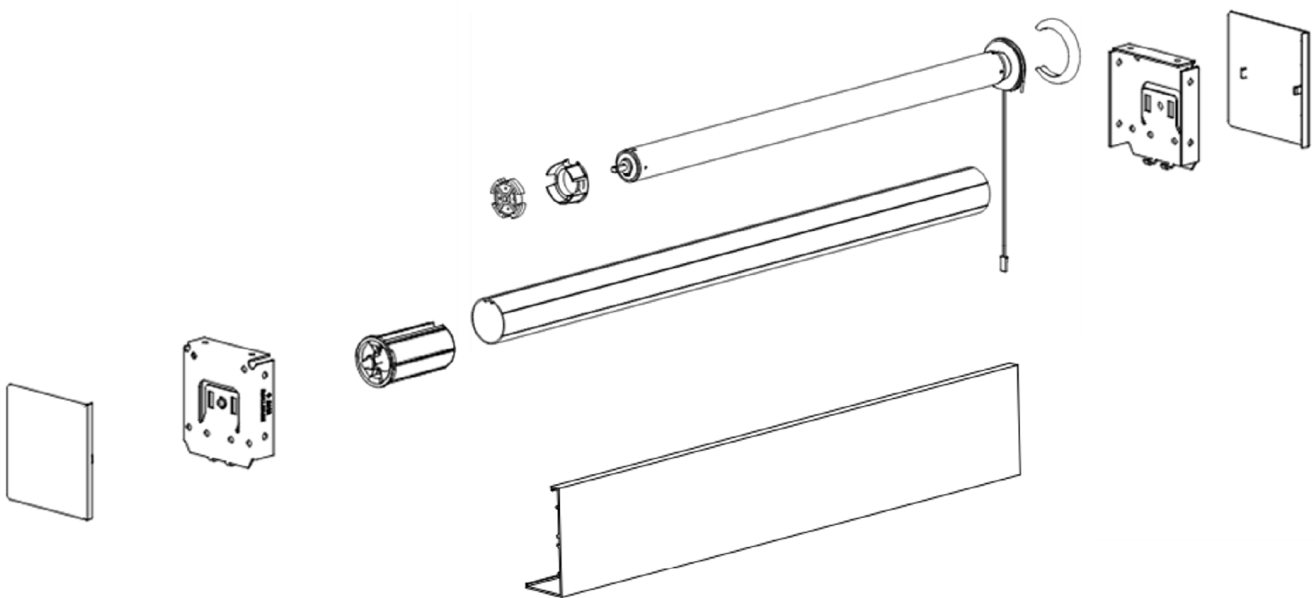

RB Basics Automated

Low Voltage 3" Fascia Technical Drawing

RB Basics Automated

Low Voltage 3" Fascia Chart with External Battery, Wirefree

Specifications

	External Battery	Wirefree		
Mount	Face, Wall or Ceiling			
Tube Sizes	1.5 2.0	1.25 1.5	1.5 2.0	1.5 2.0
Motor	Somfy Sonesse 28	OTTO Recharge 1NM	OTTO Recharge Plus 2NM	Somfy ST 30 WF
Minimum Width	20.5 in	24.875 in	30.0 in	29.975
Torque Rating	1.1Nm	1Nm	2Nm	
Fabric Deductions	1.375 in	1.125 in		
Bracket Colors	White and Black			
Bracket Cover Colors	White and Black			
Hembar	Fabric Wrapped Hem Bar • Sealed Pocket • Exposed Extruded Hem Bar			
Inside Mount add 1/8 to fabric deduction • Cloth Measurement is measured width + fabric deduction				

	Bracket	Dimensions	Max Roll Up
External Battery	3 inch	3.40H x 3.00W x 0.70D	2.75
Wirefree			