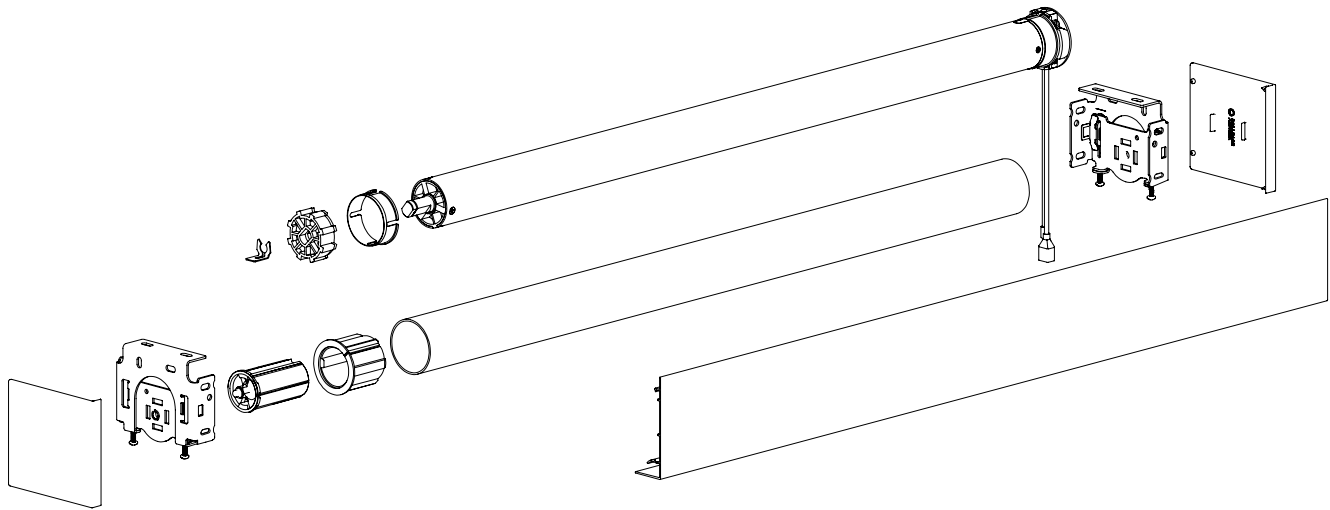

## Low Voltage 4" Fascia Technical Drawing

## Low Voltage 4" Fascia

Chart with External Battery, Wirefree, Small Line Voltage, 24VDC

	Bracket	Dimensions	Max Roll Up
<b>External Battery</b>	4 inch	3.92H x 4.00W x 1.00D	3.675
<b>Wirefree</b>			
<b>Small Line Voltage</b>			
<b>24VDC</b>			