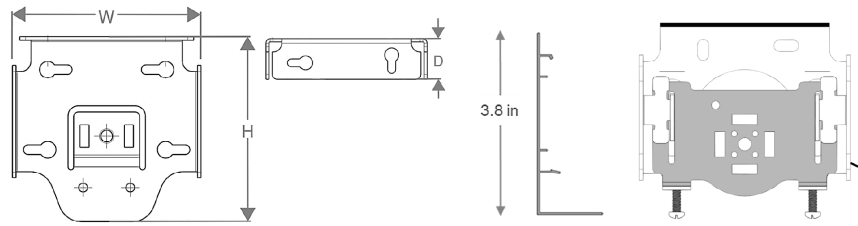

## Low Voltage 4" Fascia Technical Drawing

## Low Voltage 4" Fascia

Chart with External Battery, Wirefree, Small Line Voltage, 24VDC

	Bracket	Dimensions	Max Roll Up
<b>External Battery</b>	4 inch	3.92H x 4.00W x 1.00D	3.675
<b>Wirefree</b>			
<b>Small Line Voltage</b>			
<b>24VDC</b>			