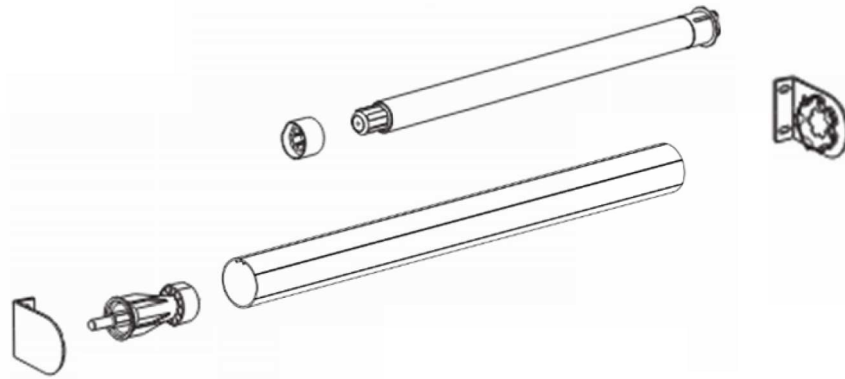

RB Basics Automated

XLarge Roller Technical Drawing

Specifications

	Intelligent Wireless				Standard Wired		
Mount	Face, Wall or Ceiling						
Tube Sizes	2.375 3.5						
Motor	OTTO 6	Somfy Ultra50 RTS	Somfy ST50 RTS	Somfy ST40 RTS	Somfy Ultra50	Somfy ST50	Somfy ST40
Minimum Width	28.75 in	36.125 in	30.875 in	26.125 in	36.125 in	29.5 in	24.525 in
Torque Rating	6Nm			4Nm	6Nm		4Nm
Fabric Deductions	2.0 in	1.875 in					
Bracket Colors	White and Black						
Bracket Cover Colors	White and Black						
Hembar	Fabric Wrapped Hem Bar • Sealed Pocket • Exposed Extruded Hem Bar						RB Hem Bar
Inside Mount add 1/8 to fabric deduction • Cloth Measurement is measured width + fabric deduction							

	Bracket	Dimensions	Max Roll Up
Intelligent Wireless	X-Large	4.5H x 3.15W x 1.38D	4.4
Standard Wired			