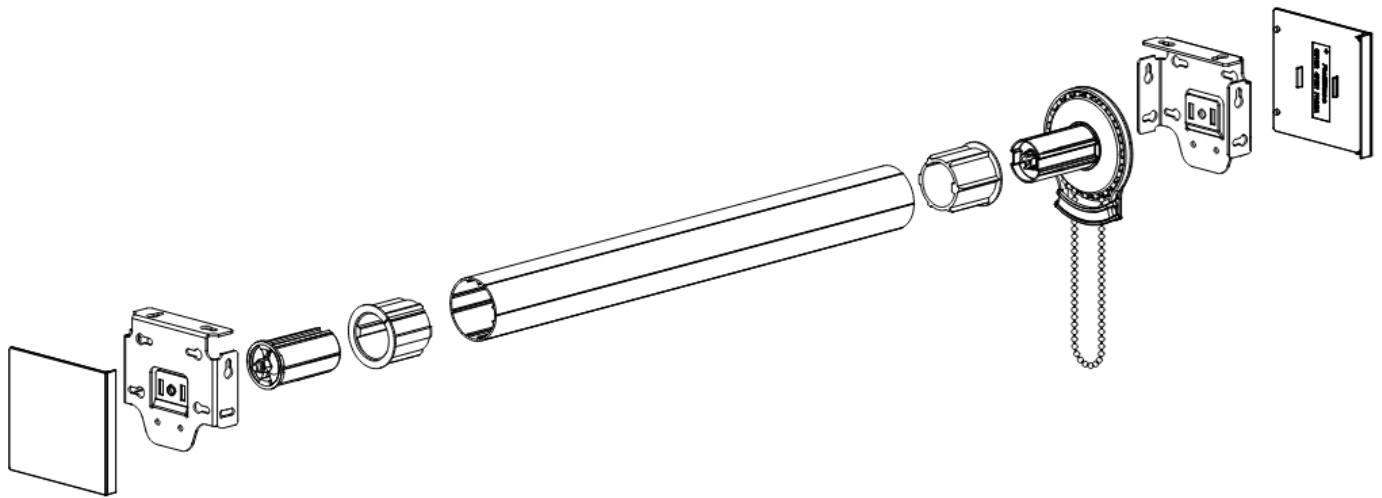

## 4" Fascia Technical Drawing

### Specifications

<b>Mount</b>	Face, Wall or Ceiling	<b>Chain Breaking Strength</b>	110 lbs
<b>Clutch Sizes</b>	SL15   SL20   SL30   G200	<b>Clutch Colors</b>	White and Black
<b>Tube Sizes</b>	1.25   1.5   2.0   2.5	<b>Fascia Bracket Size</b>	4 inch
<b>Fabric Deductions</b>	1.125   1.125   1.25   1.375	<b>Bracket Colors</b>	White, Black, Bronze, Grey, Vanilla
<b>Minimum Shade Width</b>	12 in   57.375 in with SA	<b>Bracket Cover Colors</b>	White, Black, Bronze, Grey, Vanilla
<b>Lift Capacity</b>	Up to 30 lbs	<b>Hembar</b>	Fabric Wrapped Hem Bar Sealed Pocket Exposed Extruded Hem Bar
<b>Chain</b>	Stainless Steel		

Bracket	Dimensions	Max Roll Up
4 inch	3.92H x 4.00W x 1.00D	3.675

Inside Mount add 1/8 to fabric deduction  
Cloth Measurement is measured width + fabric deduction