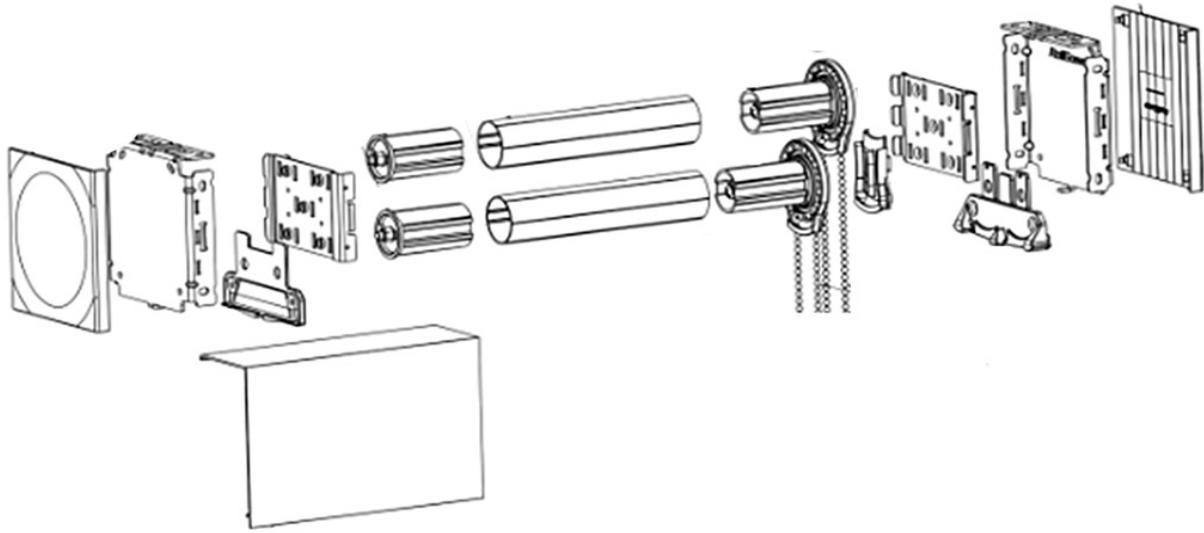

RB Basics Manual

Dual 5" Fascia Technical Drawing

Specifications

Mount	Face, Wall or Ceiling	Chain Breaking Strength	110 lbs
Clutch Sizes	SL15 SL20 SL30 G200	Clutch Colors	White and Black
Tube Sizes	1.25 1.5 2.0 2.5	Fascia Bracket Size	4 inch
Fabric Deductions	1.125 1.125 1.25 1.375	Bracket Colors	White, Black, Bronze, Grey, Vanilla
Minimum Shade Width	12 in 57.375 in with SA	Bracket Cover Colors	White, Black, Bronze, Grey, Vanilla
Lift Capacity	Up to 30 lbs	Hembar	Fabric Wrapped Hem Bar Sealed Pocket Exposed Extruded Hem Bar
Chain	Stainless Steel		

Bracket	Dimensions	Max Roll Up
5 inch	5.22H x 5.00W x 0.88D	2.55 EACH

Inside Mount add 1/8 to fabric deduction
Cloth Measurement is measured width + fabric deduction