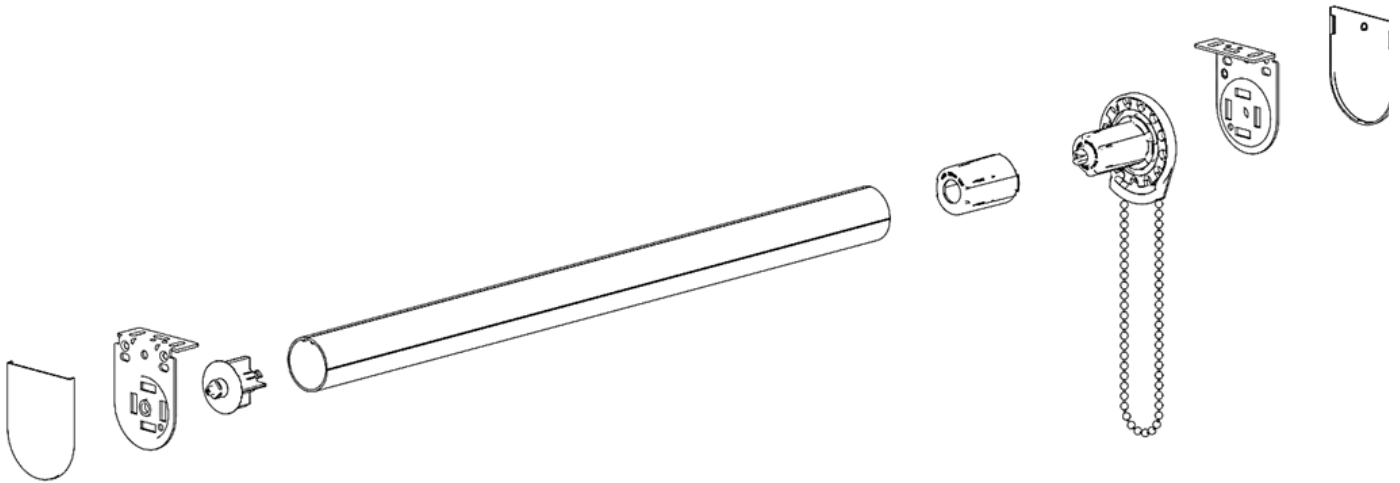

RB Basics

SL15 Clutch Operated Technical Drawing

Specifications

Mount	Face, Wall or Ceiling
Tube Sizes	1.25 1.5
Min-Max Shade Width	12 in
Lift Torque Capacity	9.375 lbs
Lift Capacity with Spring Assist	N/A
Fabric Deduction	10 in
Chain	Stainless Steel

Chain Breaking Strength	110 lbs
Clutch Colors	White and Black
Bracket Colors	White and Black
Bracket Cover Colors	White and Black
Hembar	Fabric Wrapped Hem Bar Sealed Pocket Exposed Extruded Hem Bar
<p>Inside Mount add 1/8 to fabric deduction Cloth Measurement is measured width + fabric deduction</p>	

Bracket	Dimensions	Max Roll Up
40 mm	2.37H x 2.20W x 0.69D	2.875
55 mm	2.88H x 2.20W x 0.69D	4.375