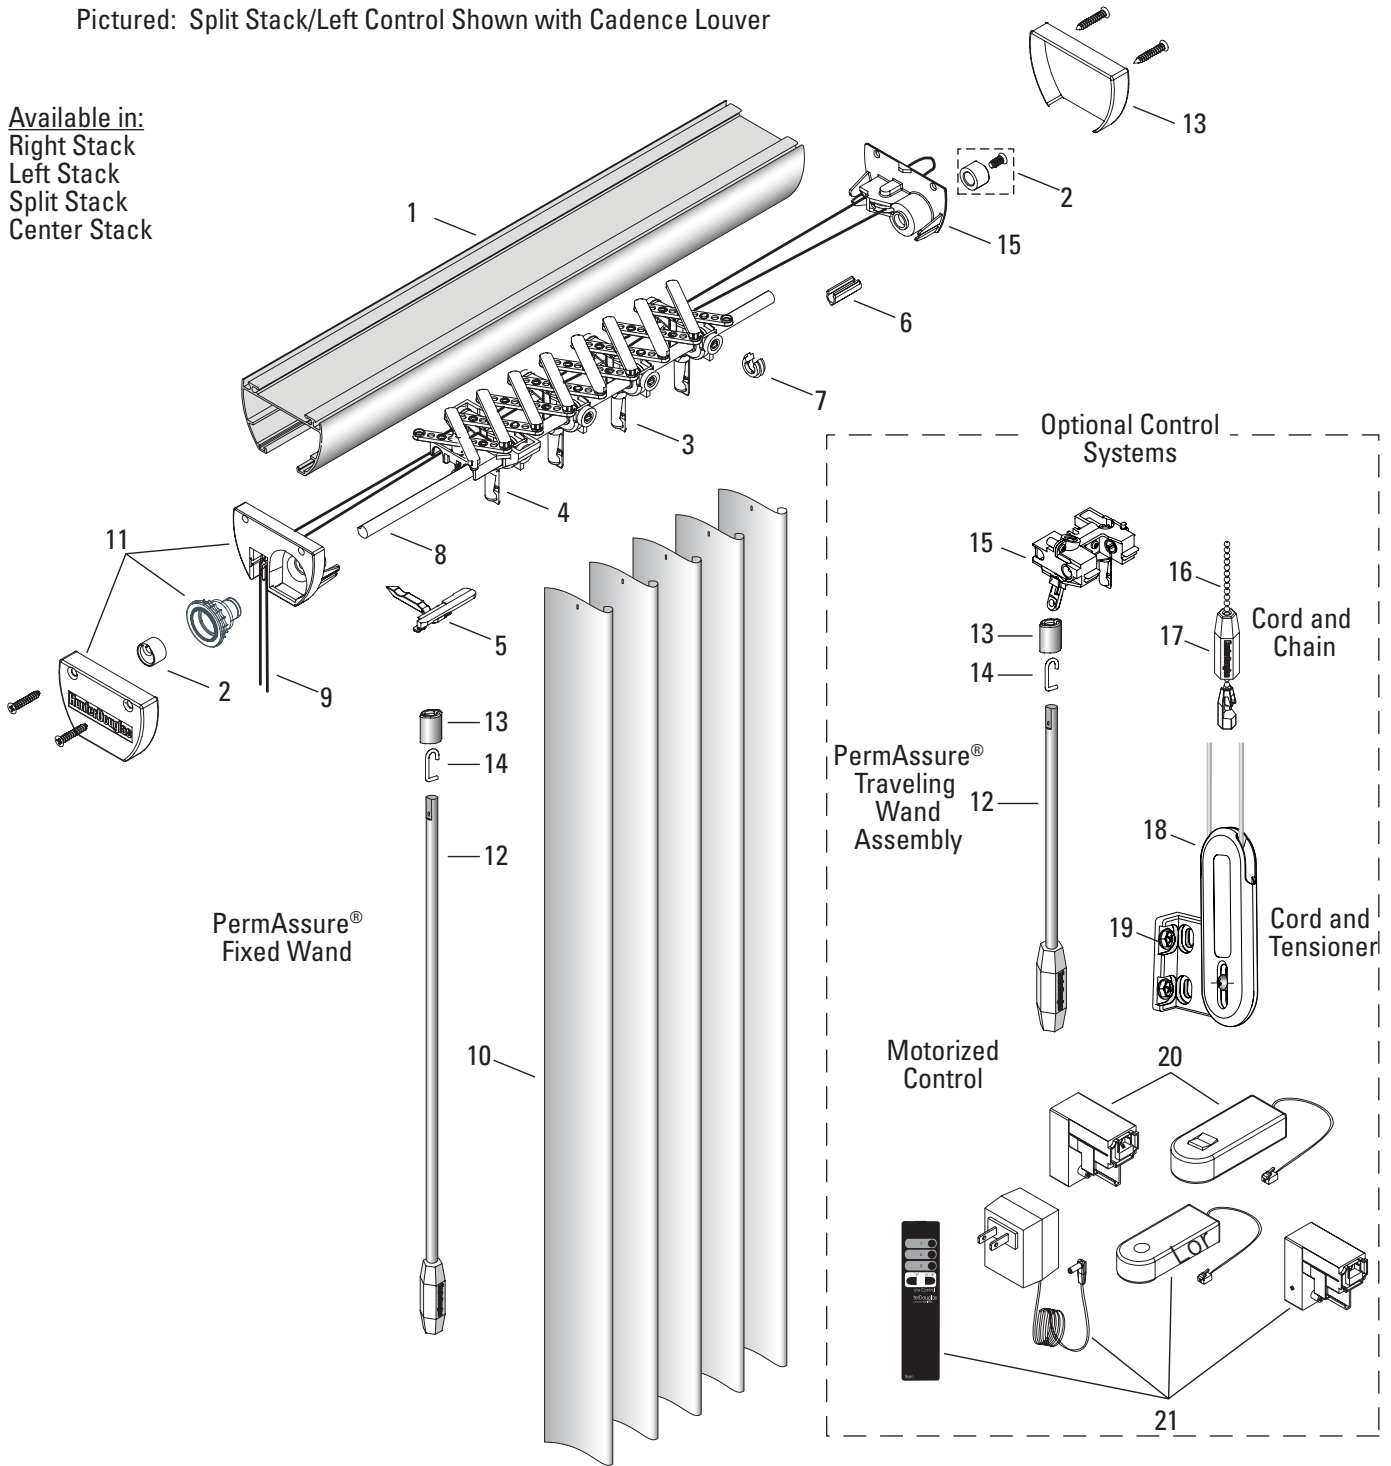

# Paramount® Headrail System

Pictured: Split Stack/Left Control Shown with Cadence Louver

Available in:  
 Right Stack  
 Left Stack  
 Split Stack  
 Center Stack

# Paramount® Headrail System

No.	PCN	Description
1.	7799860	Standard Channel (16') - Ivory Whisper
2.	97840	Tilt Rod Retention Assembly
3.	7700821	3½" Carrier Assembly
4.	7700826	3½" Lead Carrier Guide
5.	7700827	Tilt Rod Support Assembly
6.	97842	1½" Omega Spacer
7.	97841	Stop C-Clip
8.	97890	Tilt Rod (16')
9.	2930320111	Cord HC PLTD 2.2MM Ivory
	2930320313	2.2MM Cord D22 Tan
	2930320379	RRO 2.2MM Cord D22 Medium Bronze
	PS0563B	Traverse Cord - Natural
10.	N/A	Vanes
11.	7700810	Parmt/Permatilt EC Assy - Ivory

## PermAssure Traveling Wand

12.	PermAssure®	
	1021180	12" Wand – Rich Cream; 320
	1021183	24" Wand – Rich Cream; 320
	1021189	38" Wand – Rich Cream; 320
	1021196	48" Wand – Rich Cream; 320
	1021203	60" Wand – Rich Cream; 320
	1021184	24" Wand – White Tiara; 661
	1021190	38" Wand – White Tiara; 661
	1021197	48" Wand – White Tiara; 661
	1021204	60" Wand - White Tiara; 661
	1021182	24" Wand – Dove Gray; 180
	1021188	38" Wand – Dove Gray; 180
	1021195	48" Wand – Dove Gray; 180
	1021202	60" Wand - Dove Gray; 180
	1021181	24" Wand – Bronze; 064
	1021187	38" Wand – Bronze; 064
	1021194	48" Wand – Bronze; 064
	1021201	60" Wand - Bronze; 064
	1021185	24" Wand – Ash; 689
	1021191	38" Wand – Ash; 689
	1021198	48" Wand – Ash; 689
	1021205	60" Wand - Ash; 689
13.	Wand Sleeve	
	7707892	White
	1021308	Bronze; 064
	1021309	Dove Gray; 180
	1021310	Rich Cream; 320
	1021311	Ash; 689
14.	1021313	Wand Hook
15.	Wand Set	
	7708805	Parmt/PermAssure Wand EC Set-Side
	7708806	Parmt/PermAssure Wand EC Set-Center