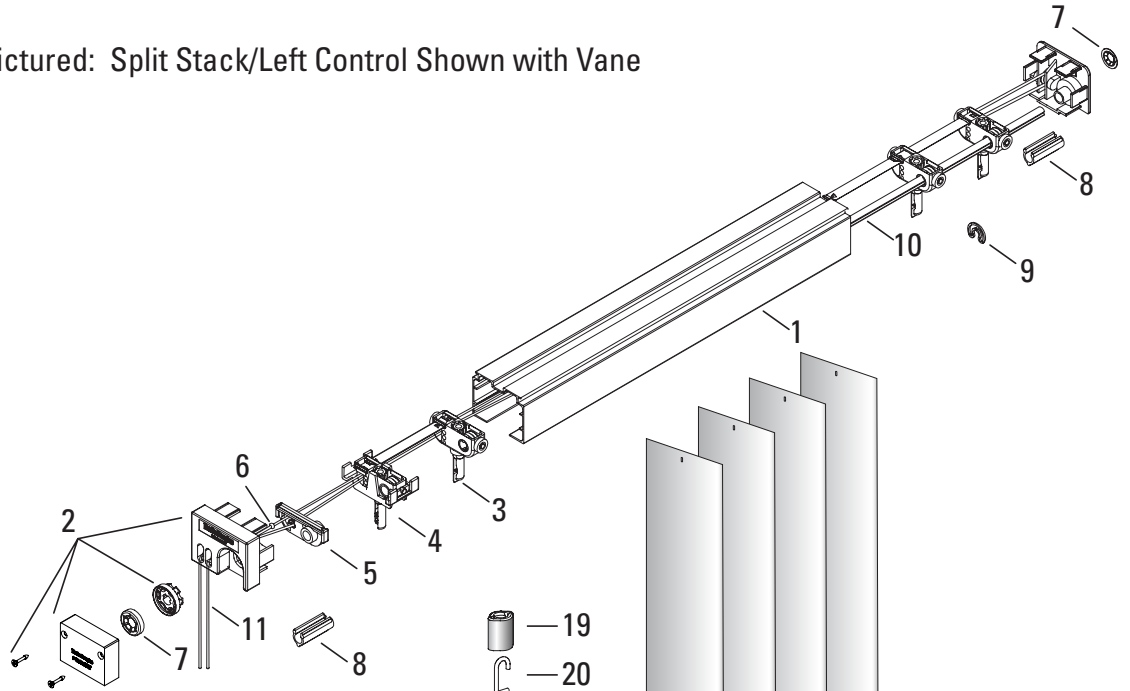

# PermaTrak® Headrail System

Pictured: Split Stack/Left Control Shown with Vane

Available in:  
 Right Stack  
 Left Stack  
 Split Stack  
 Center Stack

Optional Control Systems

PermAssure®  
 Fixed Wand

PermAssure®  
 Cord & Chain  
 Traveling  
 Wand

Motorized