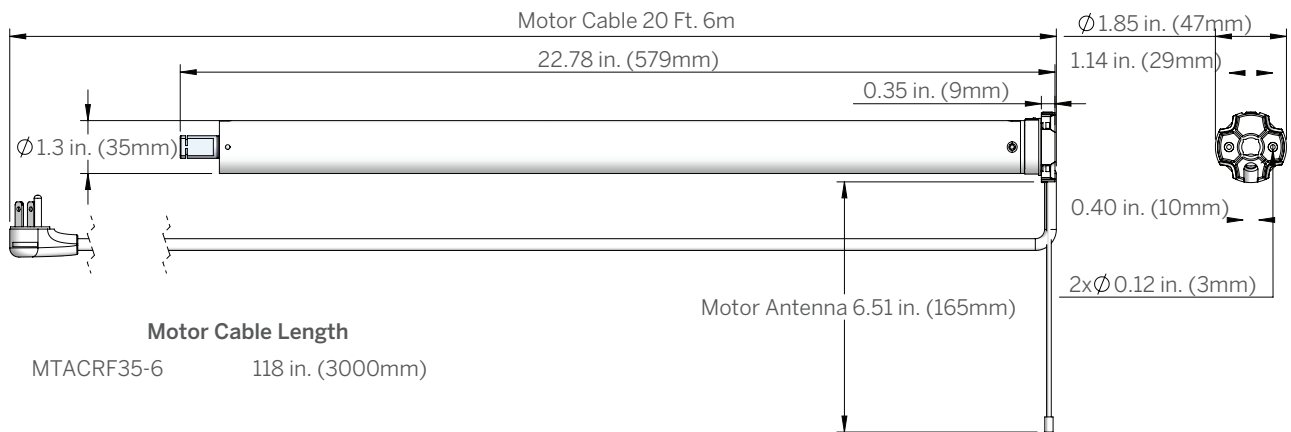

OTTO™ WIRED 6 MOTOR SYSTEM

Item # 1041145

Description: AC Tubular motor with RF control with long cable

FEATURES

- Leveling Control
- Simple limit setting and adjustment
- Favorite position
- 2 way RF communication
- Simple programming
- Low Noise Operation

TECHNOLOGIES

- Electronic Limit
- 433 Mhz Bi-directional
- Leveling Control
- Favorite Position

DIMENSIONS

SPECIFICATIONS

Voltage	110-120 A/C	IP Rating	IP44
Torque	6.0 Nm	Limit Switch Type	Electronic
Max Run Time	4 Min	Amps	0.85A
Speed	33 RPM	Temp Working Range	32° F - 140° F (0° C - 60° C)
Radio Frequency	433.92 MHz	Insulation Class	III
RF Modulation	FSK	Sound Level	-44DB