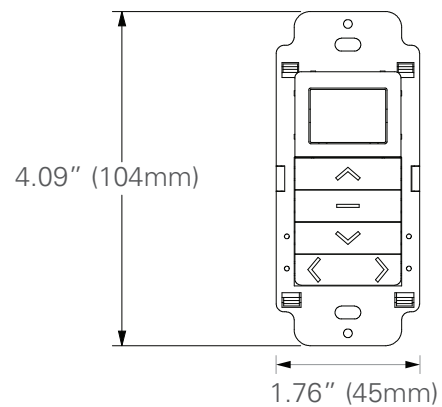

- Customizable 15 channel
- LCD display with the 15 Channel wall switch
- Compatible with screw-less decorator cover plates
- Hide unused channel function (15 Channel SWITCH)
- Individual and Group Control

### SPECIFICATIONS

<b>Input Voltage</b>	3V (AAA x 2)
<b>Transmitting Frequency</b>	433 MHz
<b>Transmitting Power</b>	10 mW
<b>Operating Temperature</b>	14 to 122 °F
<b>Transmitting Distance</b>	20 Meters typical Up to 100 Meters unobstructed

### DIMENSIONS