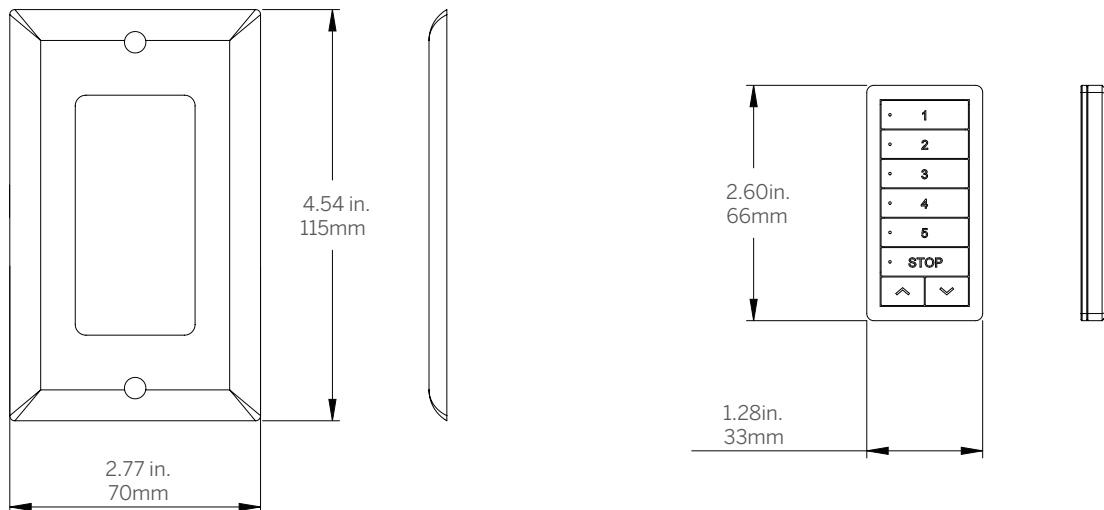

OTTO™ WALL SWITCH - FLUSH MOUNT

Item # MTRF-WS5-FLUSH Description: RF White 5 Channel Decorator Surface Mount Switch

FEATURES

Surface mount switches feature a contemporary design and a wire-free deployment, making them retrofit ready for any location. Paradigm 5 channel switches are perfect for all internal motorized shade applications.

- Multi channel selectable
- Retrofit Ready
- Group Control
- Compatible with screw-less decorator cover plates
- Optionally functions as a hand-held remote

DIMENSIONS

SPECIFICATIONS

Input Voltage	3V (CR2430 x 1)
Transmitting Frequency	433 MHz
Transmitting Power	10 mW
Operating Temperature	14 to 122 °F
Transmitting Distance	20 Meters typical Up to 100 Meters unobstructed