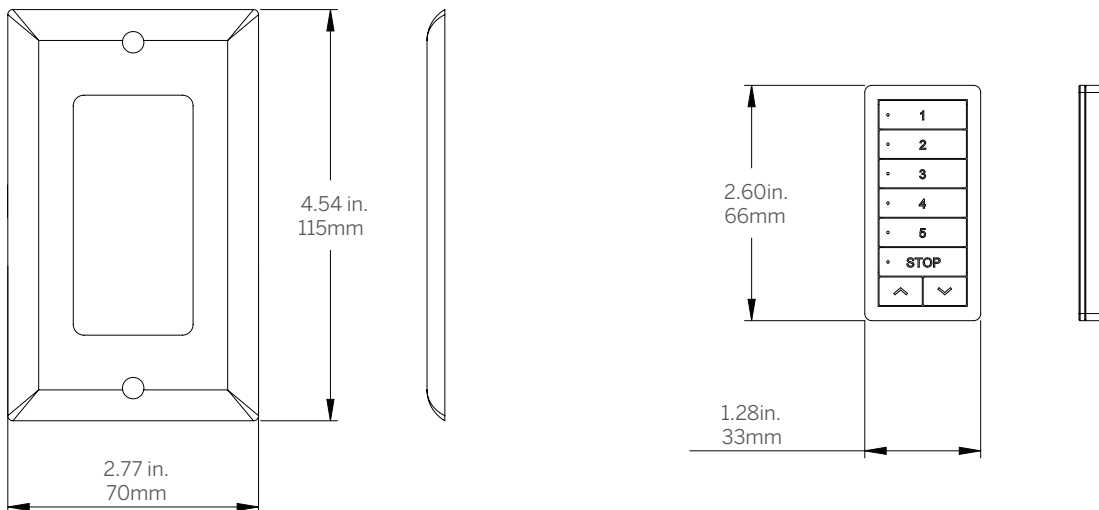

OTTO™ WALL SWITCH - FLUSH MOUNT

Item # MTRF-WS5-FLUSH

Description: RF White 5 Channel Decorator Surface Mount Switch

FEATURES

Surface mount switches feature a contemporary design and a wire-free deployment, making them retrofit ready for any location. Paradigm 5 channel switches are perfect for all internal motorized shade applications.

- Multi channel selectable
- Retrofit Ready
- Group Control
- Compatible with screw-less decorator cover plates
- Optionally functions as a hand-held remote

DIMENSIONS

SPECIFICATIONS

Input Voltage	3V (CR2430 x 1)
Transmitting Frequency	433 MHz
Transmitting Power	10 mW
Operating Temperature	14 to 122 °F
Transmitting Distance	20 Meters typical Up to 100 Meters unobstructed