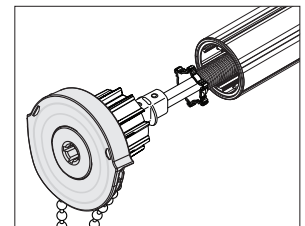

RB 500+ Heavy Duty Clutch & Bracket

SPECIFICATIONS

Mount: Face, Wall, or Ceiling

Tube Size: 50mm (2") and 62mm (2.5")

Shade Width: *Over 80" (shade width dependent on fabric weight - see table)

Lift Capacity: 9 lbs

Lift Capacity with Spring Assist: 13 lbs

Lift Capacity with Counter Balance: Over 13 lbs

Light Gap: Clutch End - 1"; Idle End - 7/8"

Chain: Stainless Steel

Chain Tensioner Color: Black, Grey, & White

Clutch Color: Grey

Bracket Color: Grey

Bracket Cover Colors: Black, Grey, & White

Hembar: Determined by fabric

* Fabric Weight	Up to 6 oz/yd ² (L)	6 - 12.875 oz/yd ² (M)	>12.875 oz/yd ² (H)
Shade Width	~192"	~170"	~156"

L = Light, M = Medium, H = Heavy

Bracket	Dimensions	Max Roll Up
Bracket 55L	3.46"H x 2.56"W x 3.9"D	3.8"
Bracket 75L	3.46"H x 2.56"W x 4.69"D	5.4"

OPTIONS

Spring Assist

Counter Balance System

Integrated Leveler