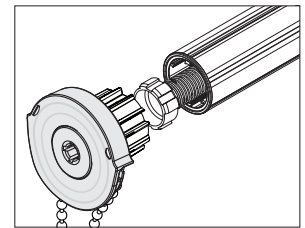

RB 500+ Heavy Duty Clutch & Bracket

SPECIFICATIONS

Mount: Face, Wall, or Ceiling

Tube Size: 50mm (2") and 62mm (2.5")

Shade Width: *Over 80" (shade width dependent on fabric weight - see table)

Lift Capacity: 9 lbs

Lift Capacity with Spring Assist: 13 lbs

Lift Capacity with Counter Balance: Over 13 lbs

Light Gap: Clutch End - 1"; Idle End - 7/8"

Chain: Stainless Steel

Chain Tensioner Color: Black, Grey, & White

Clutch Color: Grey

Bracket Color: Grey

Bracket Cover Colors: Black, Grey, & White

Hembar: Determined by fabric

* Fabric Weight	Up to 6 oz/yd ² (L)	6 - 12.875 oz/yd ² (M)	>12.875 oz/yd ² (H)
Shade Width	~192"	~170"	~156"

L = Light, M = Medium, H = Heavy

Bracket	Dimensions	Max Roll Up
Bracket 55L	3.46"H x 2.56"W x 3.9"D	3.8"
Bracket 75L	3.46"H x 2.56"W x 4.69"D	5.4"

OPTIONS

Spring Assist

Counter Balance System

Integrated Leveler