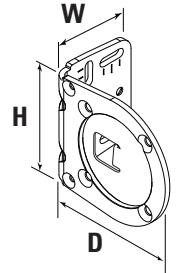

RB 500+ Heavy Duty Clutch & Bracket

SPECIFICATIONS

Mount: Face, Wall, or Ceiling

Tube Size: 50mm (2") and 62mm (2.5")

Shade Width: *Over 80" (shade width dependent on fabric weight - see table)

Lift Capacity: 9 lbs

Lift Capacity with Spring Assist: 13 lbs

Lift Capacity with Counter Balance: Over 13 lbs

Light Gap: Clutch End - 1"; Idle End - 7/8"

Chain: Stainless Steel

Chain Tensioner Color: Black, Grey, & White

Clutch Color: Grey

Bracket Color: Grey

Bracket Cover Colors: Black, Grey, & White

Hembar: Determined by fabric

* Fabric Weight	Up to 6 oz/yd ² (L)	6 - 12.875 oz/yd ² (M)	>12.875 oz/yd ² (H)
Shade Width	~192"	~170"	~156"

L = Light, M = Medium, H = Heavy

Bracket	Dimensions	Max Roll Up
Bracket 55L	3.46"H x 2.56"W x 3.9"D	3.8"
Bracket 75L	3.46"H x 2.56"W x 4.69"D	5.4"

OPTIONS

Spring Assist

Counter Balance System

Integrated Leveler