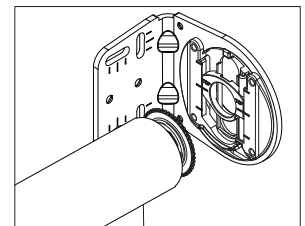

RB 500+ Heavy Duty Clutch & Bracket

SPECIFICATIONS

Mount: Face, Wall, or Ceiling

Tube Size: 50mm (2") and 62mm (2.5")

Shade Width: *Over 80" (shade width dependent on fabric weight - see table)

Lift Capacity: 9 lbs

Bracket Color: Grey

Bracket Cover Colors: Black, Grey, & White

Hembar: Determined by fabric

* Fabric Weight	Up to 6 oz/yd ² (L)	6 - 12.875 oz/yd ² (M)	>12.875 oz/yd ² (H)
Shade Width	~192"	~170"	~156"

L = Light, M = Medium, H = Heavy

Bracket	Dimensions	Max Roll Up
Bracket 55L	3.46"H x 2.56"W x 3.9"D	3.8"
Bracket 75L	3.46"H x 2.56"W x 4.69"D	5.4"

OPTIONS

Spring Assist

Counter Balance System

Integrated Leveler