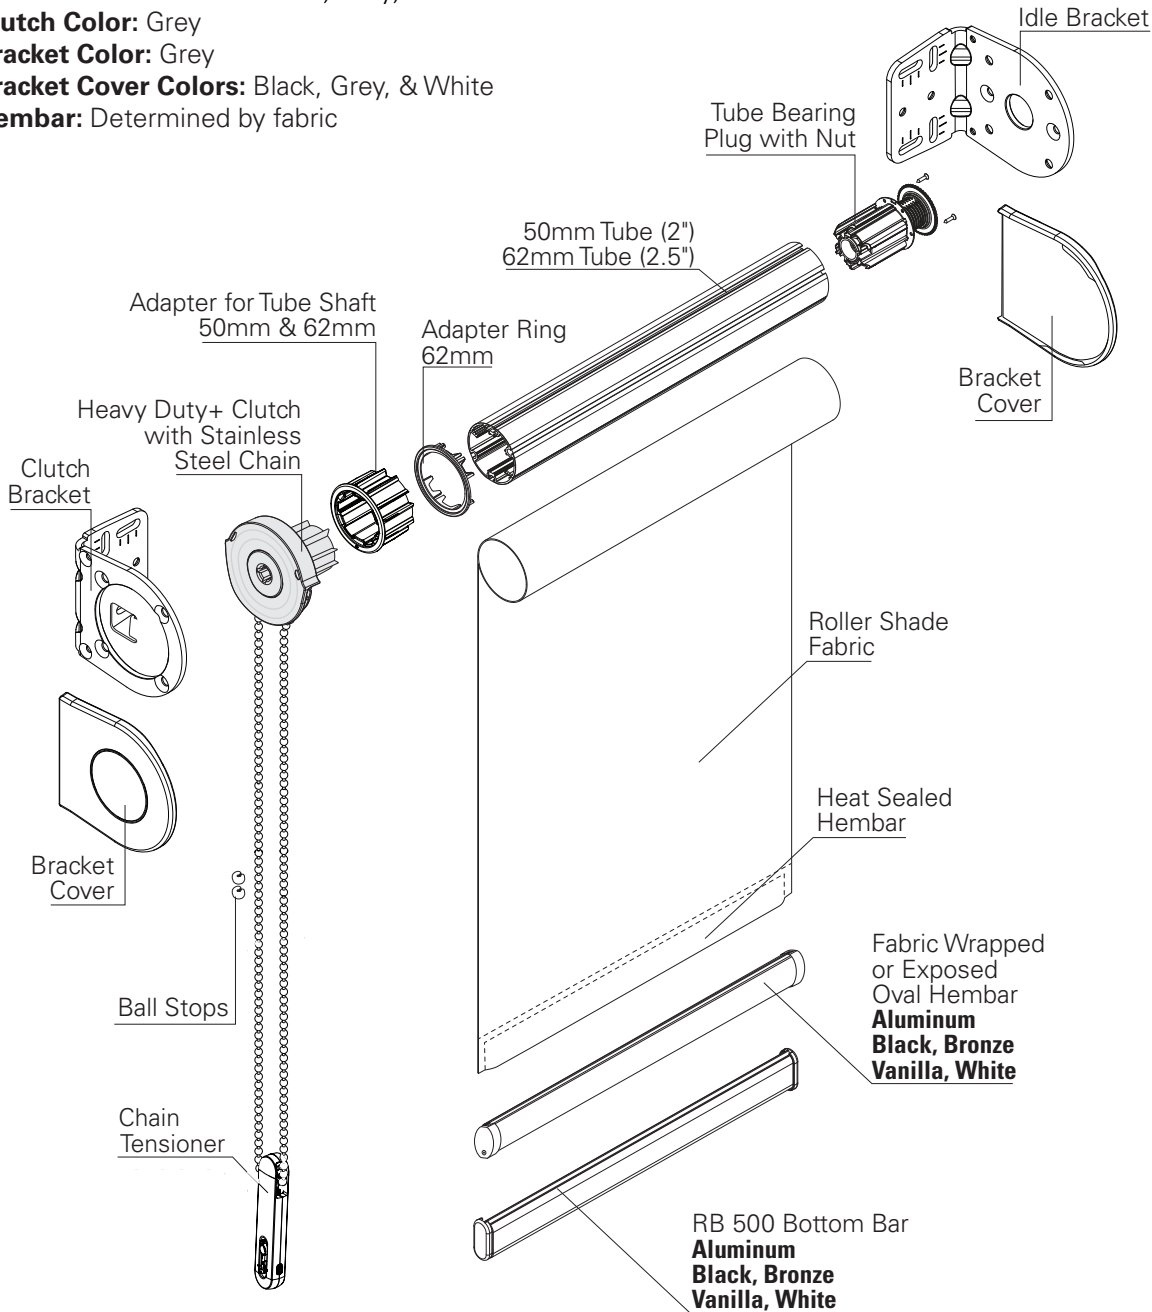

RB 500+ Heavy Duty Clutch & Bracket

SPECIFICATIONS

Mount: Face, Wall, or Ceiling

Tube Size: 50mm (2") and 62mm (2.5")

Shade Width: *Over 80" (shade width dependent on fabric weight - see table)

Lift Capacity: 9 lbs

Lift Capacity with Spring Assist: 13 lbs

Lift Capacity with Counter Balance: Over 13 lbs

Light Gap: Clutch End - 1"; Idle End - 7/8"

Chain: Stainless Steel

Chain Tensioner Color: Black, Grey, & White

Clutch Color: Grey

Bracket Color: Grey

Bracket Cover Colors: Black, Grey, & White

Hembar: Determined by fabric

* Fabric Weight	Up to 6 oz/yd ² (L)	6 - 12.875 oz/yd ² (M)	>12.875 oz/yd ² (H)
Shade Width	~192"	~170"	~156"

L = Light, M = Medium, H = Heavy

Bracket	Dimensions	Max Roll Up
Bracket 55L	3.46"H x 2.56"W x 3.9"D	3.8"
Bracket 75L	3.46"H x 2.56"W x 4.69"D	5.4"

OPTIONS

Spring Assist

Counter Balance System

Integrated Leveler