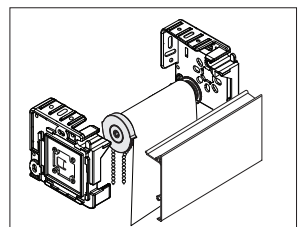

RB 500+ Heavy Duty Clutch - 4" Fascia

SPECIFICATIONS

Mount: Face, Wall, or Ceiling

Tube Size: 50mm (2") and 62mm (2.5")

Shade Width: *Over 80" (shade width dependent on fabric weight - see table)

Lift Capacity: 9 lbs

Clutch Color: Grey

Bracket Color: Grey

Bracket Cover Colors: Black, Grey, & White

Hembar: Determined by fabric

* Fabric Weight	Up to 6 oz/yd ² (L)	6 - 12.875 oz/yd ² (M)	>12.875 oz/yd ² (H)
Shade Width	~192"	~170"	~156"

L = Light, M = Medium, H = Heavy

Bracket	Dimensions	Max Roll Up
4" Fascia	4" H x 1" W x 4" D	3-3/4" (3.75")

OPTIONS

Spring Assist

Counter Balance System

Reverse Roll Fascia