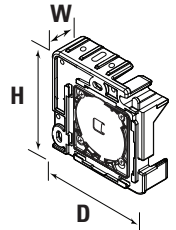

RB 500+ Heavy Duty Clutch - 4" Fascia

SPECIFICATIONS

Mount: Face, Wall, or Ceiling

Tube Size: 50mm (2") and 62mm (2.5")

Shade Width: *Over 80" (shade width dependent on fabric weight - see table)

Lift Capacity: 9 lbs

Clutch Color: Grey

Bracket Color: Grey

Bracket Cover Colors: Black, Grey, & White

Hembar: Determined by fabric

* Fabric Weight	Up to 6 oz/yd ² (L)	6 - 12.875 oz/yd ² (M)	>12.875 oz/yd ² (H)
Shade Width	~192"	~170"	~156"

L = Light, M = Medium, H = Heavy

Bracket	Dimensions	Max Roll Up
4" Fascia	4" H x 1" W x 4" D	3-3/4" (3.75")

OPTIONS

Spring Assist

Counter Balance System

Reverse Roll Fascia