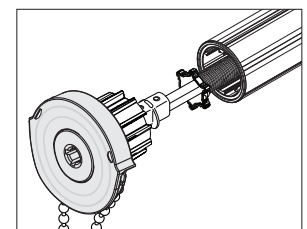

RB 500+ Heavy Duty Clutch - 4" Fascia

SPECIFICATIONS

Mount: Face, Wall, or Ceiling

Tube Size: 50mm (2") and 62mm (2.5")

Shade Width: *Over 80" (shade width dependent on fabric weight - see table)

Lift Capacity: 9 lbs

Lift Capacity with Spring Assist: 13 lbs

Lift Capacity with Counter Balance: Over 13 lbs

Light Gap: Clutch End - 1", Idle End - 7/8"

Chain: Stainless Steel

Chain Breaking Strength: 110 lbs

Chain Tensioner Color: Black, Grey, & White

Clutch Color: Grey

Bracket Color: Grey

Bracket Cover Colors: Black, Grey, & White

Hembar: Determined by fabric

* Fabric Weight	Up to 6 oz/yd ² (L)	6 - 12.875 oz/yd ² (M)	>12.875 oz/yd ² (H)
Shade Width	~192"	~170"	~156"

L = Light, M = Medium, H = Heavy

Bracket	Dimensions	Max Roll Up
4" Fascia	4" H x 1" W x 4" D	3-3/4" (3.75")

OPTIONS

Spring Assist

Counter Balance System

Reverse Roll Fascia