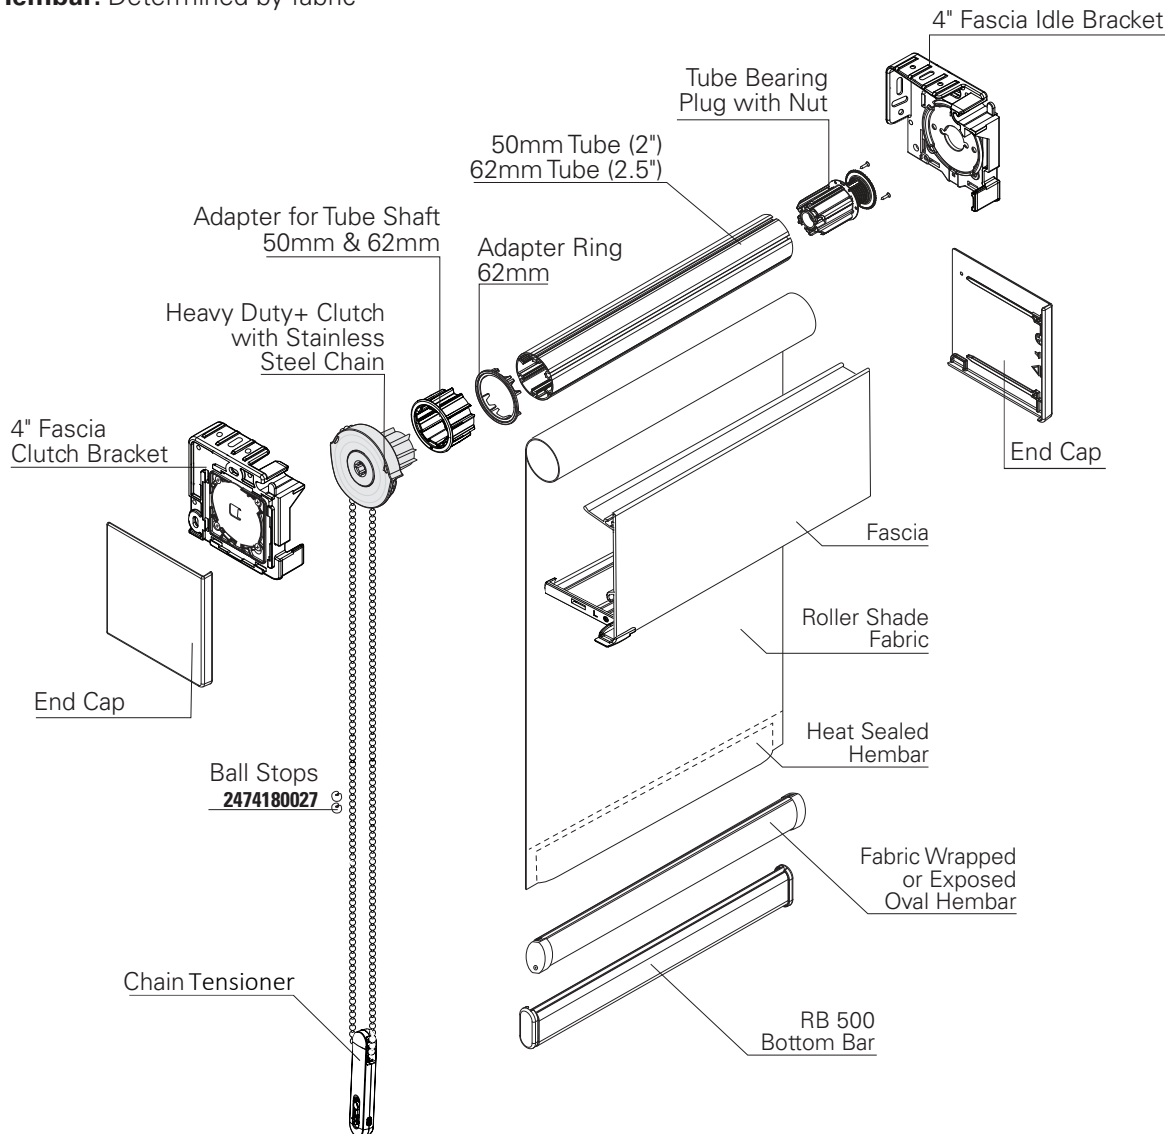

RB 500+ Heavy Duty Clutch - 4" Fascia

SPECIFICATIONS

Mount: Face, Wall, or Ceiling

Tube Size: 50mm (2") and 62mm (2.5")

Shade Width: *Over 80" (shade width dependent on fabric weight - see table)

Lift Capacity: 9 lbs

Lift Capacity with Spring Assist: 13 lbs

Lift Capacity with Counter Balance: Over 13 lbs

Light Gap: Clutch End - 1", Idle End - 7/8"

Chain: Stainless Steel

Chain Breaking Strength: 110 lbs

Chain Tensioner Color: Black, Grey, & White

Clutch Color: Grey

Bracket Color: Grey

Bracket Cover Colors: Black, Grey, & White

Hembar: Determined by fabric

* Fabric Weight	Up to 6 oz/yd ² (L)	6 - 12.875 oz/yd ² (M)	>12.875 oz/yd ² (H)
Shade Width	~192"	~170"	~156"

L = Light, M = Medium, H = Heavy

Bracket	Dimensions	Max Roll Up
4" Fascia	4" H x 1" W x 4" D	3-3/4" (3.75")

OPTIONS

Spring Assist

Counter Balance System

Reverse Roll Fascia