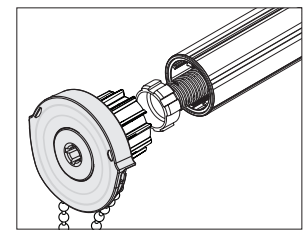

RB 500+ Heavy Duty Clutch - 4" Fascia

SPECIFICATIONS

Mount: Face, Wall, or Ceiling

Tube Size: 50mm (2") and 62mm (2.5")

Shade Width: *Over 80" (shade width dependent on fabric weight - see table)

Lift Capacity: 9 lbs

Lift Capacity with Spring Assist: 13 lbs

Lift Capacity with Counter Balance: Over 13 lbs

Light Gap: Clutch End - 1", Idle End - 7/8"

Chain: Stainless Steel

Chain Breaking Strength: 110 lbs

Chain Tensioner Color: Black, Grey, & White

Clutch Color: Grey

Bracket Color: Grey

Bracket Cover Colors: Black, Grey, & White

Hembar: Determined by fabric

* Fabric Weight	Up to 6 oz/yd ² (L)	6 - 12.875 oz/yd ² (M)	>12.875 oz/yd ² (H)
Shade Width	~192"	~170"	~156"

L = Light, M = Medium, H = Heavy

Bracket	Dimensions	Max Roll Up
4" Fascia	4" H x 1" W x 4" D	3-3/4" (3.75")

OPTIONS

Spring Assist

Counter Balance System

Reverse Roll Fascia