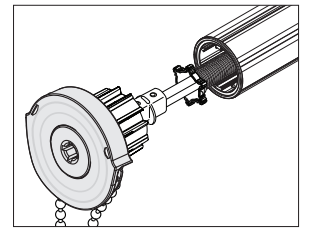

RB 500+ Heavy Duty Clutch - 4" Blockout System

SPECIFICATIONS

Mount: Face, Wall, or Ceiling

Tube Size: 50mm (2") and 62mm (2.5")

Shade Width: *Over 80" (shade width dependent on fabric weight - see table)

Clutch Color: Grey

Bracket Color: Grey

Bracket Cover Colors: Black, Grey, & White

Hembar: Determined by fabric

| * Fabric Weight | Up to 6 oz/yd ² (L) | 6 - 12.875 oz/yd ² (M) | >12.875 oz/yd ² (H) |
|-----------------|--------------------------------|-----------------------------------|--------------------------------|
| Shade Width | ~192" | ~170" | ~156" |

L = Light, M = Medium, H = Heavy

| Bracket | Dimensions | Max Roll Up |
|-----------|--------------------|----------------|
| 4" Fascia | 4" H x 1" W x 4" D | 3-3/4" (3.75") |

OPTIONS

Spring Assist

Counter Balance System

Reverse Roll Fascia

Middle Channel