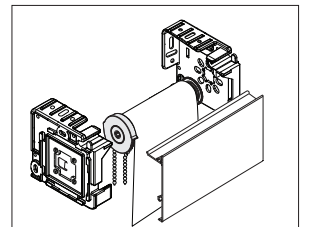

RB 500+ Heavy Duty Clutch - 4" Blockout System

SPECIFICATIONS

Mount: Face, Wall, or Ceiling

Tube Size: 50mm (2") and 62mm (2.5")

Shade Width: *Over 80" (shade width dependent on fabric weight - see table)

Clutch Color: Grey

Bracket Color: Grey

Bracket Cover Colors: Black, Grey, & White

Hembar: Determined by fabric

| * Fabric Weight | Up to 6 oz/yd ² (L) | 6 - 12.875 oz/yd ² (M) | >12.875 oz/yd ² (H) |
|-----------------|--------------------------------|-----------------------------------|--------------------------------|
| Shade Width | ~192" | ~170" | ~156" |

L = Light, M = Medium, H = Heavy

| Bracket | Dimensions | Max Roll Up |
|-----------|--------------------|----------------|
| 4" Fascia | 4" H x 1" W x 4" D | 3-3/4" (3.75") |

OPTIONS

Spring Assist

Counter Balance System

Reverse Roll Fascia

Middle Channel