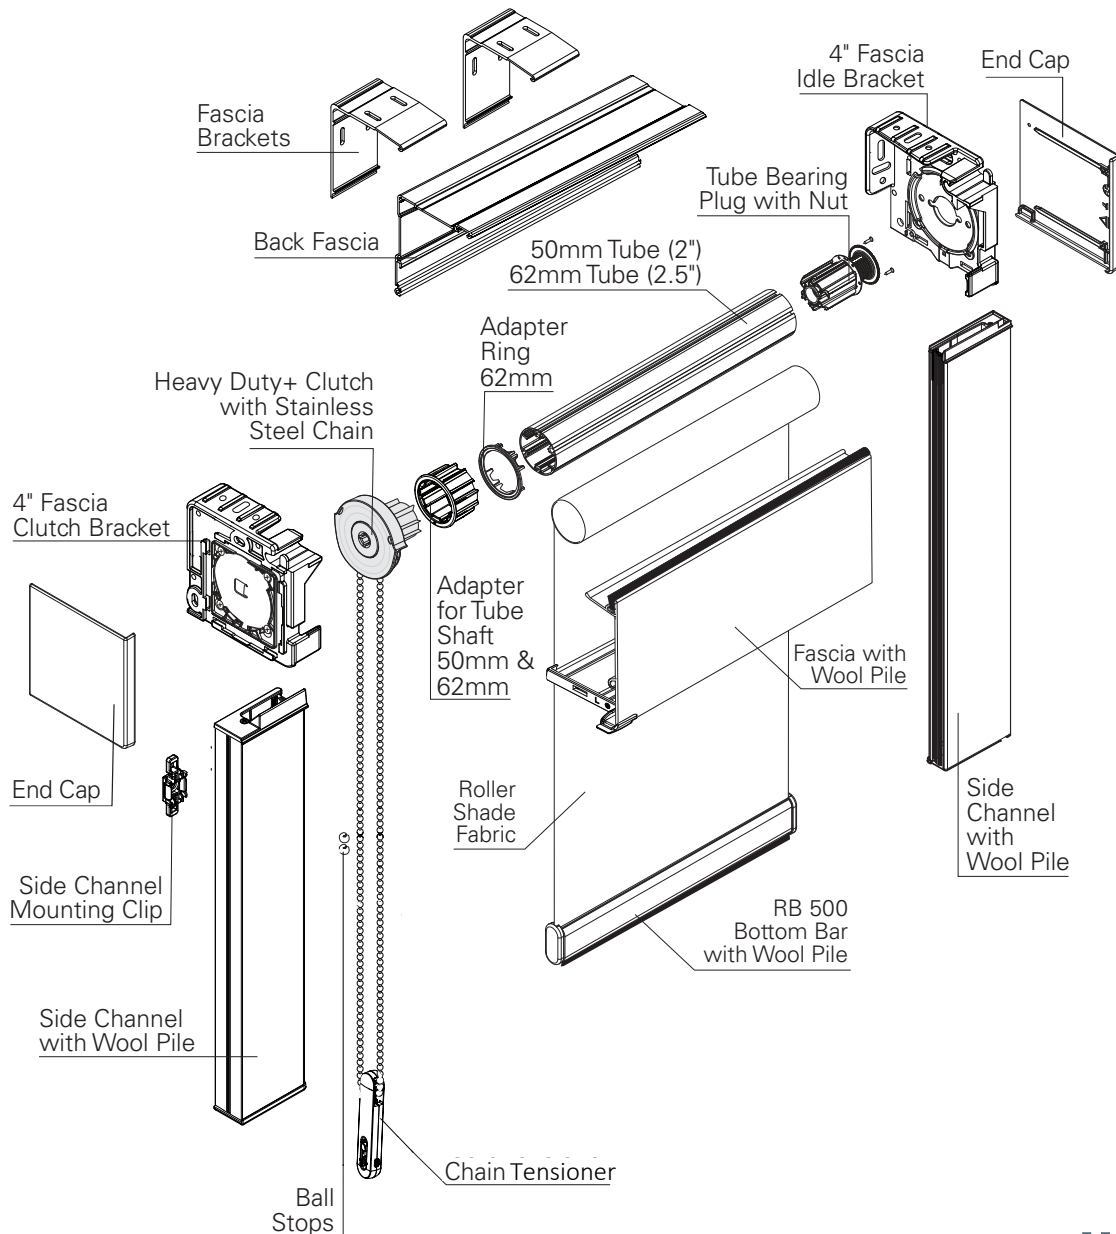

RB 500+ Heavy Duty Clutch - 4" Blockout System

SPECIFICATIONS

Mount: Face, Wall, or Ceiling

Tube Size: 50mm (2") and 62mm (2.5")

Shade Width: *Over 80" (shade width dependent on fabric weight - see table)

Clutch Color: Grey

Bracket Color: Grey

Bracket Cover Colors: Black, Grey, & White

Hembar: Determined by fabric

| * Fabric Weight | Up to 6 oz/yd ² (L) | 6 - 12.875 oz/yd ² (M) | >12.875 oz/yd ² (H) |
|-----------------|--------------------------------|-----------------------------------|--------------------------------|
| Shade Width | ~192" | ~170" | ~156" |

L = Light, M = Medium, H = Heavy

| Bracket | Dimensions | Max Roll Up |
|-----------|--------------------|----------------|
| 4" Fascia | 4" H x 1" W x 4" D | 3-3/4" (3.75") |

OPTIONS

Spring Assist

Counter Balance System

Reverse Roll Fascia

Middle Channel