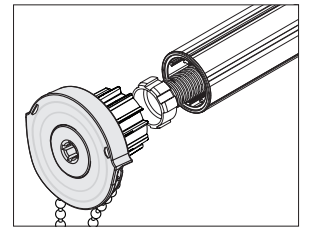

RB 500+ Heavy Duty Clutch - 4" Blockout System

SPECIFICATIONS

Mount: Face, Wall, or Ceiling

Tube Size: 50mm (2") and 62mm (2.5")

Shade Width: *Over 80" (shade width dependent on fabric weight - see table)

Clutch Color: Grey

Bracket Color: Grey

Bracket Cover Colors: Black, Grey, & White

Hembar: Determined by fabric

| * Fabric Weight | Up to 6 oz/yd ² (L) | 6 - 12.875 oz/yd ² (M) | >12.875 oz/yd ² (H) |
|-----------------|--------------------------------|-----------------------------------|--------------------------------|
| Shade Width | ~192" | ~170" | ~156" |

L = Light, M = Medium, H = Heavy

| Bracket | Dimensions | Max Roll Up |
|-----------|--------------------|----------------|
| 4" Fascia | 4" H x 1" W x 4" D | 3-3/4" (3.75") |

OPTIONS

Spring Assist

Counter Balance System

Reverse Roll Fascia

Middle Channel