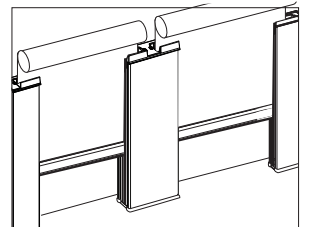

RB 500+ Heavy Duty Clutch - 4" Blockout System

SPECIFICATIONS

Mount: Face, Wall, or Ceiling

Tube Size: 50mm (2") and 62mm (2.5")

Shade Width: *Over 80" (shade width dependent on fabric weight - see table)

L = Light, M = Medium, H = Heavy

| Bracket | Dimensions | Max Roll Up |
|-----------|--------------------|----------------|
| 4" Fascia | 4" H x 1" W x 4" D | 3-3/4" (3.75") |

OPTIONS

Spring Assist

Counter Balance System

Reverse Roll Fascia

Middle Channel