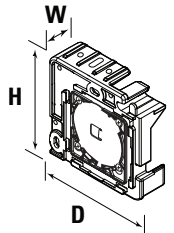

RB 500+ Heavy Duty Clutch - 4" Blockout System

SPECIFICATIONS

Mount: Face, Wall, or Ceiling

Tube Size: 50mm (2") and 62mm (2.5")

Shade Width: *Over 80" (shade width dependent on fabric weight - see table)

Clutch Color: Grey

Bracket Color: Grey

Bracket Cover Colors: Black, Grey, & White

Hembar: Determined by fabric

| * Fabric Weight | Up to 6 oz/yd ² (L) | 6 - 12.875 oz/yd ² (M) | >12.875 oz/yd ² (H) |
|-----------------|--------------------------------|-----------------------------------|--------------------------------|
| Shade Width | ~192" | ~170" | ~156" |

L = Light, M = Medium, H = Heavy

| Bracket | Dimensions | Max Roll Up |
|-----------|--------------------|----------------|
| 4" Fascia | 4" H x 1" W x 4" D | 3-3/4" (3.75") |

OPTIONS

Spring Assist

Counter Balance System

Reverse Roll Fascia

Middle Channel