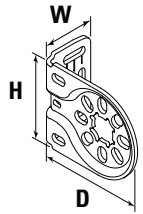

RB 500+ Standard Duty Clutch & Bracket

SPECIFICATIONS

Mount: Face, Wall, or Ceiling

Tube Size: 37mm (1.5")

Shade Width: 12" - 80"

Lift Capacity: 8 lbs

Lift Capacity with Spring Assist: 11 lbs

Light Gap: Clutch End - 3/4", Idle End - 3/4"

Chain: Stainless Steel

Chain Breaking Strength: 110 lbs

Chain Tensioner Color: Black, Grey, & White

Clutch Color: Grey

Bracket Color: Grey

Bracket Cover Colors: Black, Grey, & White

Hembar: Determined by fabric

| Bracket | Dimensions | Max Roll Up |
|------------|--------------------------|-----------------|
| Bracket 38 | 1.96"H x 1.22"W x 2.44"D | 2-1/2" (2.5") |
| Bracket 46 | 1.96"H x 1.22"W x 2.79"D | 3-1/8" (3.125") |
| Bracket 55 | 1.96"H x 1.22"W x 3.14"D | 3-7/8" (3.875") |