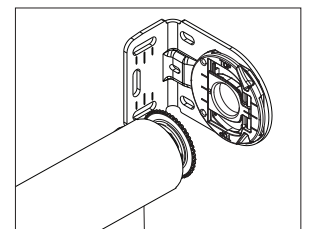

Integrated Leveler