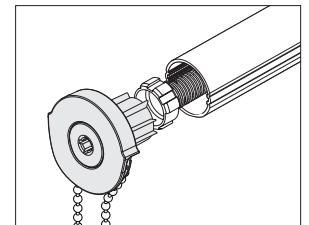

OPTIONS

Spring Assist