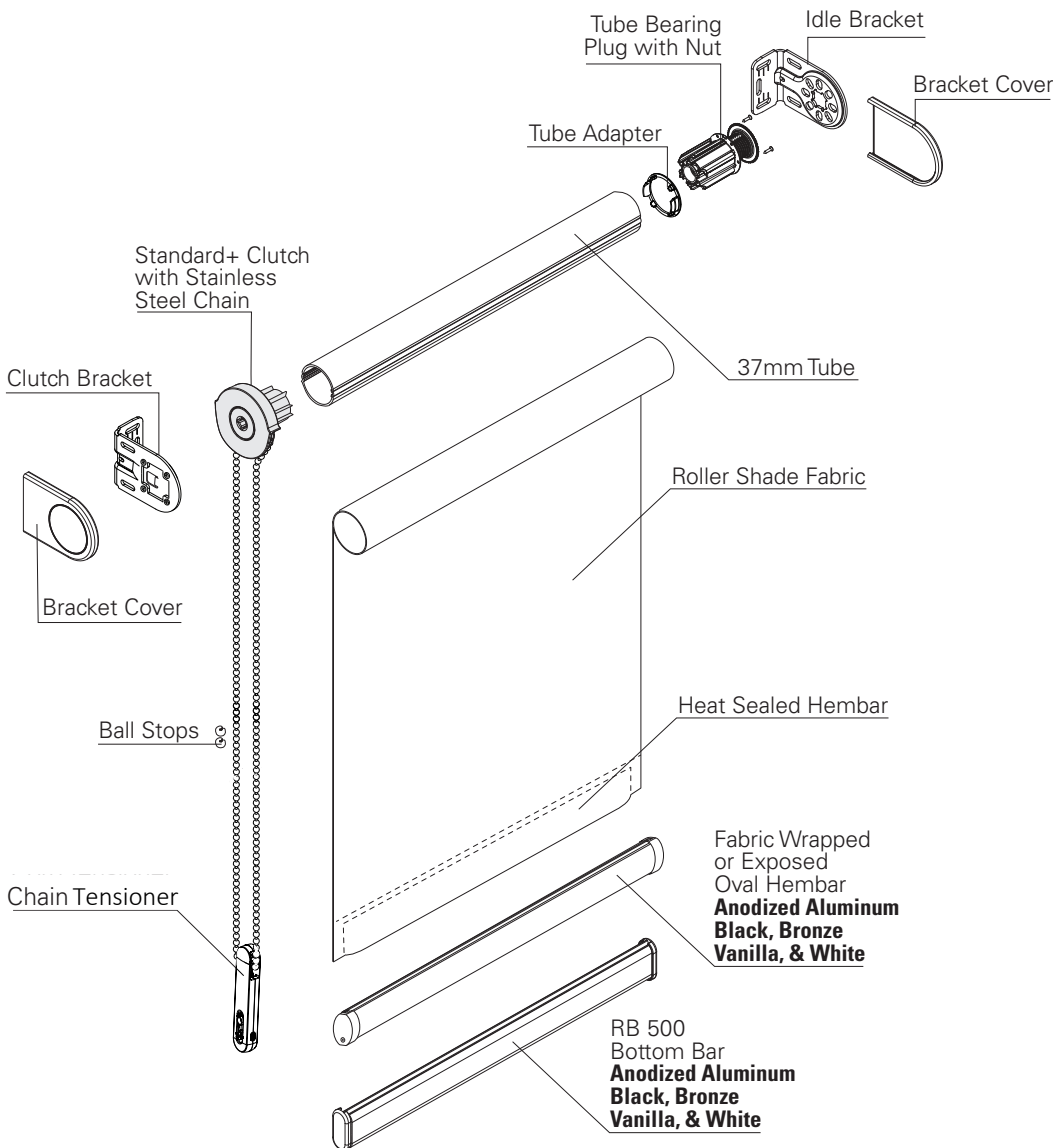

RB 500+ Standard Duty Clutch & Bracket

SPECIFICATIONS

Mount: Face, Wall, or Ceiling

Tube Size: 37mm (1.5")

Shade Width: 12" - 80"

Lift Capacity: 8 lbs

Lift Capacity with Spring Assist: 11 lbs

Light Gap: Clutch End - 3/4", Idle End - 3/4"

Chain: Stainless Steel

Chain Breaking Strength: 110 lbs

Chain Tensioner Color: Black, Grey, & White

Clutch Color: Grey

Bracket Color: Grey

Bracket Cover Colors: Black, Grey, & White

Hembar: Determined by fabric

| Bracket | Dimensions | Max Roll Up |
|------------|--------------------------|-----------------|
| Bracket 38 | 1.96"H x 1.22"W x 2.44"D | 2-1/2" (2.5") |
| Bracket 46 | 1.96"H x 1.22"W x 2.79"D | 3-1/8" (3.125") |
| Bracket 55 | 1.96"H x 1.22"W x 3.14"D | 3-7/8" (3.875") |