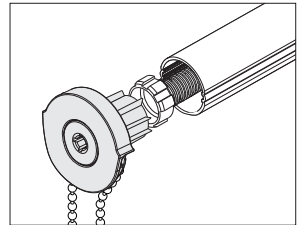

RB 500+ **Standard Duty** Clutch - 3" Fascia

SPECIFICATIONS

Mount: Inside, Outside, or End Mount

Tube Size: 37mm (1.5")

Shade Width: 12" - 80"

Lift Capacity: 8 lbs

Lift Capacity with Spring Assist: 11 lbs

Light gap: Clutch End - 7/8"; Idle End - 5/8"

Chain: Stainless Steel

Chain Breaking Strength: 110 lbs

Clutch Color: Grey

Bracket Color: Grey

Bracket Cover Colors: Black, Grey, & White

Hembar: Determined by fabric

Bracket	Dimensions	Max Roll Up
3" Fascia	3" H x 1" W x 3" D	2-3/4" (2.75")

OPTIONS

Spring Assist

Reverse Roll Fascia