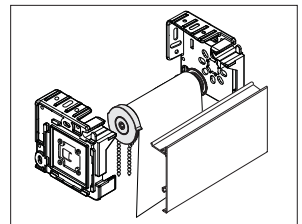

RB 500+ **Standard Duty** Clutch - 3" Fascia

SPECIFICATIONS

Mount: Inside, Outside, or End Mount

Tube Size: 37mm (1.5")

Shade Width: 12" - 80"

Lift Capacity: 8 lbs

Lift Capacity with Spring Assist: 11 lbs

Light gap: Clutch End - 7/8"; Idle End - 5/8"

Chain: Stainless Steel

Chain Breaking Strength: 110 lbs

Clutch Color: Grey

Bracket Color: Grey

Bracket Cover Colors: Black, Grey, & White

Hembar: Determined by fabric

Bracket	Dimensions	Max Roll Up
3" Fascia	3" H x 1" W x 3" D	2-3/4" (2.75")

OPTIONS

Spring Assist

Reverse Roll Fascia