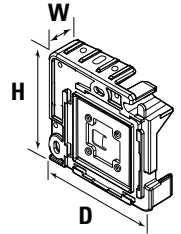

RB 500+ **Standard Duty** Clutch - 3" Fascia

SPECIFICATIONS

Mount: Inside, Outside, or End Mount

Tube Size: 37mm (1.5")

Shade Width: 12" - 80"

Lift Capacity: 8 lbs

Lift Capacity with Spring Assist: 11 lbs

Light gap: Clutch End - 7/8"; Idle End - 5/8"

Chain: Stainless Steel

Chain Breaking Strength: 110 lbs

Clutch Color: Grey

Bracket Color: Grey

Bracket Cover Colors: Black, Grey, & White

Hembar: Determined by fabric

Bracket	Dimensions	Max Roll Up
3" Fascia	3" H x 1" W x 3" D	2-3/4" (2.75")

OPTIONS

Spring Assist

Reverse Roll Fascia