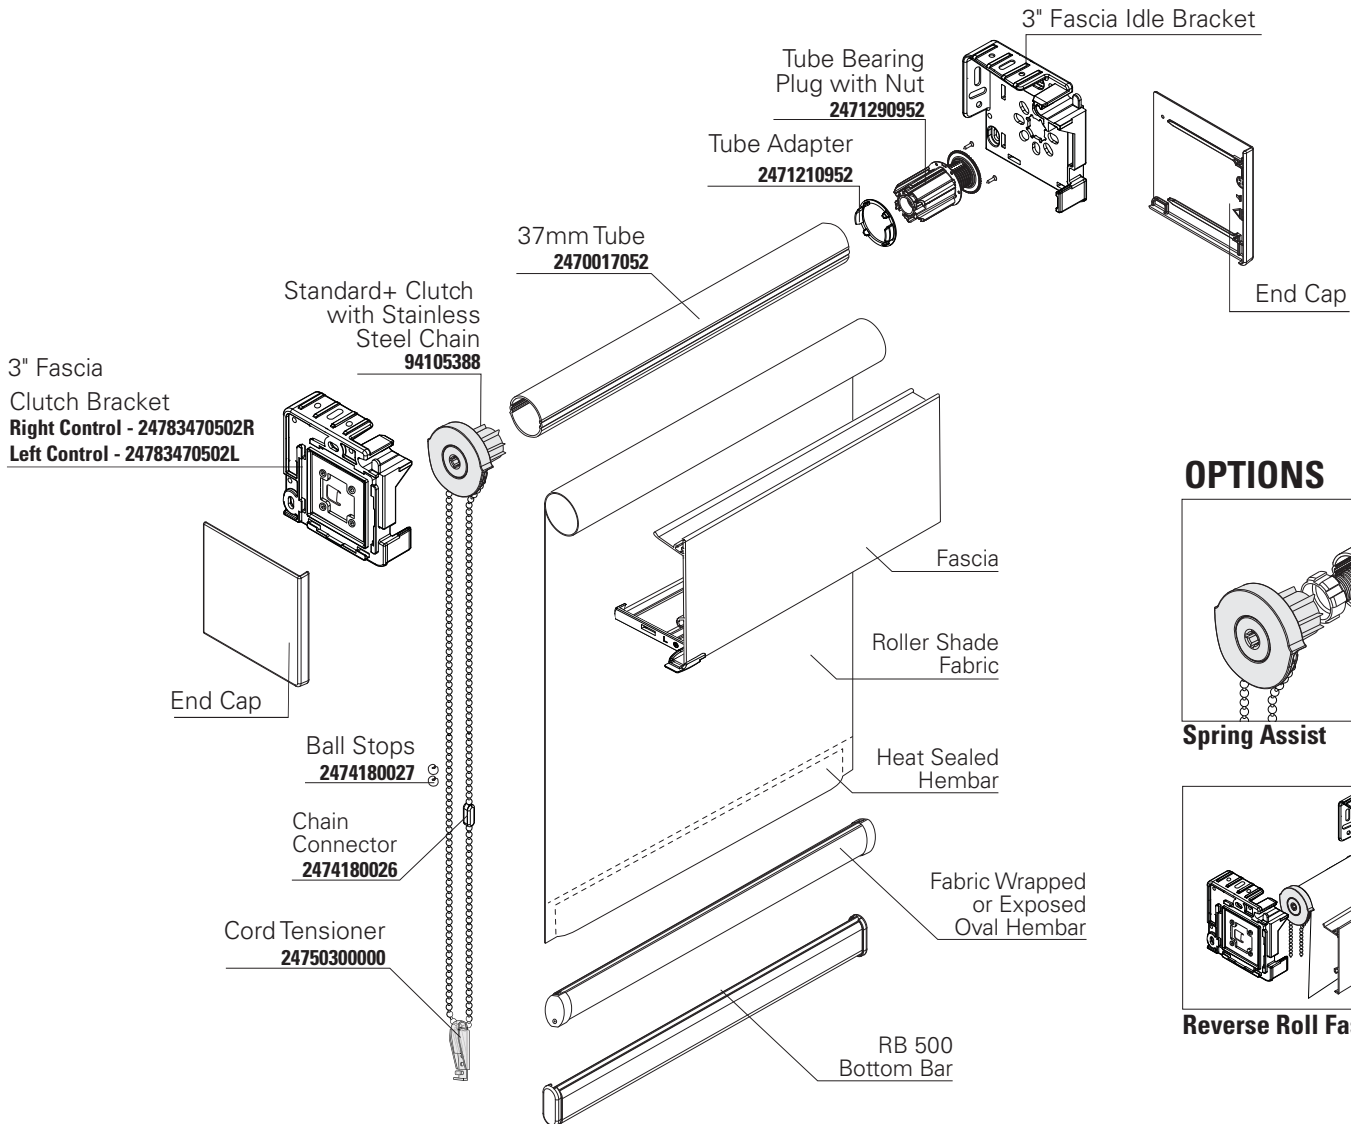

RB 500+ **Standard Duty** Clutch - 3" Fascia

SPECIFICATIONS

Mount: Inside, Outside, or End Mount

Tube Size: 37mm (1.5")

Shade Width: 12" - 80"

Lift Capacity: 8 lbs

Lift Capacity with Spring Assist: 11 lbs

Light gap: Clutch End - 7/8"; Idle End - 5/8"

Chain: Stainless Steel

Chain Breaking Strength: 110 lbs

Clutch Color: Grey

Bracket Color: Grey

Bracket Cover Colors: Black, Grey, & White

Hembar: Determined by fabric

Bracket	Dimensions	Max Roll Up
3" Fascia	3" H x 1" W x 3" D	2-3/4" (2.75")

OPTIONS

Spring Assist

Reverse Roll Fascia