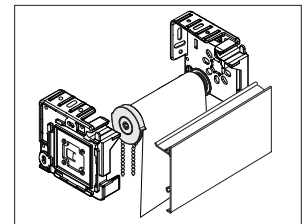

Reverse Roll Fascia