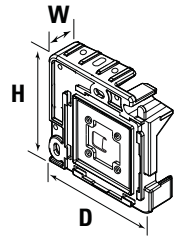

## SPECIFICATIONS

**Mount:** Inside, Outside, or End Mount

**Tube Size:** 37mm (1.5")

**Shade Width:** 12" - 80"

**Lift Capacity:** 8 lbs

**Lift Capacity with Spring Assist:** 11 lbs

**Light gap:** Clutch End - 7/8"; Idle End - 5/8"

**Chain:** Stainless Steel

**Chain Breaking Strength:** 110 lbs

**Chain Tensioner Color:** Black, Grey, & White

**Clutch Color:** Grey

**Bracket Color:** Grey

**Bracket Cover Colors:** Black, Grey, & White

**Hembar:** Determined by fabric

Bracket	Dimensions	Max Roll Up
3" Fascia	3" H x 1" W x 3" D	2-3/4" (2.75")