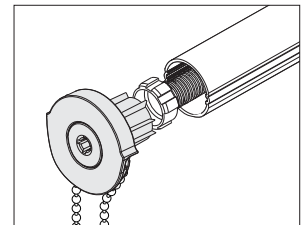

OPTIONS

Spring Assist