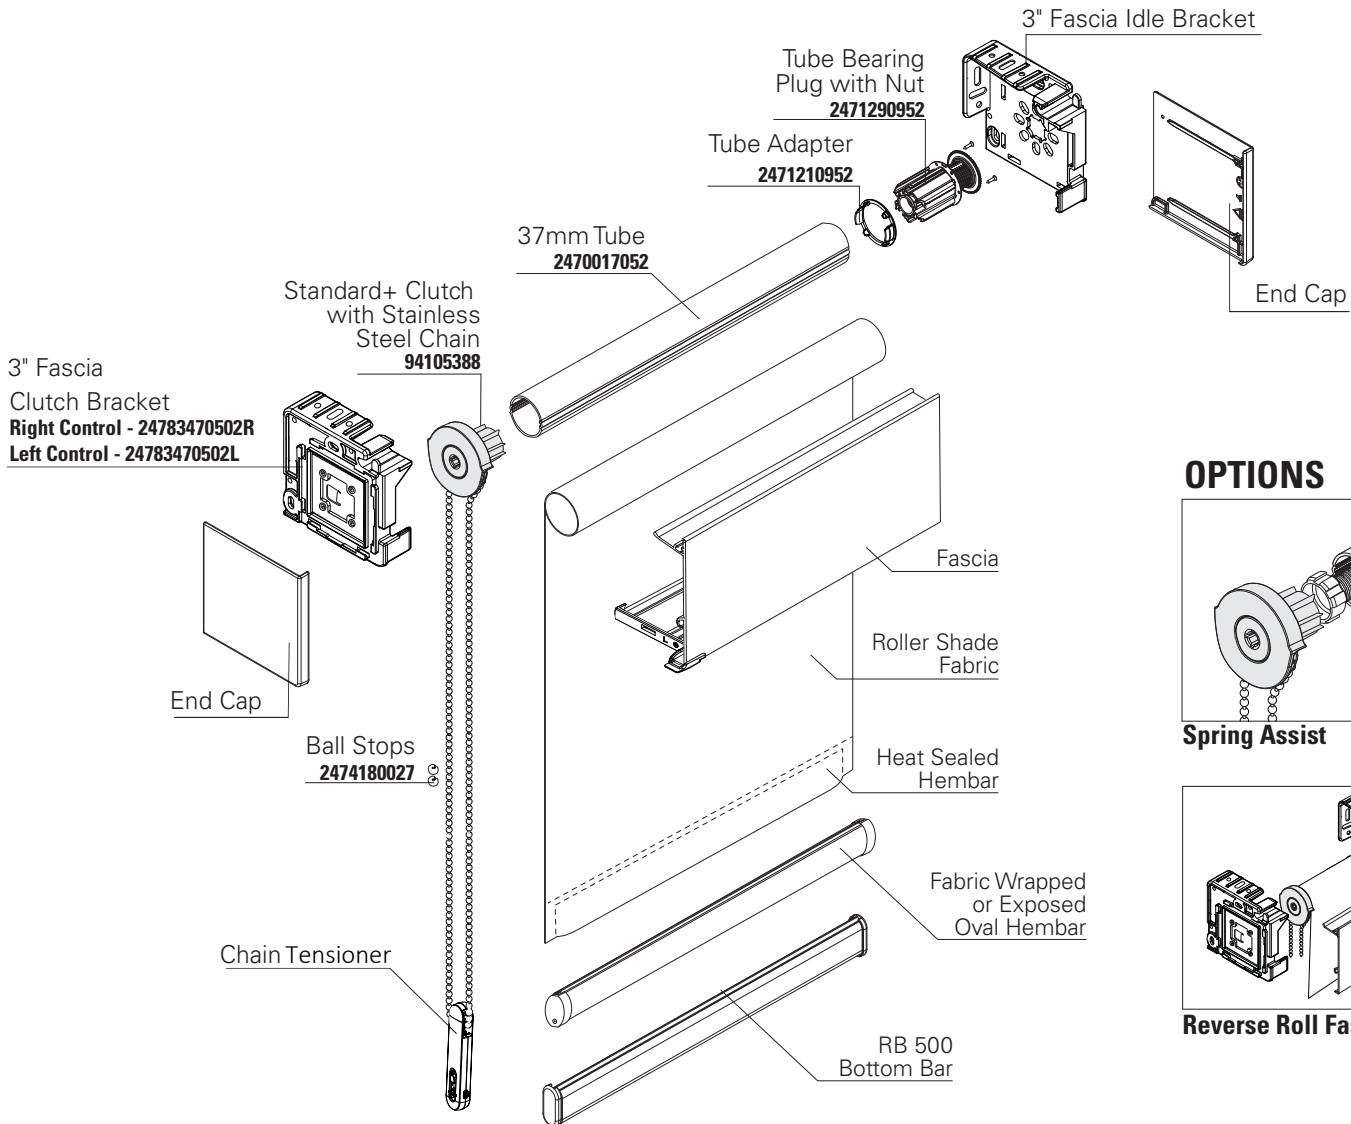

# RB 500+ **Standard Duty** Clutch - 3" Fascia

## SPECIFICATIONS

**Mount:** Inside, Outside, or End Mount

**Tube Size:** 37mm (1.5")

**Shade Width:** 12" - 80"

**Lift Capacity:** 8 lbs

**Lift Capacity with Spring Assist:** 11 lbs

**Light gap:** Clutch End - 7/8"; Idle End - 5/8"

**Chain:** Stainless Steel

**Chain Breaking Strength:** 110 lbs

**Chain Tensioner Color:** Black, Grey, & White

**Clutch Color:** Grey

**Bracket Color:** Grey

**Bracket Cover Colors:** Black, Grey, & White

**Hembar:** Determined by fabric

Bracket	Dimensions	Max Roll Up
3" Fascia	3" H x 1" W x 3" D	2-3/4" (2.75")