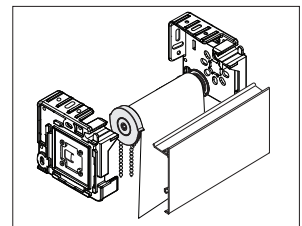

Reverse Roll Fascia