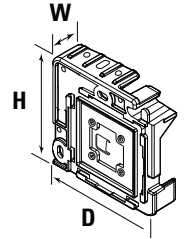

## SPECIFICATIONS

- Mount:** Face, Wall, or Ceiling
- Tube Size:** 37mm (1.5")
- Shade Width:** 12" - 80"
- Lift Capacity:** 8 lbs
- Lift Capacity with Spring Assist:** 11 lbs
- Chain:** Stainless Steel
- Chain Breaking Strength:** 110 lbs
- Chain Tensioner Color:** Black, Grey, & White
- Clutch Color:** Grey
- Bracket Color:** Grey
- Bracket Cover Colors:** Black, Grey, & White
- Side Channels:** 2.5" Wide
- Middle Channel:** 4.25" Wide

Bracket	Dimensions	Max Roll Up
3" Fascia	3" H x 1" W x 3" D	2-3/4" (2.75")