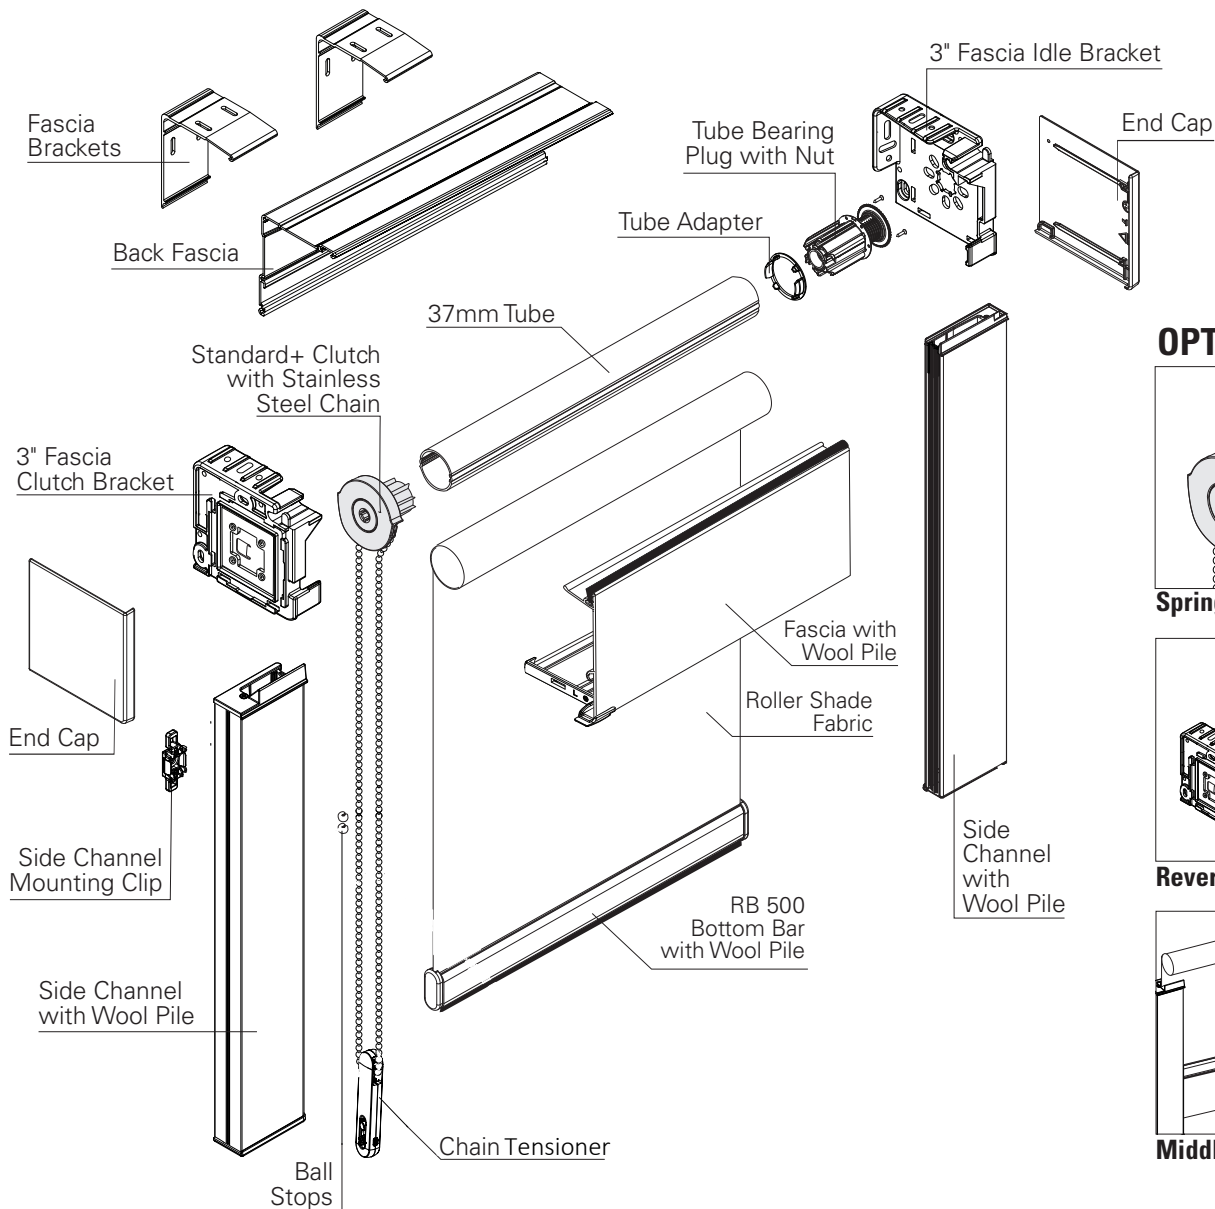

# RB 500+ **Standard Duty** Clutch - 3" Blockout System

## SPECIFICATIONS

- Mount:** Face, Wall, or Ceiling
- Tube Size:** 37mm (1.5")
- Shade Width:** 12" - 80"
- Lift Capacity:** 8 lbs
- Lift Capacity with Spring Assist:** 11 lbs
- Chain:** Stainless Steel
- Chain Breaking Strength:** 110 lbs
- Chain Tensioner Color:** Black, Grey, & White
- Clutch Color:** Grey
- Bracket Color:** Grey
- Bracket Cover Colors:** Black, Grey, & White
- Side Channels:** 2.5" Wide
- Middle Channel:** 4.25" Wide

Bracket	Dimensions	Max Roll Up
3" Fascia	3" H x 1" W x 3" D	2-3/4" (2.75")

## OPTIONS

**Spring Assist**

**Reverse Roll Fascia**

**Middle Channel**