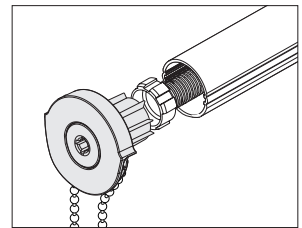

OPTIONS

Spring Assist