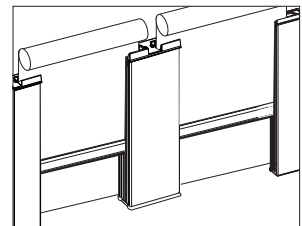

Middle Channel