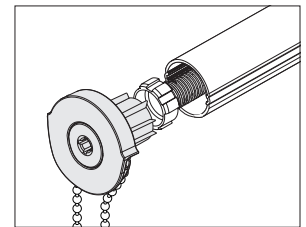

## SPECIFICATIONS

To properly conceal the brackets, the shade must be mounted inside a window frame or in a pocket.

**Bracket Mount:** Face, Wall or Ceiling

**Tube Size:** 37mm (1.5")

**Shade Width:** 12" - 80"

**Lift Capacity:** 8 lbs

**Lift Capacity with Spring Assist:** 11 lbs

**Light Gap:** Clutch End —3/4" (.75"),  
Idle End —3/4" (.75")

**Chain:** Stainless Steel

**Chain Breaking Strength:** 110 lbs

**Chain Tensioner Color:** Black, Grey, & White

**Clutch Color:** Grey

**Bracket Color:** Grey

**Bracket Cover:** n/a

**Hembar:** Determined by fabric

Bracket	Dimensions	Max Roll Up
Dual	5.875"H x 1"W x 5.875"D	2-1/2" (2.5")

**Note:** 6" depth minimum is needed to conceal brackets

## OPTIONS

**Spring Assist**

**Integrated Leveler**

**Side Channels**