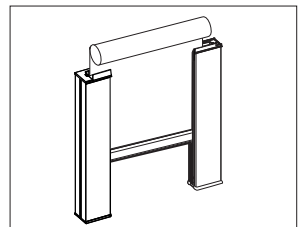

Side Channels