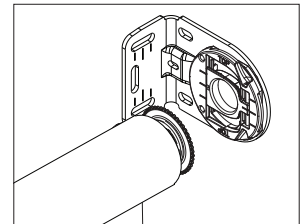

## SPECIFICATIONS

To properly conceal the brackets, the shade must be mounted inside a window frame or in a pocket.

**Bracket Mount:** Face, Wall or Ceiling

**Tube Size:** 37mm (1.5")

**Shade Width:** 12" - 80"

**Lift Capacity:** 8 lbs

**Lift Capacity with Spring Assist:** 11 lbs

**Light Gap:** Clutch End —3/4" (.75"),  
Idle End —3/4" (.75")

**Chain:** Stainless Steel

**Chain Breaking Strength:** 110 lbs

**Chain Tensioner Color:** Black, Grey, & White

**Clutch Color:** Grey

**Bracket Color:** Grey

**Bracket Cover:** n/a

**Hembar:** Determined by fabric

Bracket	Dimensions	Max Roll Up
Dual	5.875"H x 1"W x 5.875"D	2-1/2" (2.5")

**Note:** 6" depth minimum is needed to conceal brackets

## OPTIONS

**Spring Assist**

**Integrated Leveler**

**Side Channels**