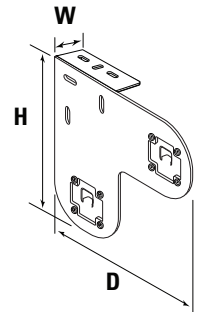

## SPECIFICATIONS

To properly conceal the brackets, the shade must be mounted inside a window frame or in a pocket.

**Bracket Mount:** Face, Wall or Ceiling

**Tube Size:** 37mm (1.5")

**Shade Width:** 12" - 80"

**Lift Capacity:** 8 lbs

**Lift Capacity with Spring Assist:** 11 lbs

**Light Gap:** Clutch End —3/4" (.75"),  
Idle End —3/4" (.75")

**Chain:** Stainless Steel

**Chain Breaking Strength:** 110 lbs

**Chain Tensioner Color:** Black, Grey, & White

**Clutch Color:** Grey

**Bracket Color:** Grey

**Bracket Cover:** n/a

**Hembar:** Determined by fabric

Bracket	Dimensions	Max Roll Up
Dual	5.875"H x 1"W x 5.875"D	2-1/2" (2.5")

**Note:** 6" depth minimum is needed to conceal brackets

## OPTIONS

**Spring Assist**

**Integrated Leveler**

**Side Channels**