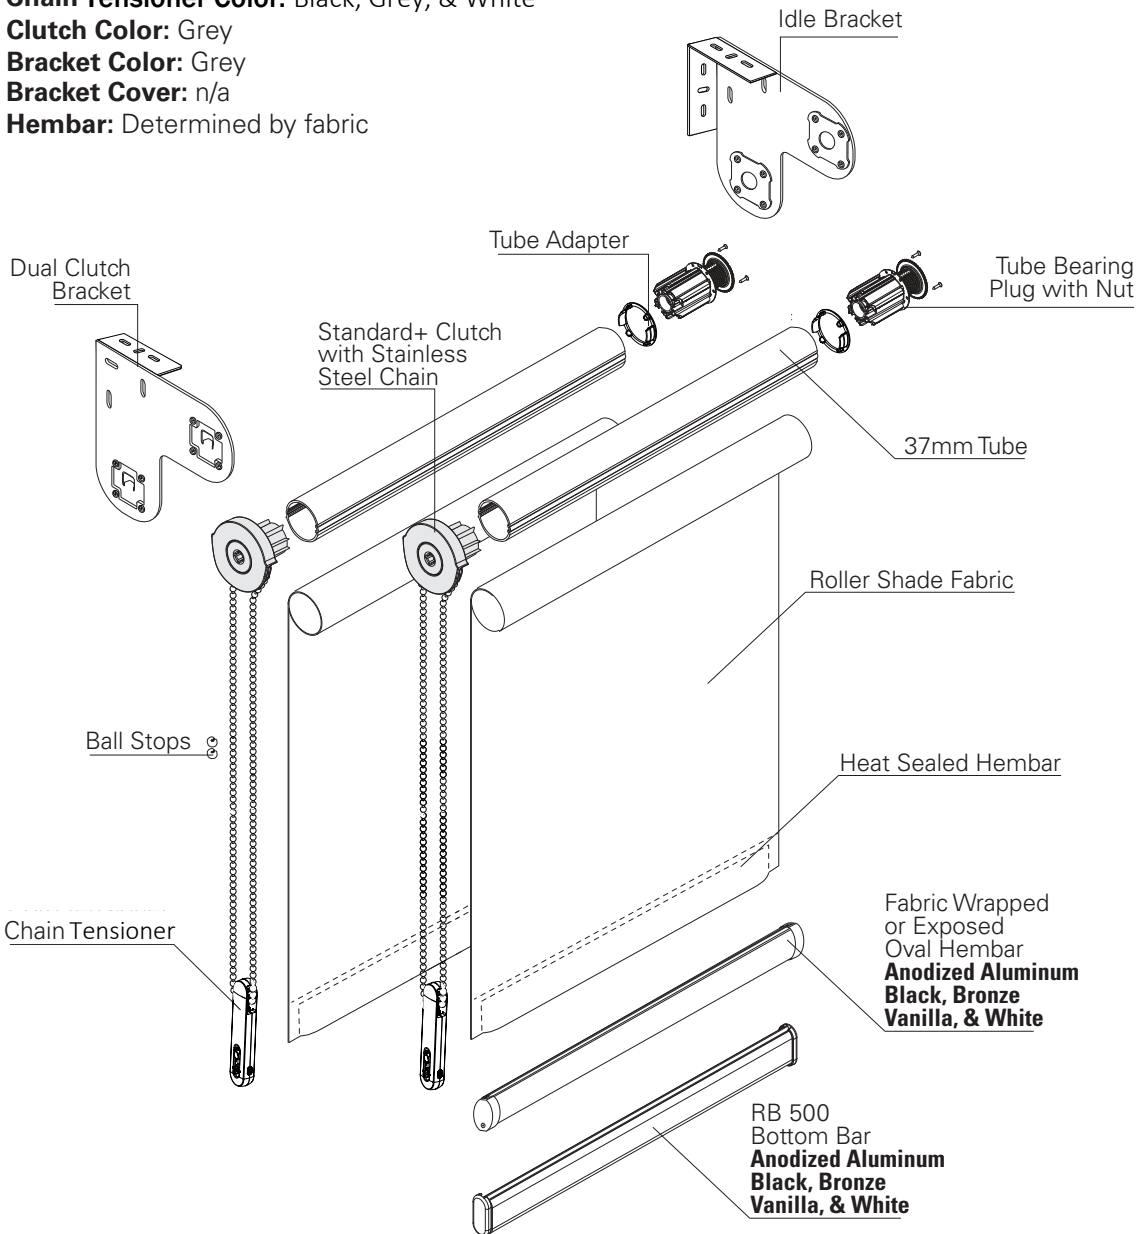

## SPECIFICATIONS

To properly conceal the brackets, the shade must be mounted inside a window frame or in a pocket.

**Bracket Mount:** Face, Wall or Ceiling

**Tube Size:** 37mm (1.5")

**Shade Width:** 12" - 80"

**Lift Capacity:** 8 lbs

**Lift Capacity with Spring Assist:** 11 lbs

**Light Gap:** Clutch End —3/4" (.75"),  
Idle End —3/4" (.75")

**Chain:** Stainless Steel

**Chain Breaking Strength:** 110 lbs

**Chain Tensioner Color:** Black, Grey, & White

**Clutch Color:** Grey

**Bracket Color:** Grey

**Bracket Cover:** n/a

**Hembar:** Determined by fabric

Bracket	Dimensions	Max Roll Up
Dual	5.875"H x 1"W x 5.875"D	2-1/2" (2.5")

**Note:** 6" depth minimum is needed to conceal brackets

## OPTIONS

**Spring Assist**

**Integrated Leveler**

**Side Channels**