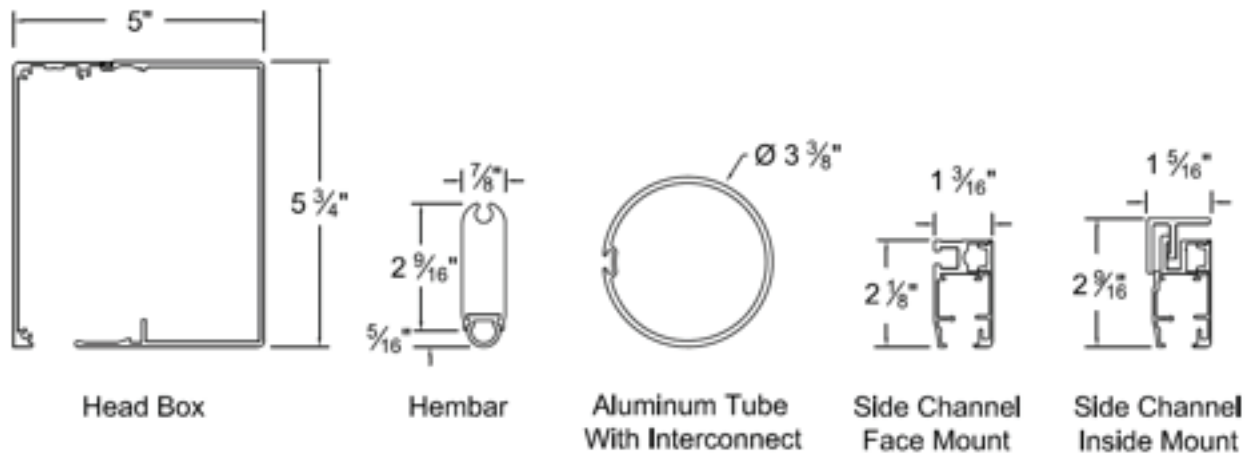

TZ100 and TZ100L Tension Zipper System Dimensions

TZ100

TZ100L

*The side channels for the inside mount system can adjust from $2 \frac{3}{8}"$ to $2 \frac{11}{16}"$ wide. This helps with openings being out of square.

Single Head Box System

Dual Head Box System
(Hembars Meet in the Middle)