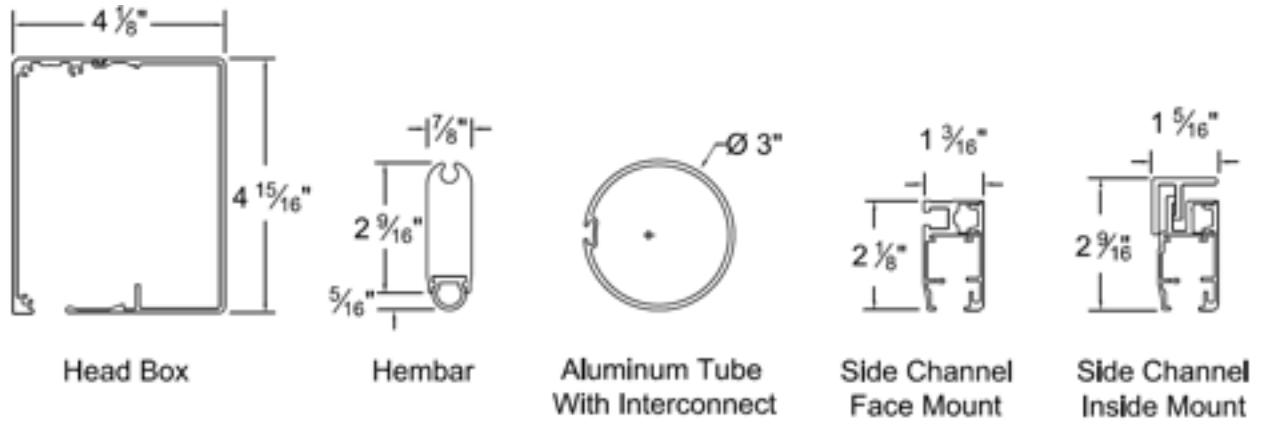

TZ100 and TZ100L Tension Zipper System Dimensions

TZ100

TZ100L

*The side channels for the inside mount system can adjust from $2 \frac{3}{8}"$ to $2 \frac{11}{16}"$ wide. This helps with openings being out of square.

Single Head Box System

Dual Head Box System
(Hembars Meet in the Middle)