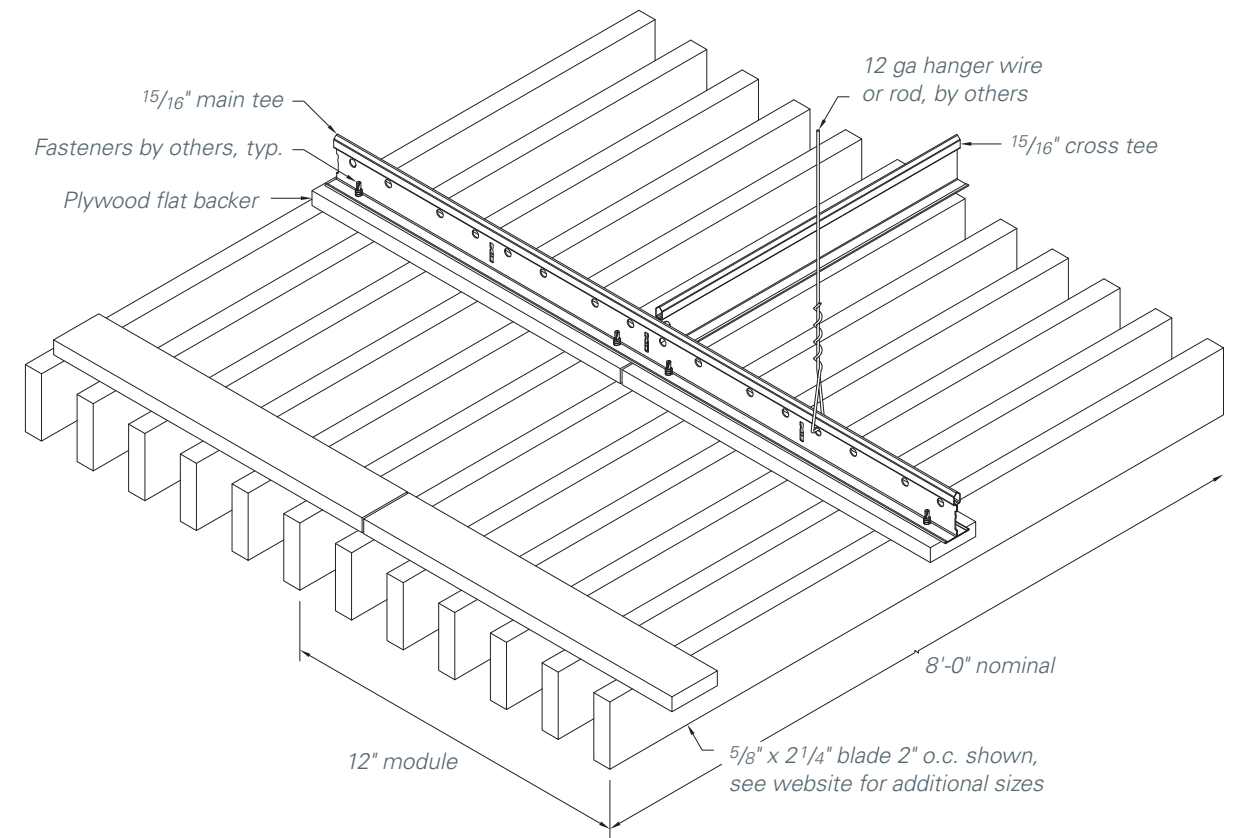

TYPICAL ISOMETRICS

PHYSICAL DATA

Substrate: FR Composite Wood
Warranty: 1 year
Seismic rating: Zones A,B,C,D,E,F
Weight: Varies
Wind load: N/A

LEED V4 CREDITS

EQ: Low-Emitting Materials
EQ: Indoor Air Quality Assessment

CERTIFICATIONS

FSC chain of custody veneers available