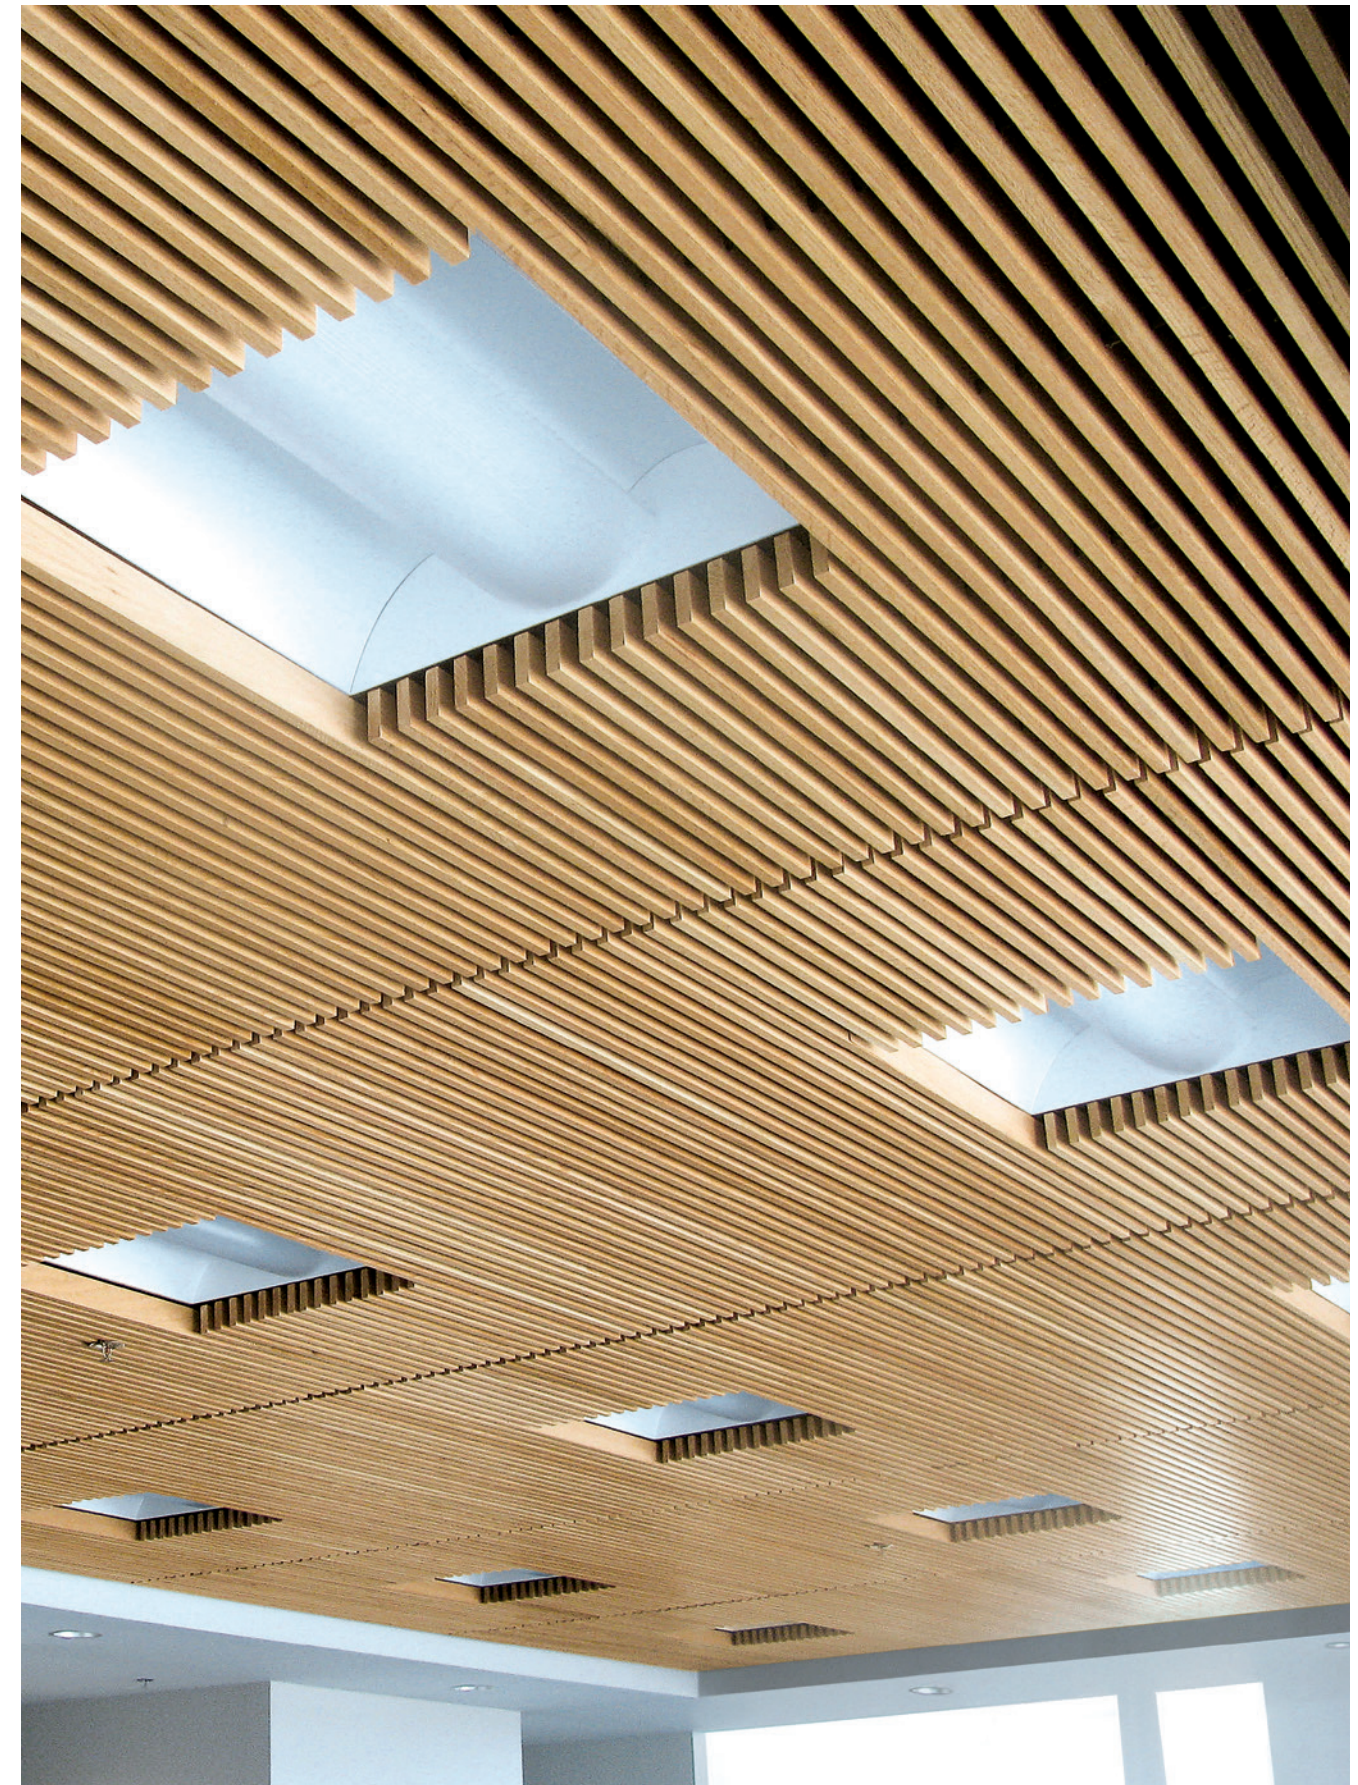

Project: Natura™ NEO™ Grilles Concept