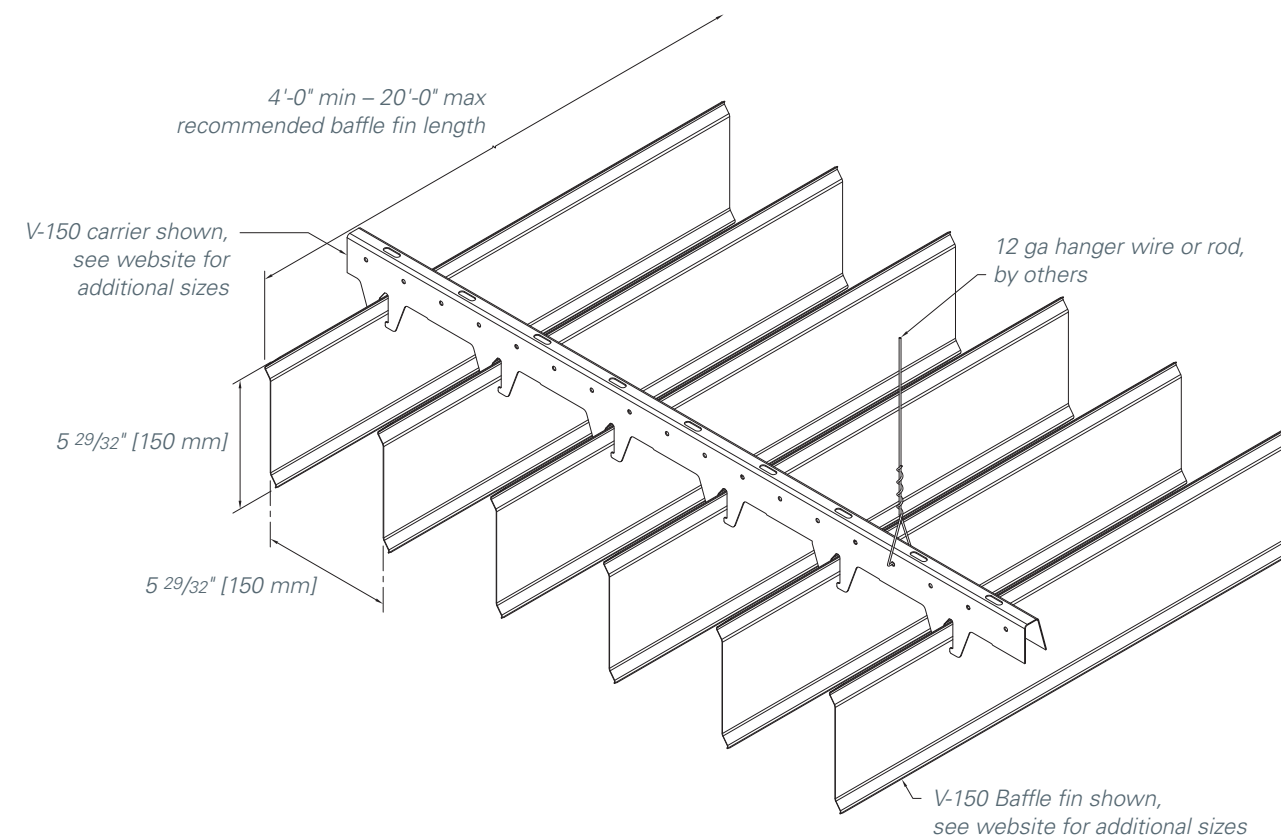

TYPICAL ISOMETRICS

PHYSICAL DATA

Substrate: Aluminum
Warranty: 1 year
Seismic rating: Zones A,B,C,D,E,F
Fire rating: Class A Fire Rated per ASTM E84
– Painted or anodized metal: Flame spread: ≤ 25 , Smoke ≤ 50
Weight: Varies 0.5 – 1.0 lbs./sq.ft.
Wind load: N/A
Recycled content: Up to 92%
Light reflectance (LR) Coefficient per ASTM E1264 & ASTM E1477:
– Cotton White: LR = 0.81

BIM

REVIT files available for BIM contributions, see website for details.

LEED V4 CREDITS

MR: Building Product Disclosure
EQ: Low-Emitting Materials
EQ: Indoor Air Quality Assessment

CERTIFICATIONS

GREENGUARD Gold Certified
HPDs & EPDs – available upon request