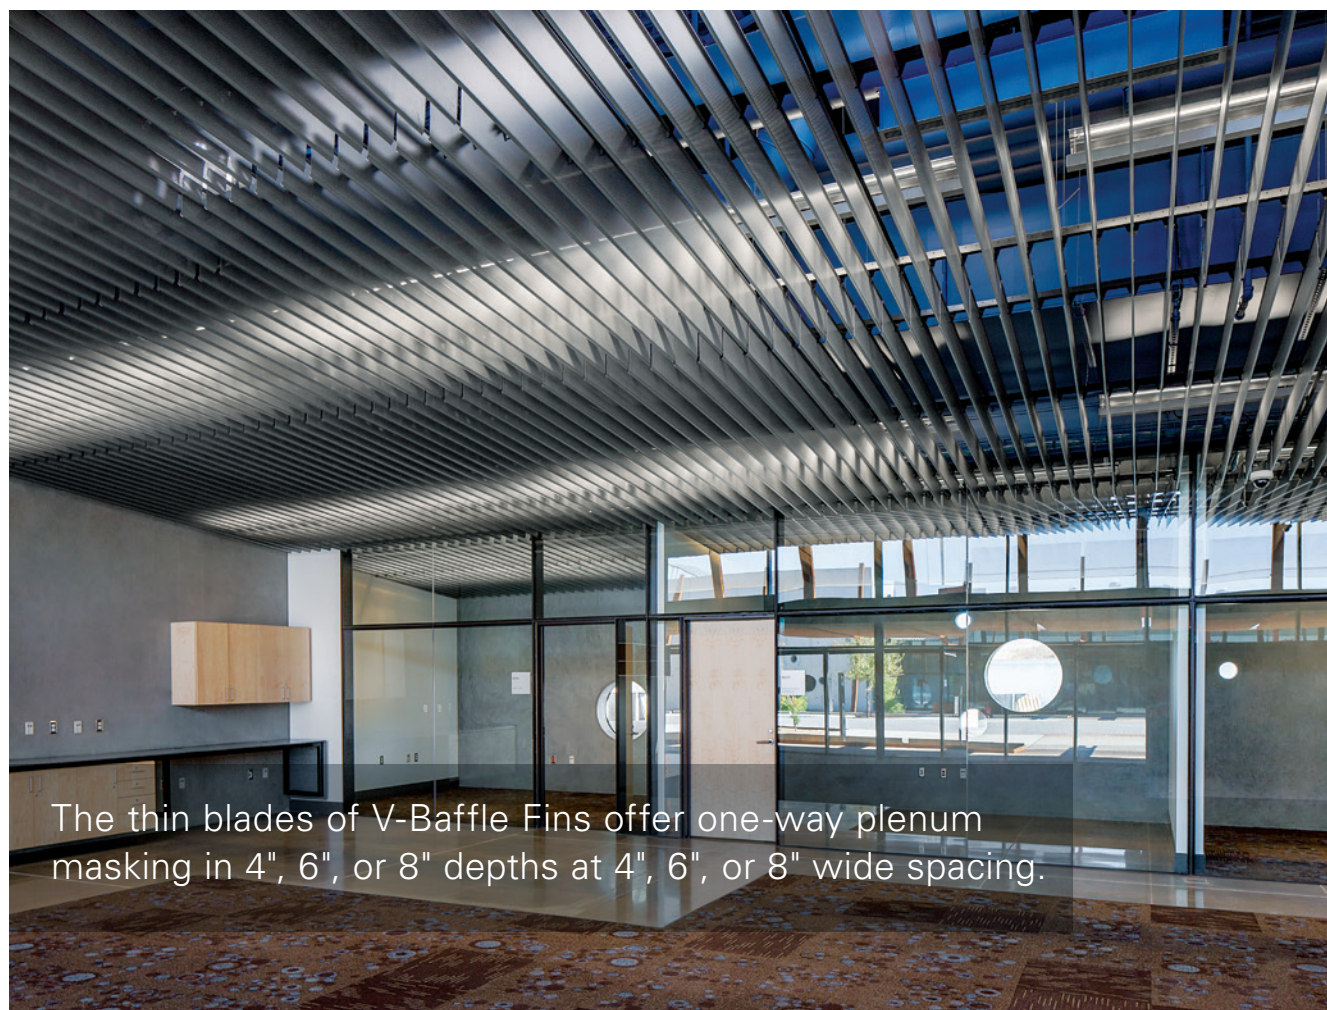

METAL
CEILINGSBEAMS & BAFFLES
V-BAFFLE FINS

The thin blades of V-Baffle Fins offer one-way plenum masking in 4", 6", or 8" depths at 4", 6", or 8" wide spacing.

Project: Mariposa Land Port of Entry, Phoenix, AZ; V-Baffle Fins Photo credit: Bill Timmerman

KEY FEATURES

- Baffle spacing: 4", 6" or 8" nominal (standard carrier)
- Supports a variety of patterns including basket weave, herringbone, and radial
- Carriers allow design configurations to be horizontal or sloping
- Sliding carriers can be used for repeated plenum access areas
- Waste reduction with factory fabricated dimensional material
- Downweight: reduce dead load with lightweight aluminum
- Easy plenum access
- Compatible with industry standard lighting, HVAC, speaker, fire safety, and security services