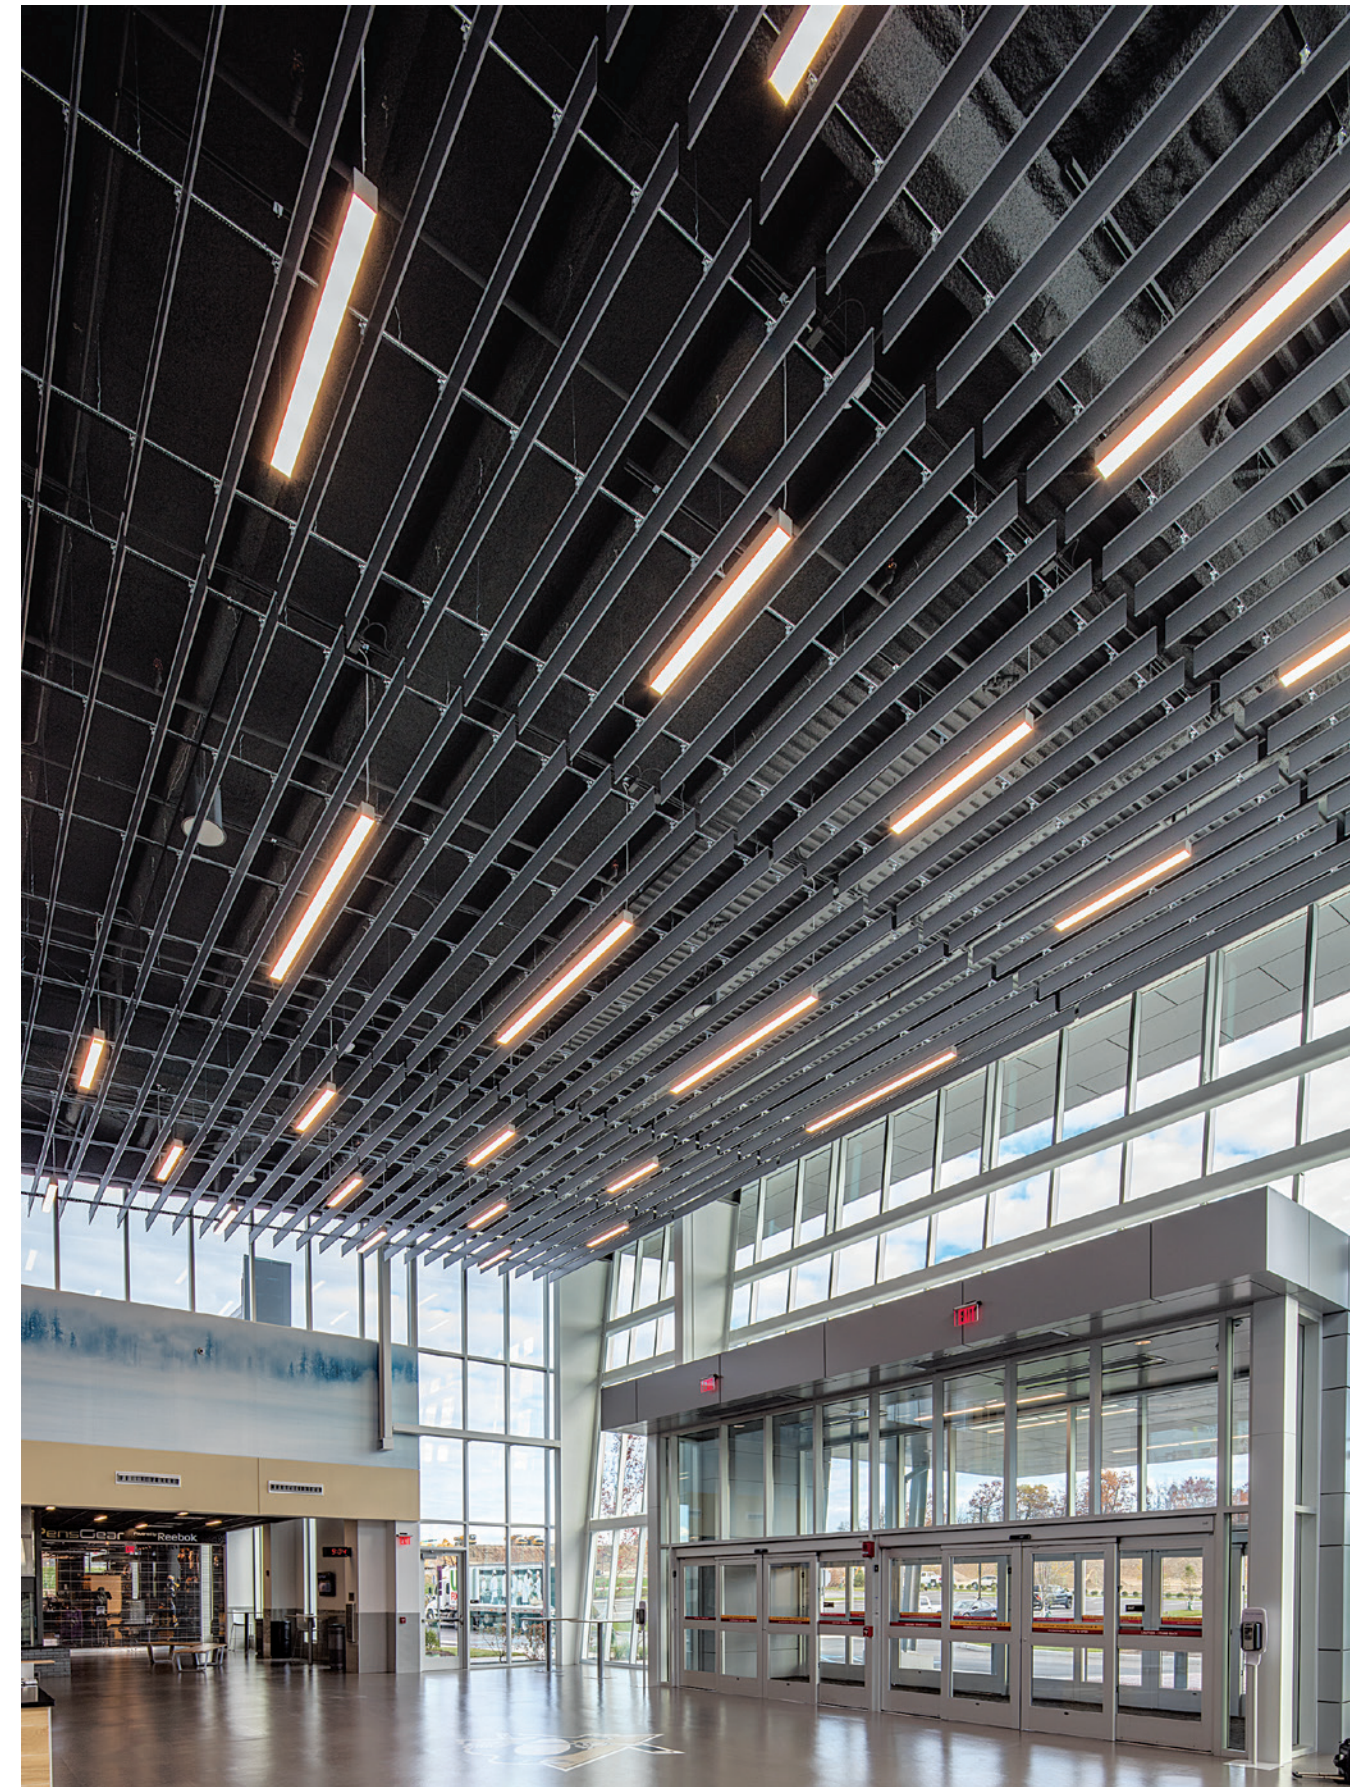

METAL CEILINGS

BEAMS & BAFFLES
V-BAFFLE FINNS

COLORS & FINISHES

Hunter Douglas offers a wide choice of colors and finishes. Some colors and finishes carry a premium price over manufacturer's standard colors. Custom color matching is available upon request. Please contact Hunter Douglas at 800-366-4327 for minimum quantities and lead times. To request samples, contact us at ceiling.samples@hunterdouglas.com. See website for the most up to date information. Colors are for illustration purposes only.

STANDARD PAINT COLORS

CUSTOM COLORS

Premium custom colors.

Project: UPMC Lemieux Sport Complex, Cranberry Township, PA; V-Baffle Fins Photo credit: Bob Perzel