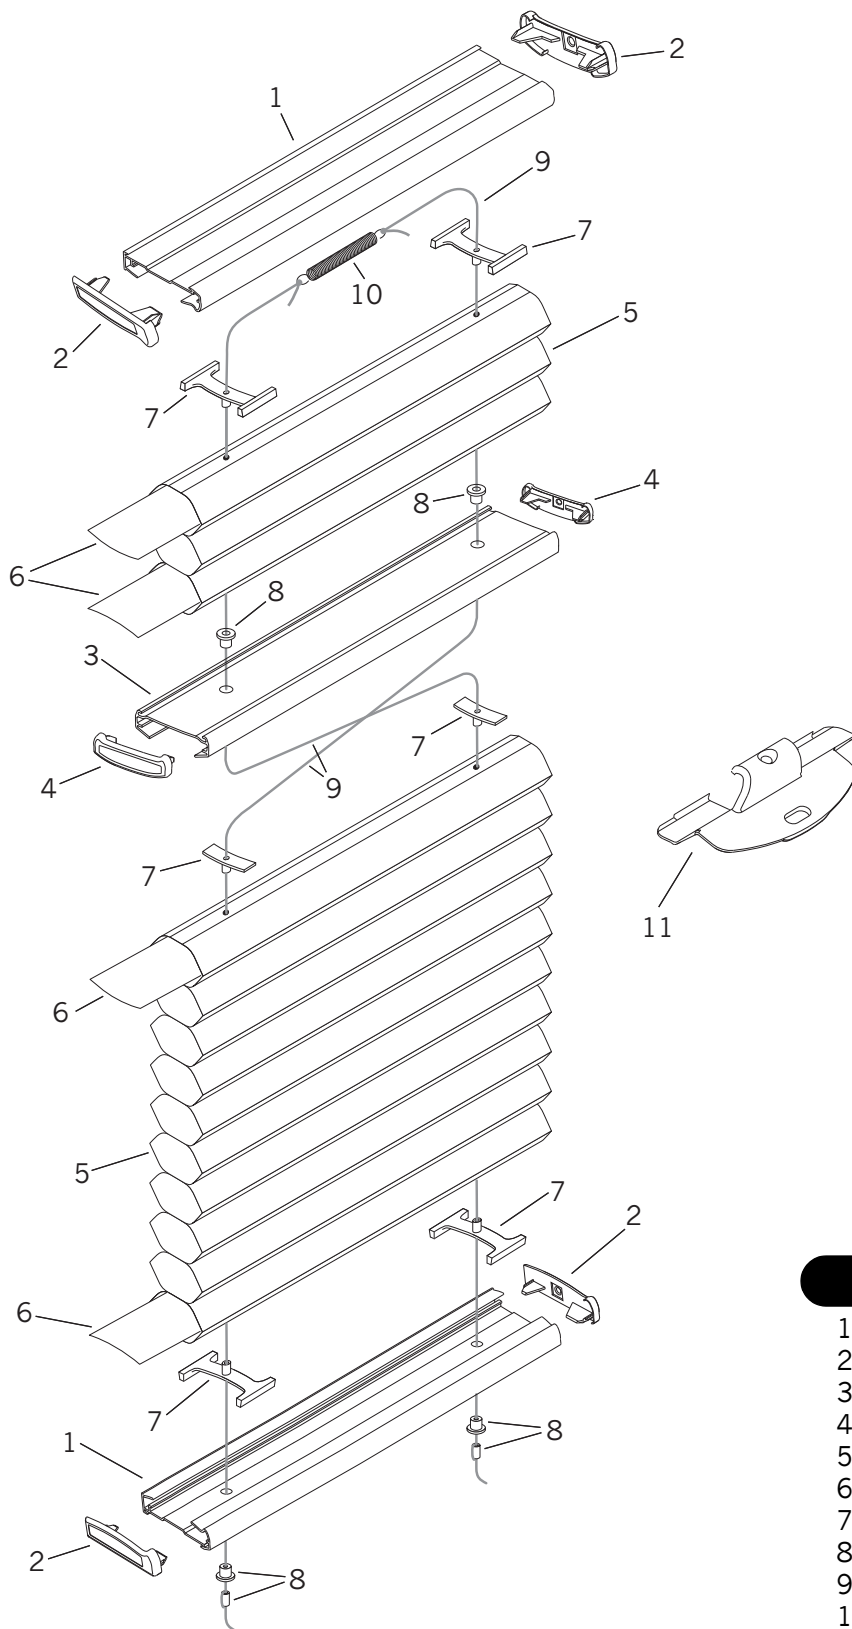

Duette® Operable Sidelight - Top-Down

Standard Parts

1. Headrail
2. Headrail End Cap
3. Moving Rail
4. Moving Rail End Cap
5. Fabric
6. Filler Strip
7. Cord Guide
8. Pocket & Ferrule
9. Cord
10. Spring
11. Handle