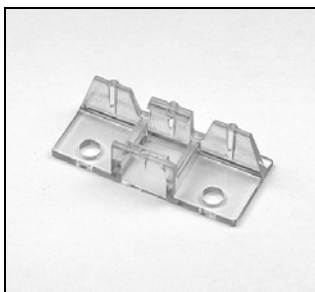

Swivel Bracket 3/4"
PCN 2270071xxx
(Available in colors 765 & 785)

Spacer Block
PCN 2930230000

Extension Bracket
PCN 2930340000

3/8" End Mount Bracket Kit
PCN 2980338000

3/4" End Mount Bracket Kit
PCN 2980350000