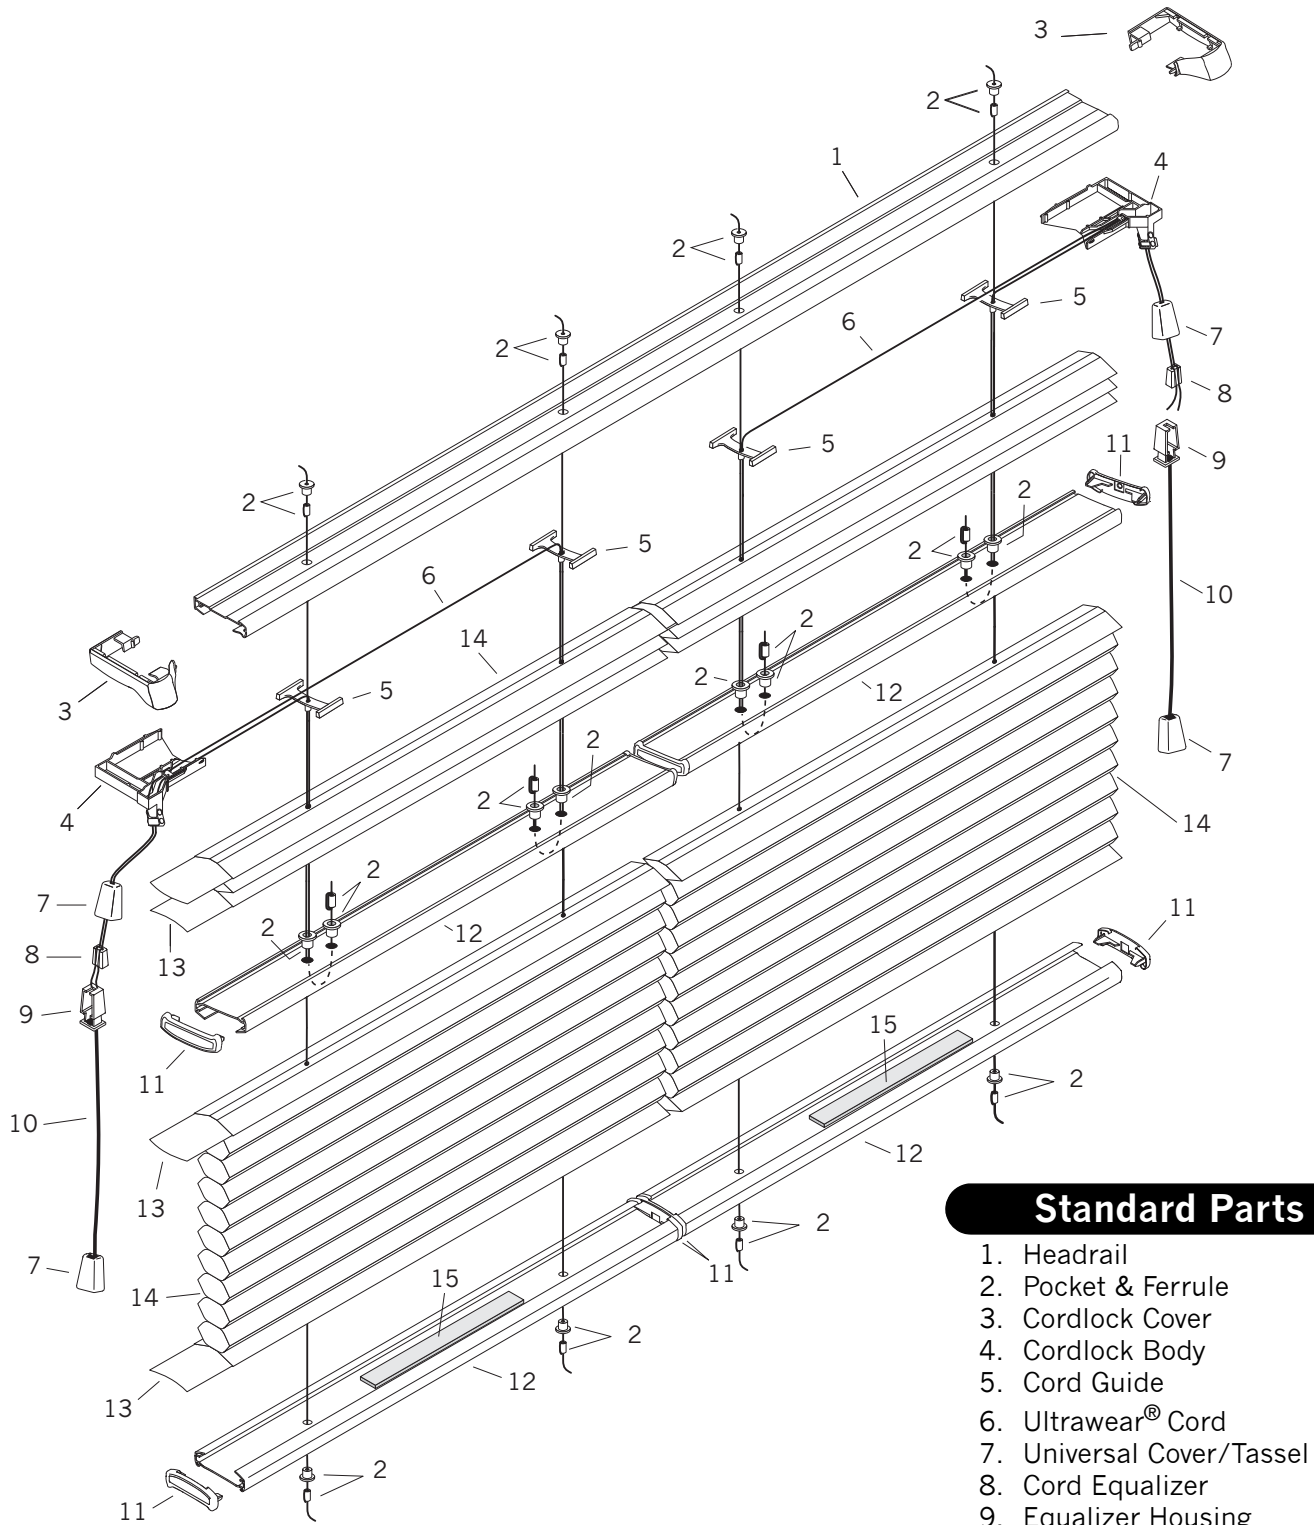

Duette® Cordlock Two-On-One Headrail Top-Down

Standard Parts

1. Headrail
2. Pocket & Ferrule
3. Cordlock Cover
4. Cordlock Body
5. Cord Guide
6. Ultrawear® Cord
7. Universal Cover/Tassel
8. Cord Equalizer
9. Equalizer Housing
10. Tassel Cord
11. Bottom Rail End Cap
12. Bottom Rail
13. Filler Strip
14. Fabric
15. Rail Weight*