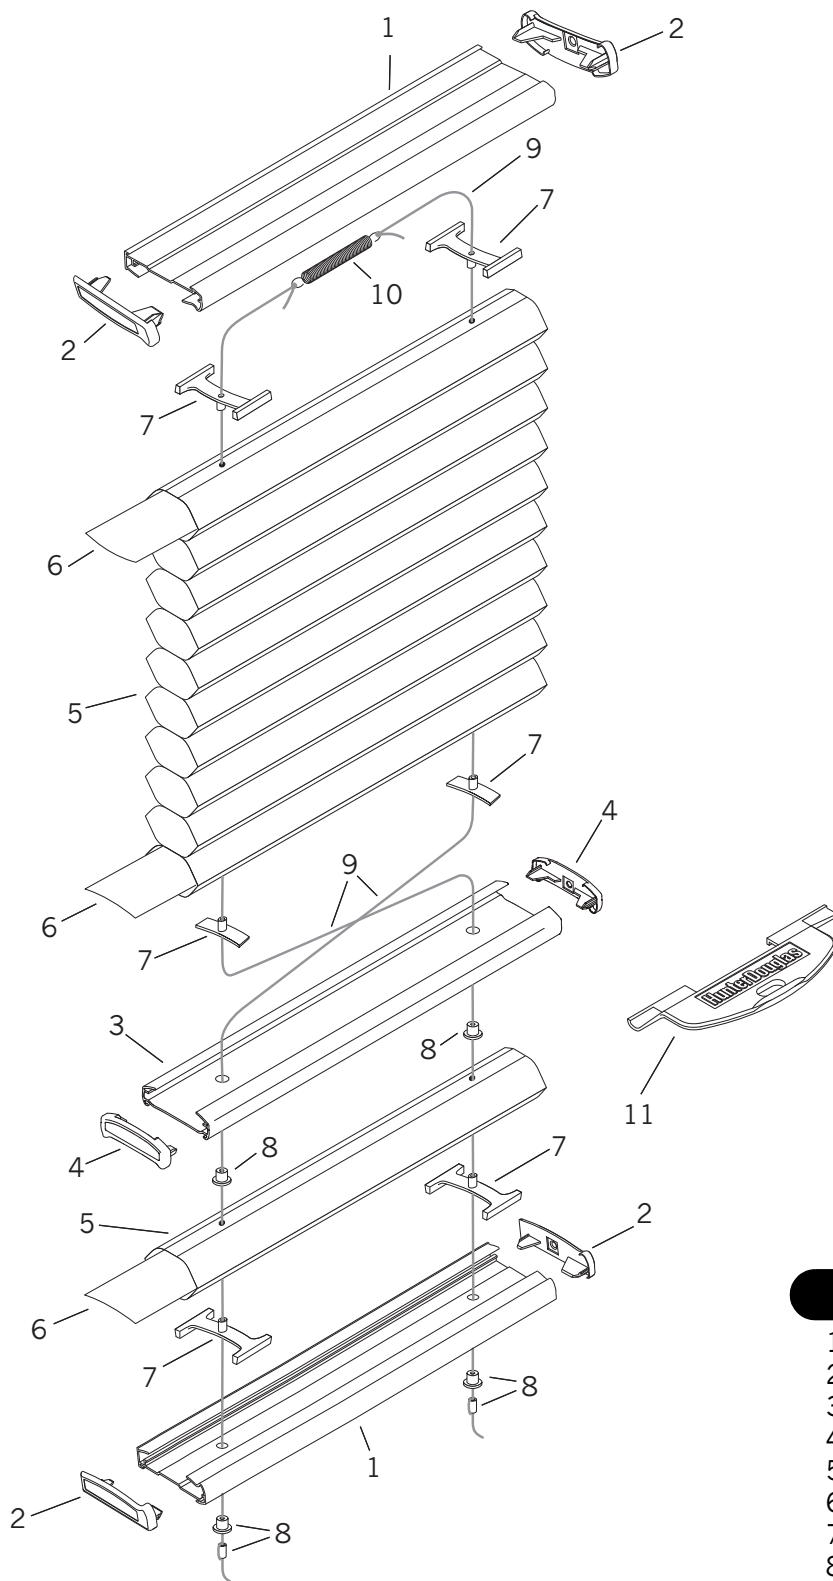

Duette® Sidelight (Non-Operating)

No.	PCN	Description
1.	2250010xxx 2270010xxx	Headrail (3/8") Headrail (3/4", Double, & Triple Honeycomb)
2.	2250025xxx 2250035xxx 2270025xxx 2270035xxx	Headrail End Cap RH (3/8") Headrail End Cap LH (3/8") Headrail End Cap RH (3/4", Double, & Triple Honeycomb) Headrail End Cap LH (3/4", Double, & Triple Honeycomb)
3.	2671000xxx	0.9 mm Cord
4.	2950100000 2970200000	Cord Guide (3/8") Cord Guide (3/4", Double, & Triple Honeycomb)
5.	2954000000 2974000000	Filler Strip (3/8") Filler Strip (3/4", Double, & Triple Honeycomb)
6.	N/A	Fabric (3/8", 3/4", Double, & Triple Honeycomb)
7.	3200155xxx	Pocket & Ferrule

Additional Hardware:

(For pictures & specifics, see Duette® Cordlock Additional Hardware)

2950062000	Installation Bracket (3/8")
2970061000	Installation Bracket (3/4")
2250071XXX	Swivel Bracket (3/8")
2270071XXX	Swivel Bracket (3/4")
2930230000	Spacer Block
2930340000	Extension Bracket
2980338000	End Mount Bracket Kit (3/8")
2980350000	End Mount Bracket Kit (3/4")
2980033000	Wall Mount Bracket (3/8")
2980051000	Wall Mount Bracket (3/4")
5007311000	Hold-Down Bracket (3/8")
5007312000	Hold-Down Bracket (3/4")

xxx = 3-digit color code

Duette® Operable Sidelight Standard (Bottom-Up)

Standard Parts

1. Headrail
2. Headrail End Cap
3. Moving Rail
4. Moving Rail End Cap
5. Fabric
6. Filler Strip
7. Cord Guide
8. Pocket & Ferrule
9. Cord
10. Spring
11. Handle