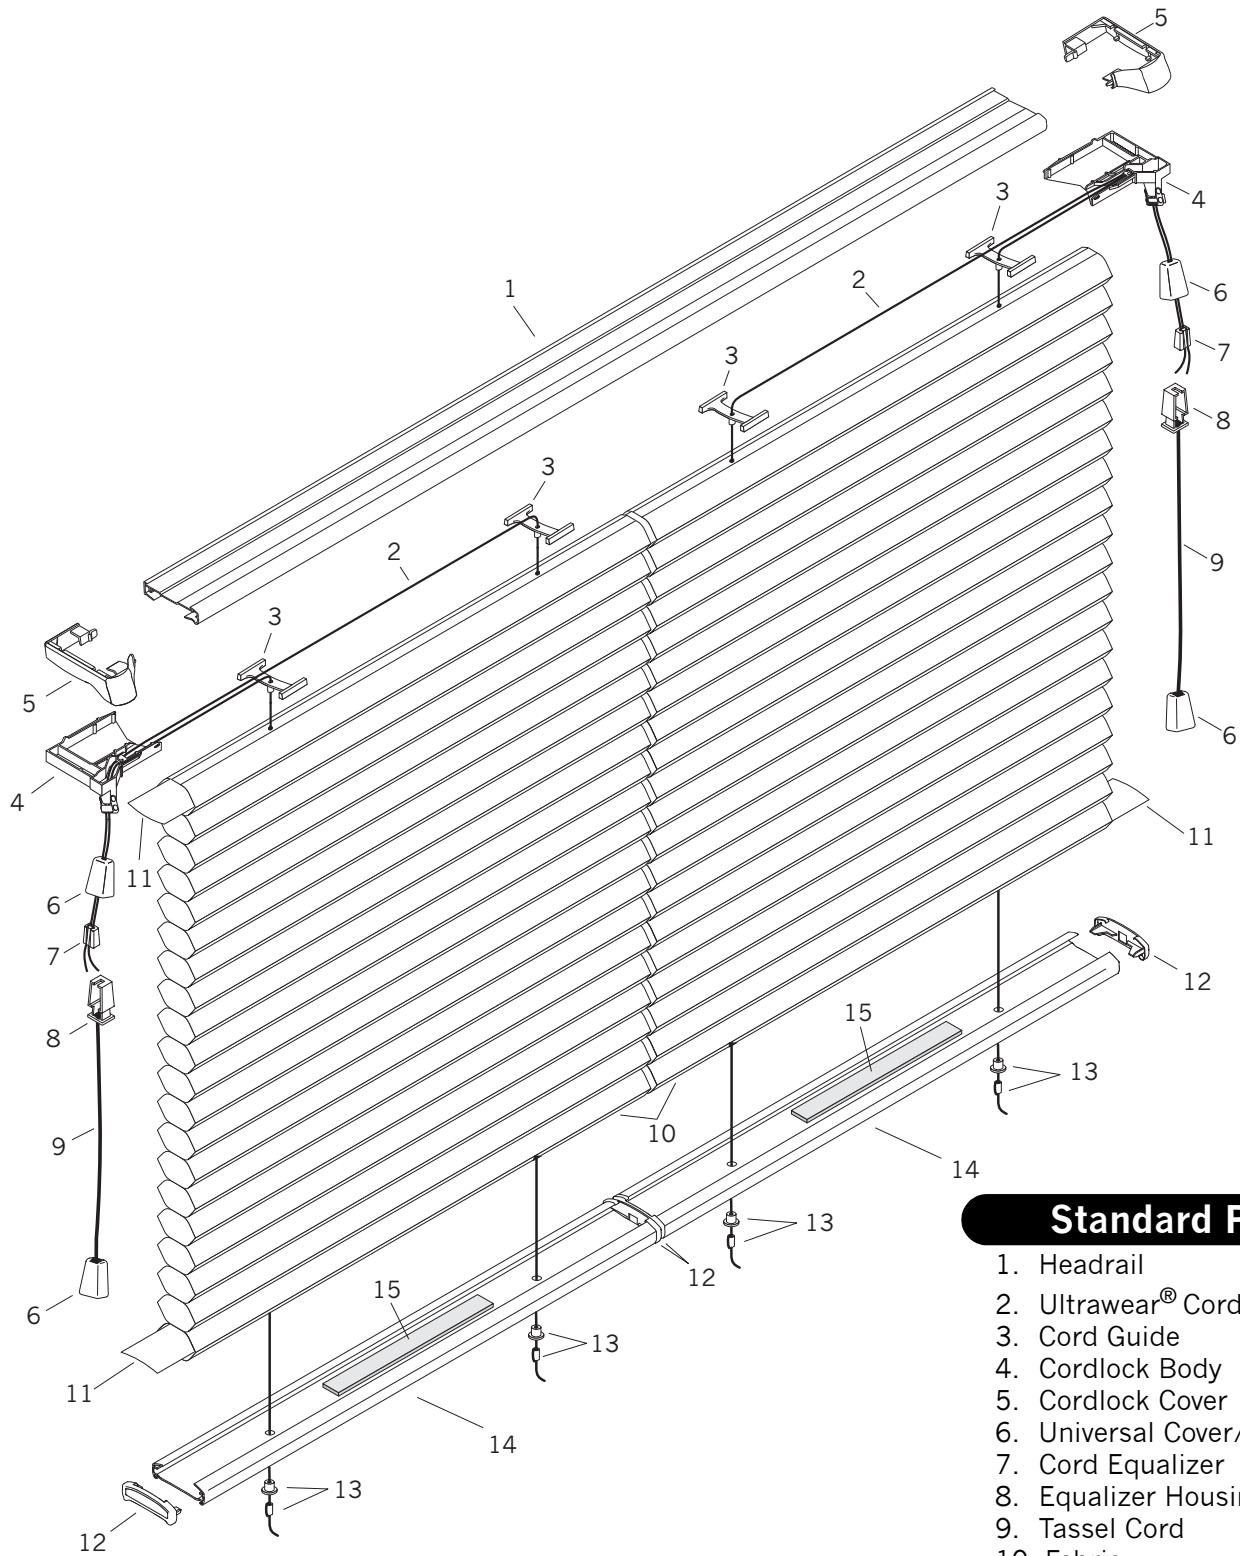

Duette® Cordlock Two-On-One Standard

Standard Parts

1. Headrail
2. Ultrawear® Cord
3. Cord Guide
4. Cordlock Body
5. Cordlock Cover
6. Universal Cover/Tassel
7. Cord Equalizer
8. Equalizer Housing
9. Tassel Cord
10. Fabric
11. Filler Strip
12. Bottom Rail End Cap
13. Pocket & Ferrule
14. Bottom Rail
15. Rail Weight*