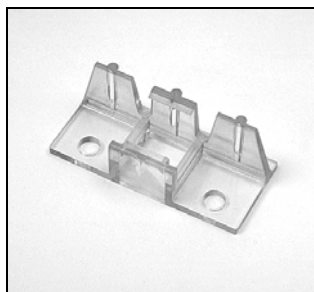

Wall Mount Bracket 3/4"
PCN 2980051000