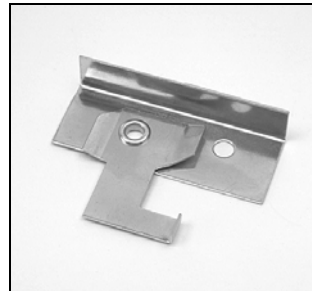

Additional Hardware:

(For pictures & specifics, see Duette® Cordlock Additional Hardware)

2950062000	Installation Bracket (3/8")
2970061000	Installation Bracket (3/4")
2250071XXX	Swivel Bracket (3/8")
2270071XXX	Swivel Bracket (3/4")
2930230000	Spacer Block
2930340000	Extension Bracket
5007311000	Hold-Down Bracket (3/8")
5007312000	Hold-Down Bracket (3/4")
2980338000	End Mount Bracket Kit (3/8")
2980350000	End Mount Bracket Kit (3/4")
2980033000	Wall Mount Bracket (3/8")
2980051000	Wall Mount Bracket (3/4")

xxx = 3-digit color code

Duette® Cordlock Additional Hardware

Installation Bracket 3/8"
PCN 2950062000

Installation Bracket 3/4"
PCN 2970061000

Swivel Bracket 3/8"
PCN 2250071xxx
(Available in colors 765 & 785)

Swivel Bracket 3/4"
PCN 2270071xxx
(Available in colors 765 & 785)

Spacer Block
PCN 2930230000

Extension Bracket
PCN 2930340000

3/8" End Mount Bracket Kit
PCN 2980338000

3/4" End Mount Bracket Kit
PCN 2980350000