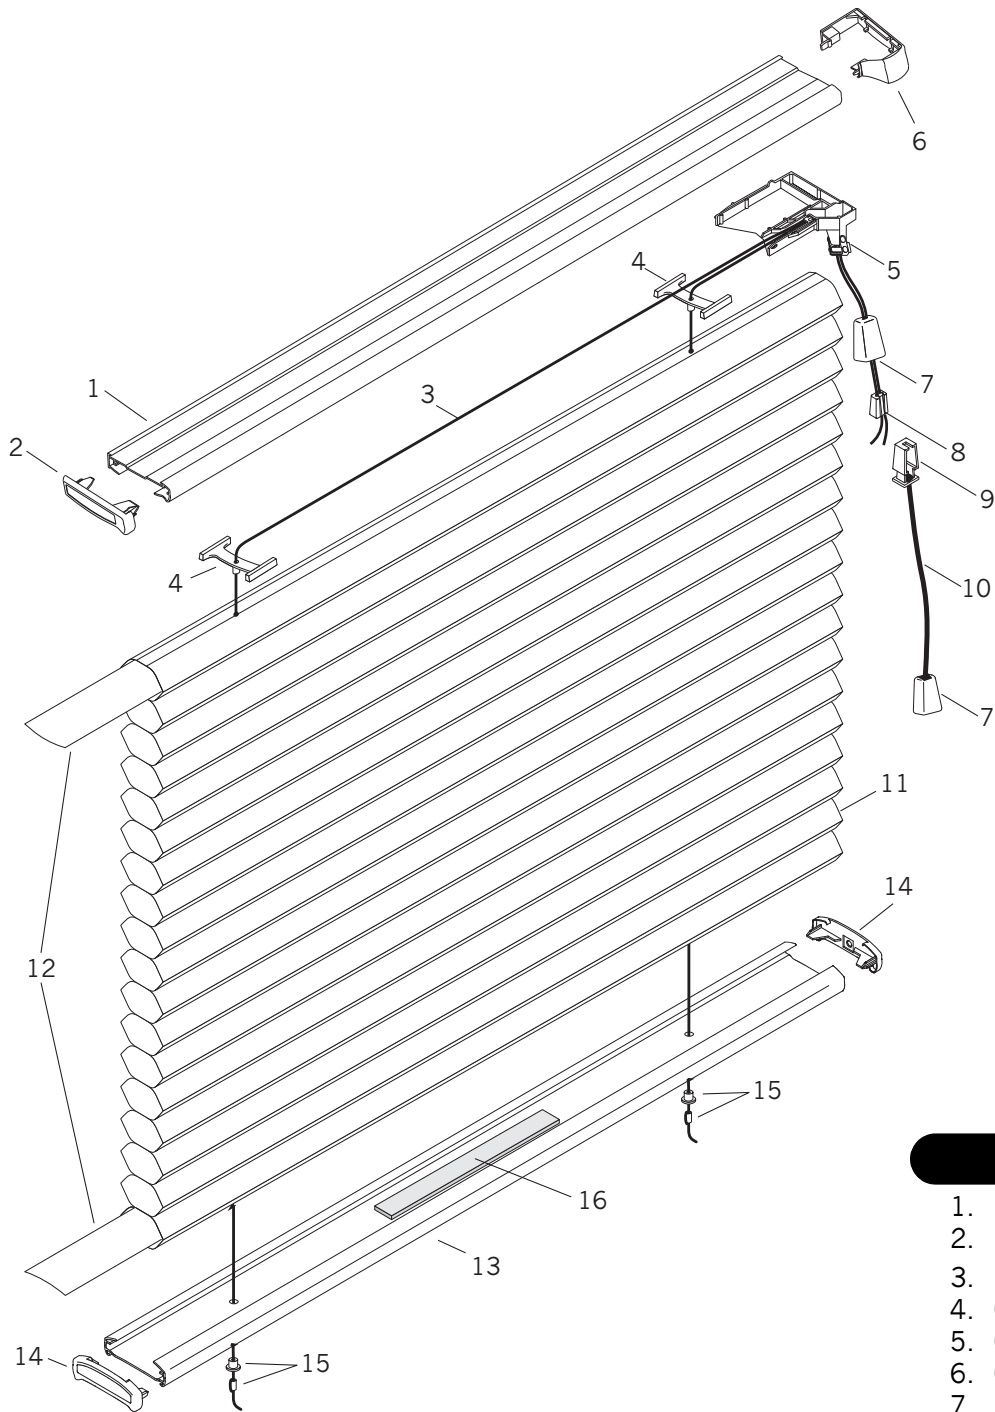

Duette® Cordlock Standard

Standard Parts

1. Headrail
2. Headrail End Cap
3. Ultrawear® Cord
4. Cord Guide
5. Cordlock Body
6. Cordlock Cover
7. Universal Cover/Tassel
8. Cord Equalizer
9. Equalizer Housing
10. Tassel Cord
11. Fabric
12. Filler Strip
13. Bottom Rail
14. Bottom Rail End Cap
15. Pocket & Ferrule
16. Rail Weight*

Duette® Cordlock Standard

No.	PCN	Description
1.	2250010xxx 2270010xxx	Headrail (3/8") Headrail (3/4", Double, & Triple Honeycomb)
2.	2250025xxx 2250035xxx 2270025xxx 2270035xxx	Headrail End Cap RH (3/8") Headrail End Cap LH (3/8") Headrail End Cap RH (3/4", Double, & Triple Honeycomb) Headrail End Cap LH (3/4", Double, & Triple Honeycomb)
3.	2680000000	0.9 mm Ultrawear® Cord
4.	2950100000 2970200000	Cord Guide (3/8") Cord Guide (3/4", Double, & Triple Honeycomb)
5.	2950067000 2950068000 2970067000 2970068000	Cordlock Body RH (3/8") Cordlock Body LH (3/8") Cordlock Body RH (3/4", Double, & Triple Honeycomb) Cordlock Body LH (3/4", Double, & Triple Honeycomb)
6.	2250075xxx 2250085xxx 2270075xxx 2270085xxx	Cordlock Cover RH (3/8") Cordlock Cover LH (3/8") Cordlock Cover RH (3/4", Double, & Triple Honeycomb) Cordlock Cover LH (3/4", Double, & Triple Honeycomb)
7.	2930440xxx	Universal Cover/Tassel
8.	2930220000	Cord Equalizer
9.	2930561000	Equalizer Housing
10.	2930320xxx	2.2 mm Tassel Cord
11.	N/A	Fabric (3/8", 3/4", Double, & Triple Honeycomb)
12.	2954000000 2974000000	Filler Strip (3/8") Filler Strip (3/4", Double, & Triple Honeycomb)
13.	2971632xxx 2971640xxx	Bottom Rail (3/8") Bottom Rail (3/4", Double, & Triple Honeycomb)
14.	2982015xxx 2982017xxx	Bottom Rail End Cap (3/8") Bottom Rail End Cap (3/4", Double, & Triple Honeycomb)
15.	3200155xxx	Pocket & Ferrule
16.	2982028000	Rail Weight (*used only if needed)