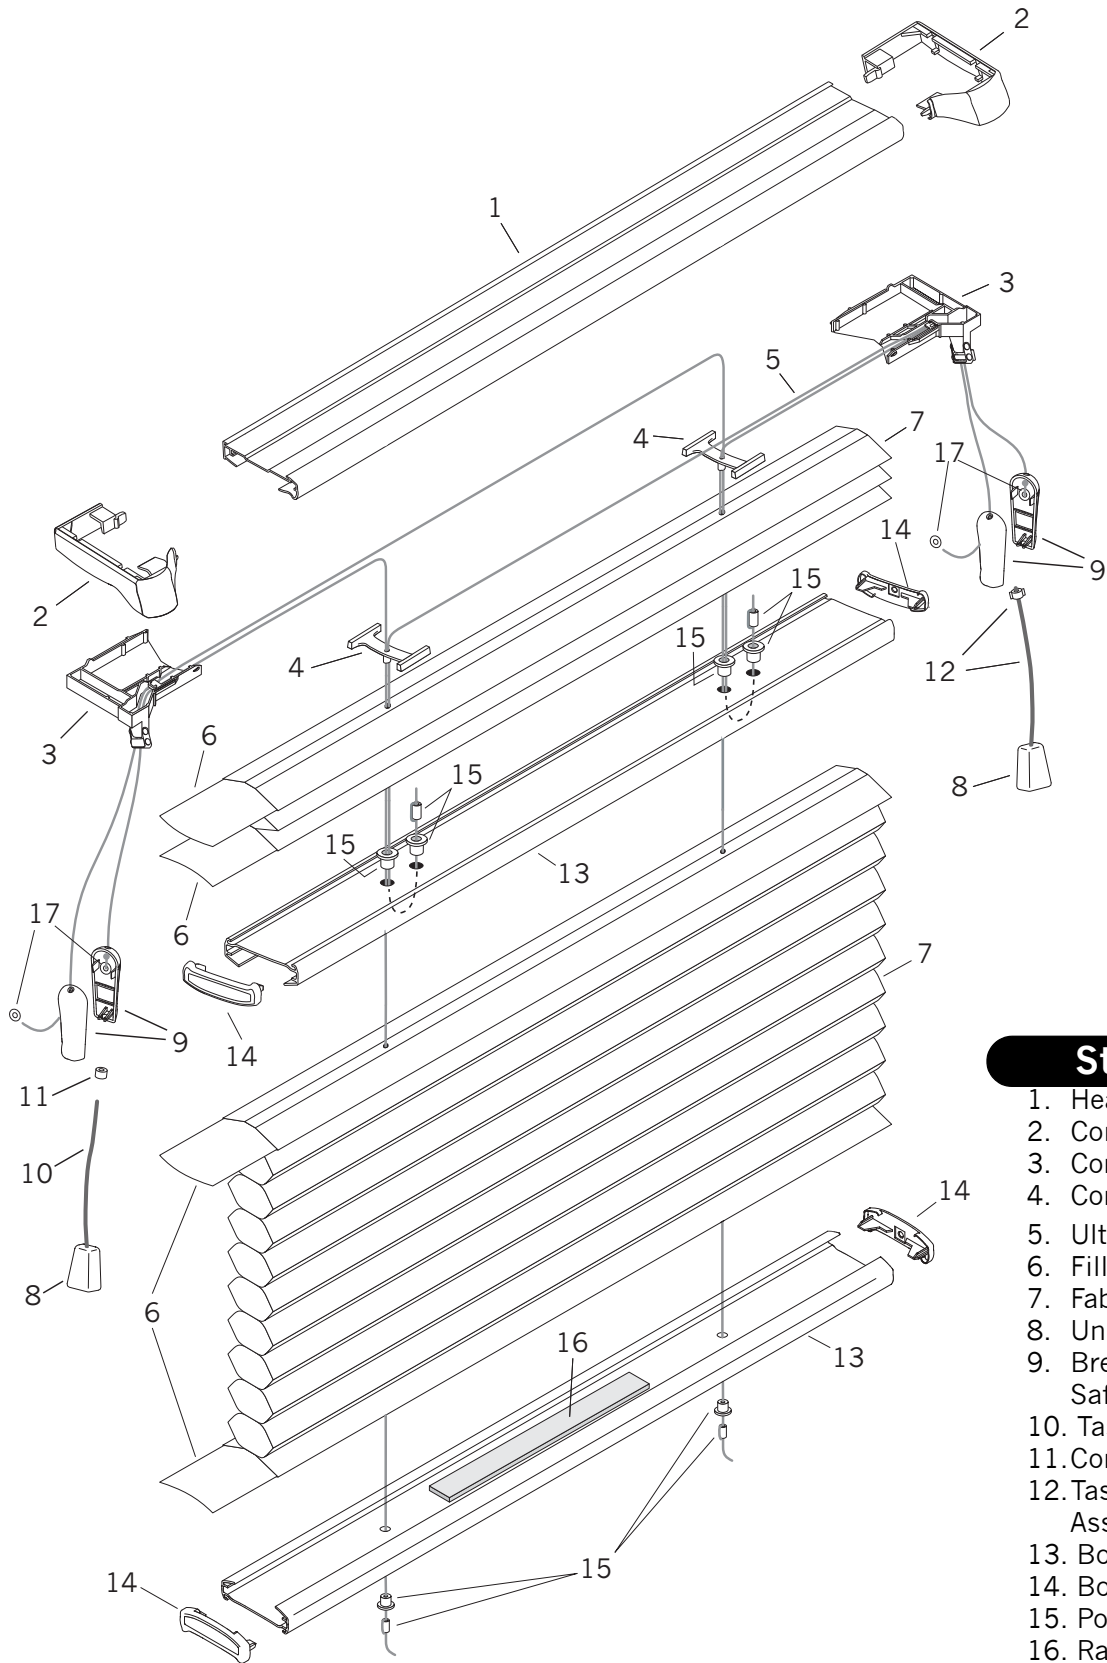

Duette® Cordlock Top-Down/Bottom-Up

Standard Parts

1. Headrail
2. Cordlock Cover
3. Cordlock Body
4. Cord Guide
5. Ultrawear® Cord
6. Filler Strip
7. Fabric
8. Universal Cover/Tassel
9. Breakaway Cord Stop
10. Tassel Cord
11. Cord Collar
12. Tassel Cord With Collar Assembly
13. Bottom Rail
14. Bottom Rail End Cap
15. Pocket & Ferrule
16. Rail Weight*
17. Plastic Washer