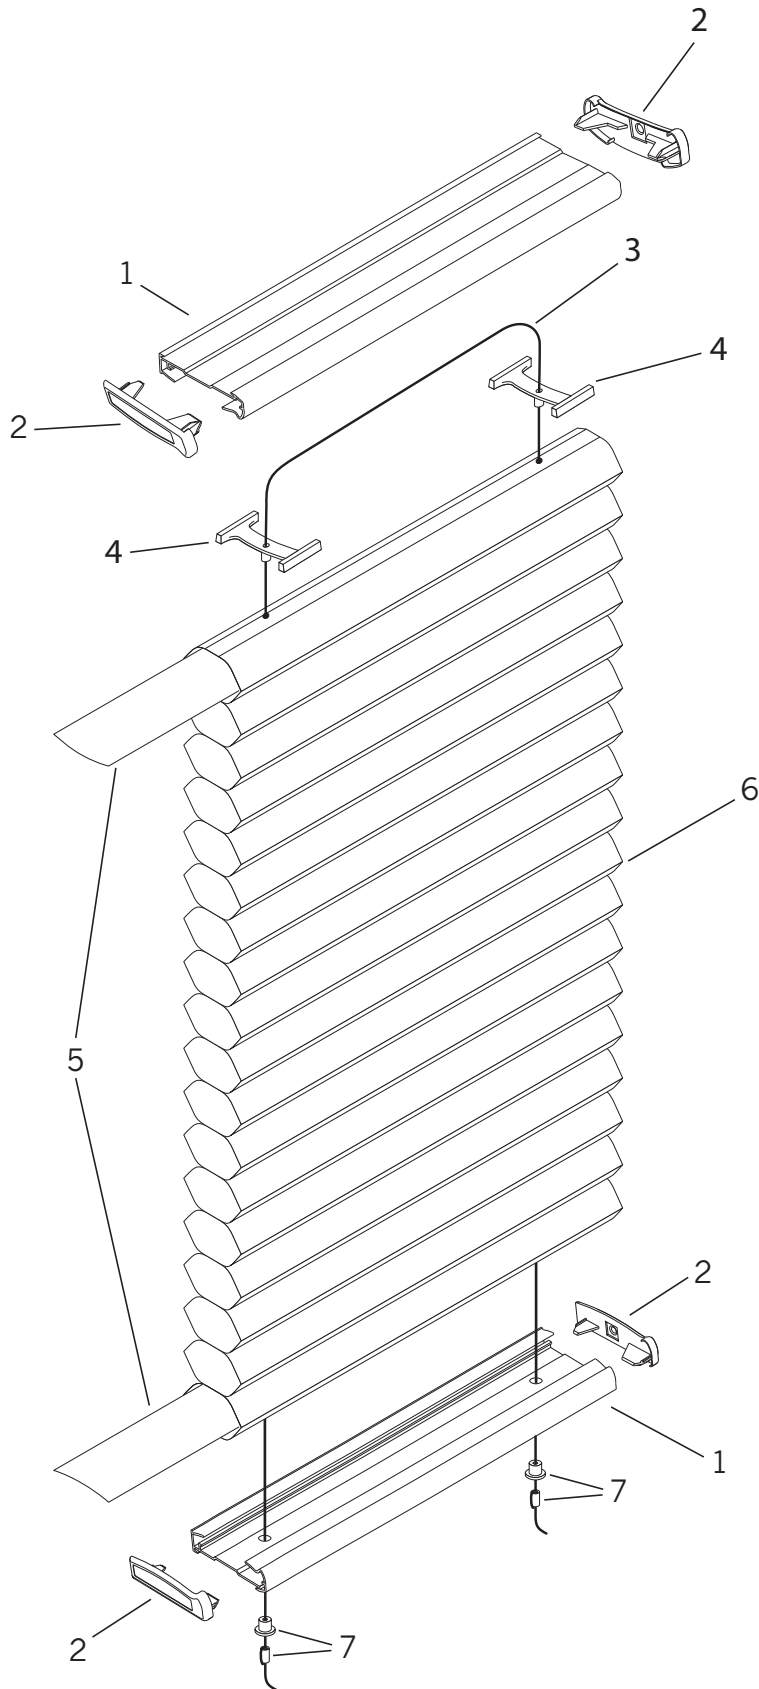

Duette® Sidelight (Non-Operating)

Standard Parts

1. Headrail
2. Headrail End Cap
3. Cord
4. Cord Guide
5. Filler Strip
6. Fabric
7. Pocket & Ferrule

Duette® Sidelight (Non-Operating)

No.	PCN	Description
1.	2250010xxx 2270010xxx	Headrail (3/8") Headrail (3/4", Double, & Triple Honeycomb)
2.	2250025xxx 2250035xxx 2270025xxx 2270035xxx	Headrail End Cap RH (3/8") Headrail End Cap LH (3/8") Headrail End Cap RH (3/4", Double, & Triple Honeycomb) Headrail End Cap LH (3/4", Double, & Triple Honeycomb)
3.	2671000xxx	0.9 mm Cord
4.	2950100000 2970200000	Cord Guide (3/8") Cord Guide (3/4", Double, & Triple Honeycomb)
5.	2954000000 2974000000	Filler Strip (3/8") Filler Strip (3/4", Double, & Triple Honeycomb)
6.	N/A	Fabric (3/8", 3/4", Double, & Triple Honeycomb)
7.	3200155xxx	Pocket & Ferrule

Additional Hardware:

(For pictures & specifics, see Duette® Cordlock Additional Hardware)

2950062000	Installation Bracket (3/8")
2970061000	Installation Bracket (3/4")
2250071XXX	Swivel Bracket (3/8")
2270071XXX	Swivel Bracket (3/4")
2930230000	Spacer Block
2930340000	Extension Bracket
2980338000	End Mount Bracket Kit (3/8")
2980350000	End Mount Bracket Kit (3/4")
2980033000	Wall Mount Bracket (3/8")
2980051000	Wall Mount Bracket (3/4")
5007311000	Hold-Down Bracket (3/8")
5007312000	Hold-Down Bracket (3/4")

xxx = 3-digit color code