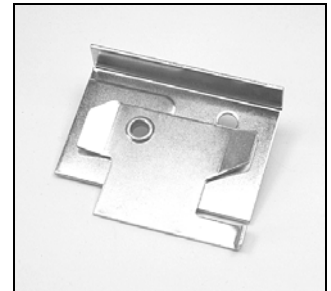

xxx = 3-digit color code

Duette® Cordlock Additional Hardware

Installation Bracket 3/8"
PCN 2950062000

Installation Bracket 3/4"
PCN 2970061000

Swivel Bracket 3/8"
PCN 2250071xxx
(Available in colors 765 & 785)