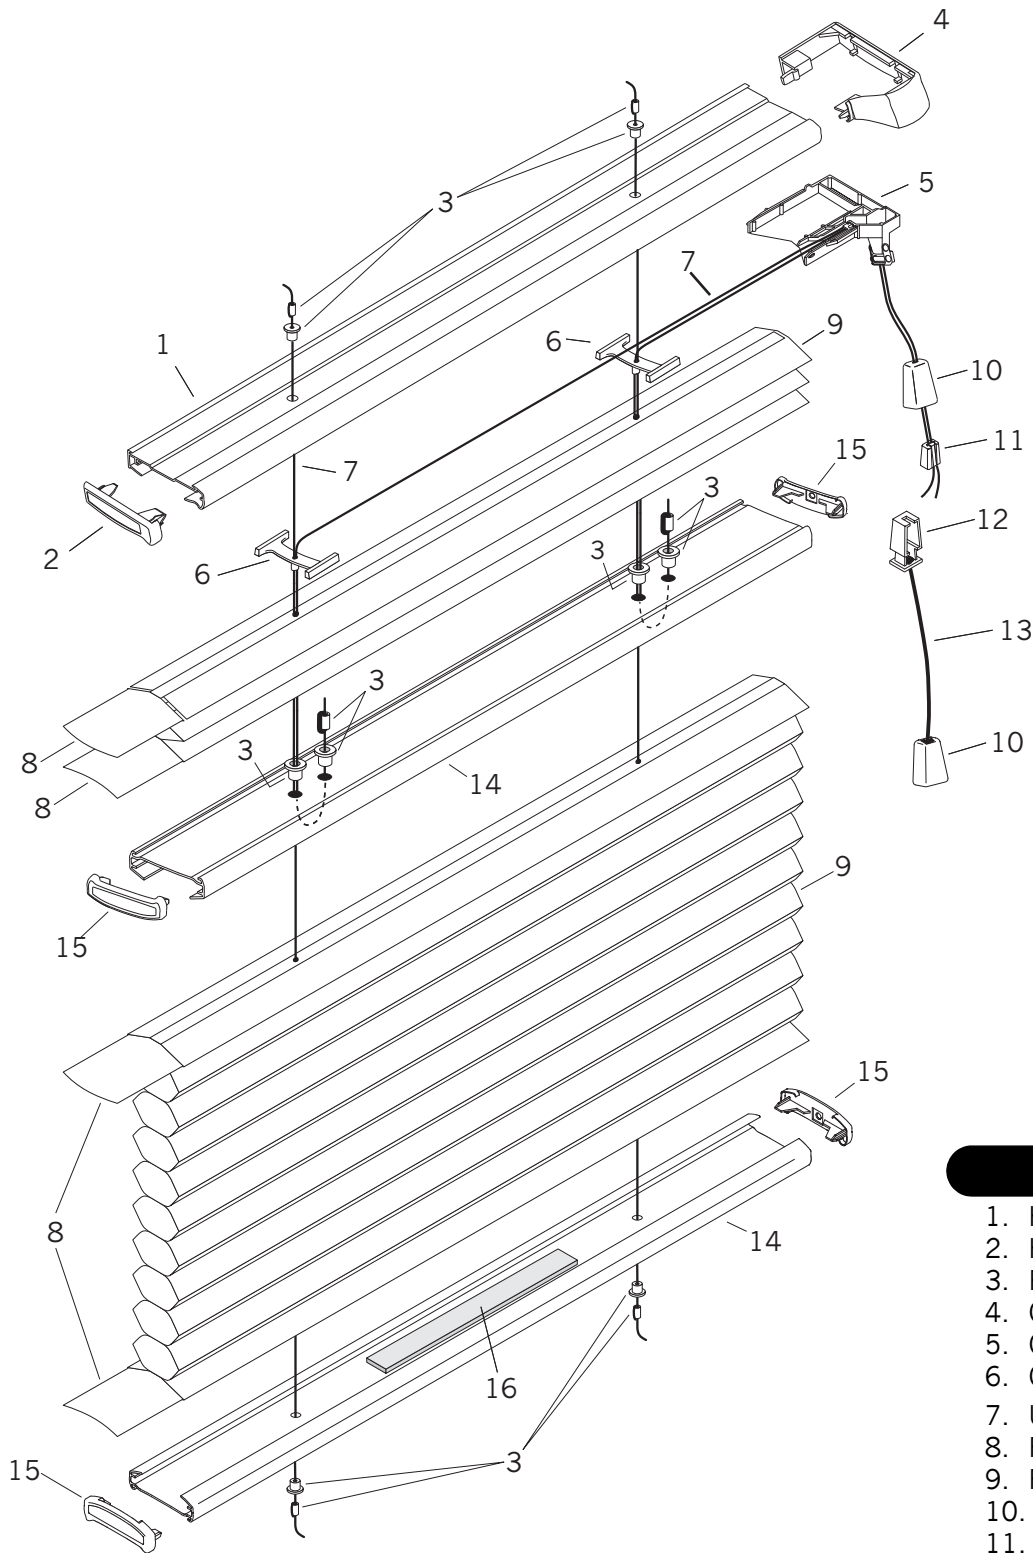

Duette® Cordlock Top-Down

Standard Parts

1. Headrail
2. Headrail End Cap
3. Pocket & Ferrule
4. Cordlock Cover
5. Cordlock Body
6. Cord Guide
7. Ultrawear® Cord
8. Filler Strip
9. Fabric
10. Universal Cover/Tassel
11. Cord Equalizer
12. Equalizer Housing
13. Tassel Cord
14. Bottom Rail
15. Bottom Rail End Cap
16. Rail Weight*