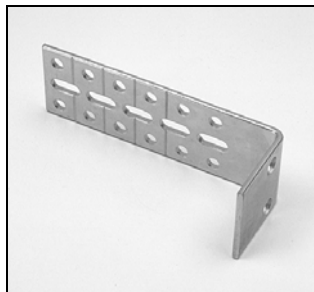

Additional Hardware:

(For pictures & specifics, see Duette® Cordlock Additional Hardware)

2950062000	Installation Bracket (3/8")
2970061000	Installation Bracket (3/4")
2250071XXX	Swivel Bracket (3/8")
2270071XXX	Swivel Bracket (3/4")
2930230000	Spacer Block
2930340000	Extension Bracket
5007311000	Hold-Down Bracket (3/8")
5007312000	Hold-Down Bracket (3/4")
2980338000	End Mount Bracket Kit (3/8")
2980350000	End Mount Bracket Kit (3/4")
2980033000	Wall Mount Bracket (3/8")
2980051000	Wall Mount Bracket (3/4")

xxx = 3-digit color code

Duette® Cordlock Additional Hardware

Installation Bracket 3/8"
PCN 2950062000

Installation Bracket 3/4"
PCN 2970061000

Swivel Bracket 3/8"
PCN 2250071xxx
(Available in colors 765 & 785)

Swivel Bracket 3/4"
PCN 2270071xxx
(Available in colors 765 & 785)

Spacer Block
PCN 2930230000

Extension Bracket
PCN 2930340000

3/8" End Mount Bracket Kit
PCN 2980338000

3/4" End Mount Bracket Kit
PCN 2980350000