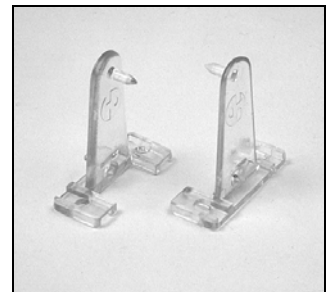

Hold-Down Brackets 3/4"
PCN 5007312000