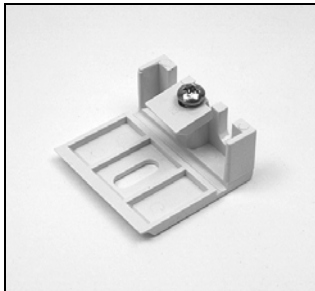

Duette® Cordlock Additional Hardware

Installation Bracket 3/8"
PCN 2950062000