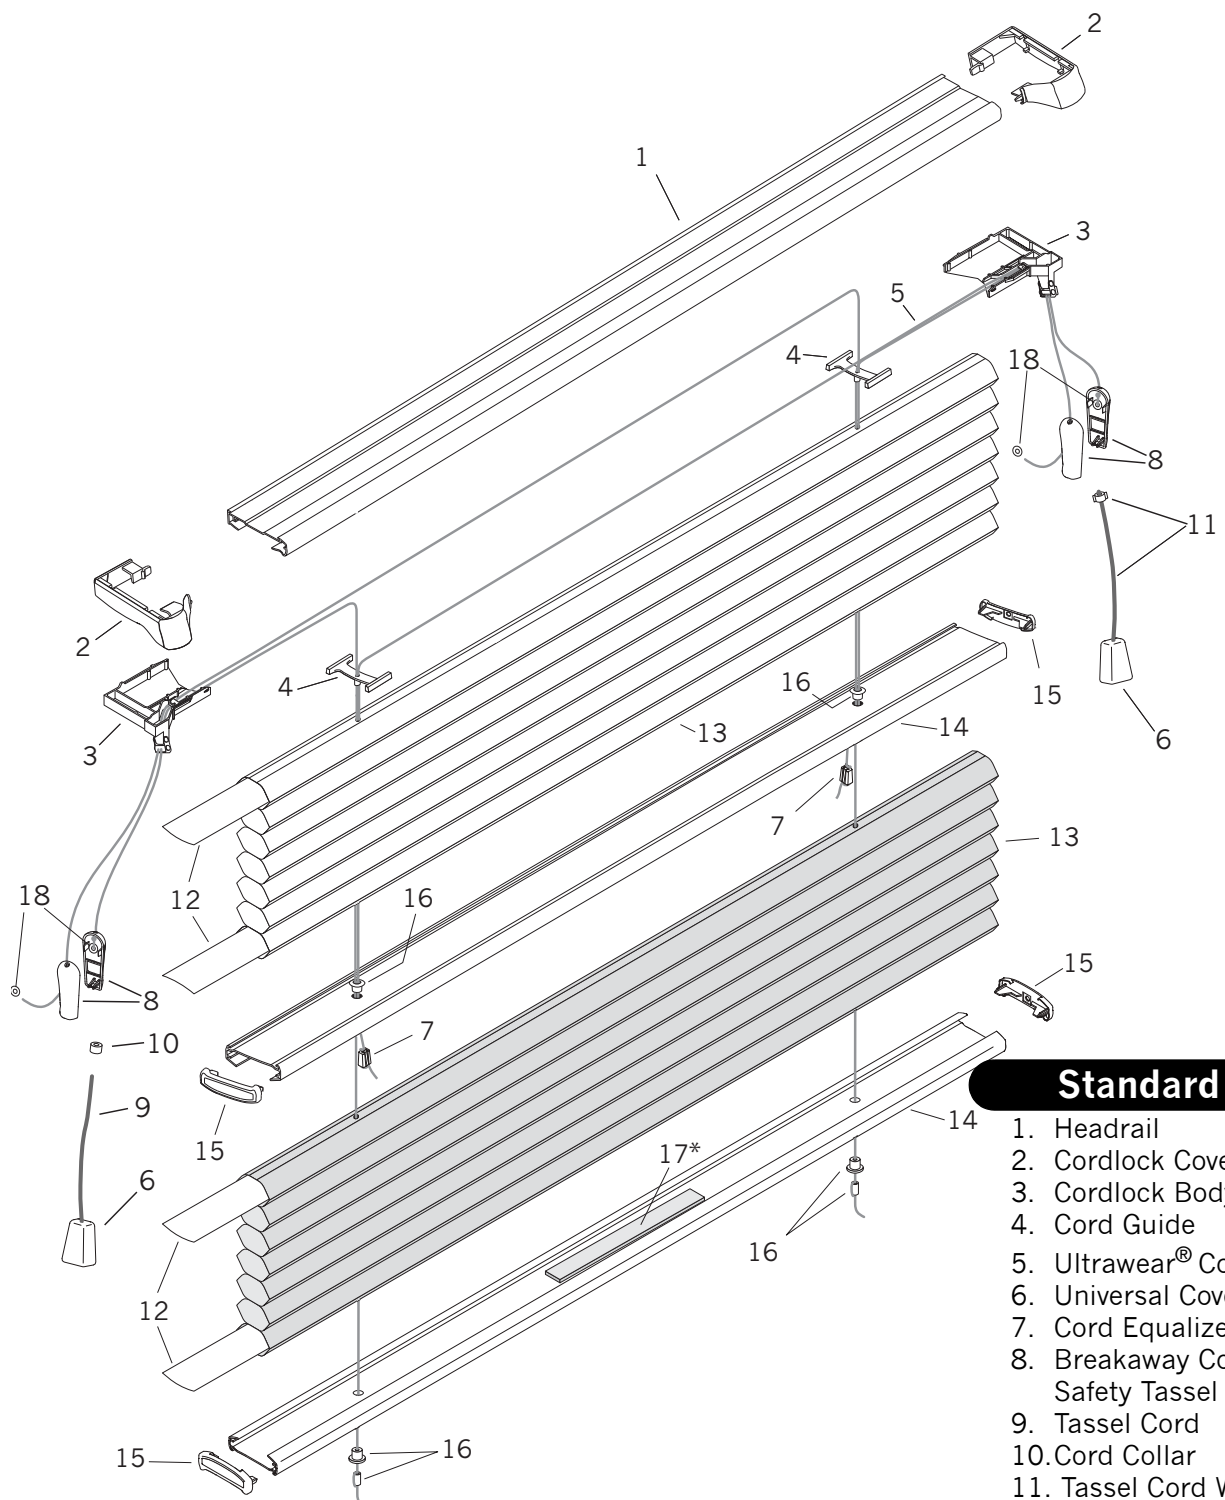

Duette® Cordlock Duolite™

Standard Parts

1. Headrail
2. Cordlock Cover
3. Cordlock Body
4. Cord Guide
5. Ultrawear® Cord
6. Universal Cover/Tassel
7. Cord Equalizer
8. Breakaway Cord Stop
  Safety Tassel
9. Tassel Cord
10. Cord Collar
11. Tassel Cord With Collar
  Assembly
12. Filler Strip
13. Fabric
14. Bottom Rail
15. Bottom Rail End Cap
16. Pocket & Ferrule
17. Rail Weight*
18. Plastic Washer

* Rail weights (17) may also be located on the underside of the center rail.