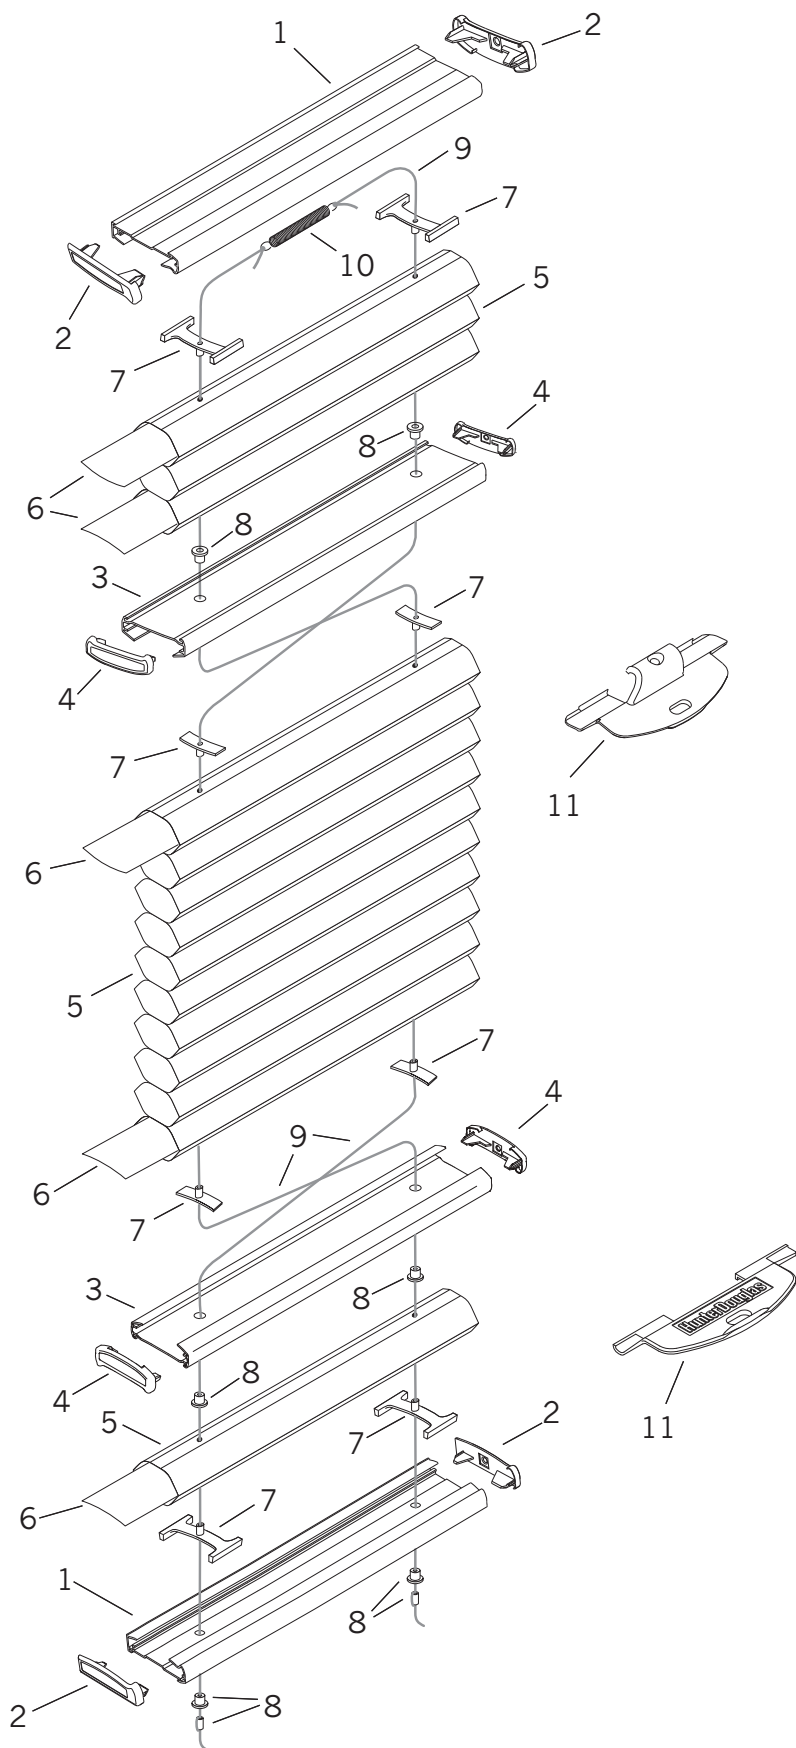

Duette® Operable Sidelight - Top-Down/Bottom Up

Standard Parts

1. Headrail
2. Headrail End Cap
3. Moving Rail
4. Moving Rail End Cap
5. Fabric
6. Filler Strip
7. Cord Guide
8. Pocket & Ferrule
9. Cord
10. Spring
11. Handle