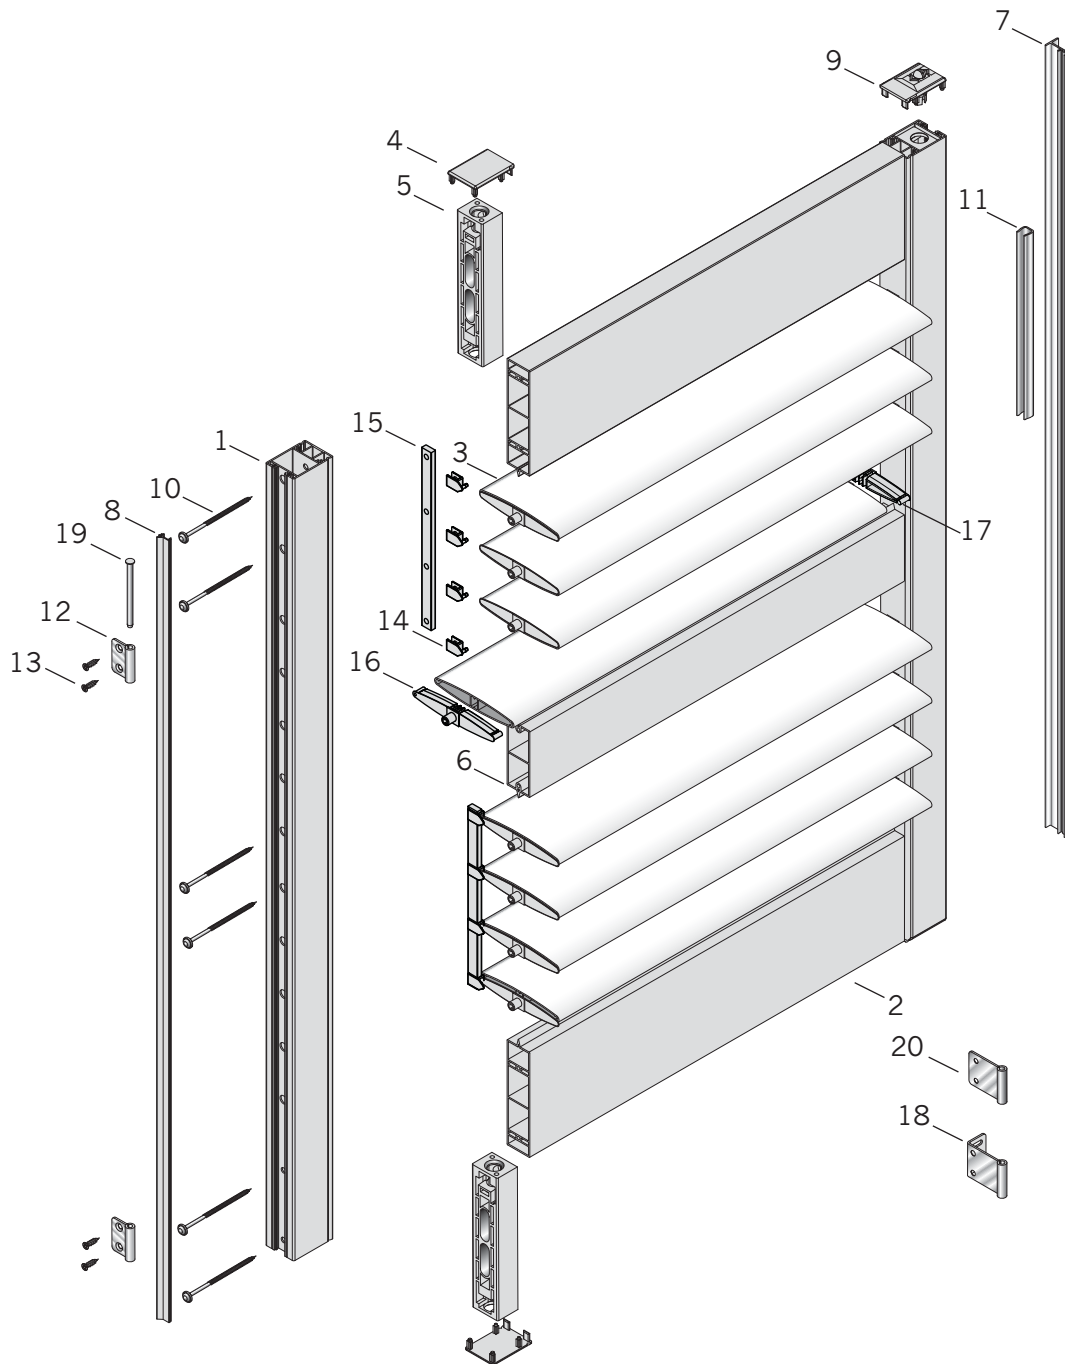

Shutter Panel Rear Tilt

Standard Parts

- | | | |
|------------------------|-------------------------|----------------------------------|
| 1. Stile | 8. Flex Light Block | 15. Rear Tilt Bar |
| 2. Rail | 9. Inverted Stile Cap | 16. Louver End Cap – Rear Tilt |
| 3. Louver | 10. Panel Screw #8 X 3" | 17. Louver End Cap |
| 4. Stile Cap | 11. Tension Rod | 18. Optional Wrap Around Hinge |
| 5. Stile Reinforcement | 12. Hinge Leaf | 19. Hinge Pin |
| 6. Divider Rail | 13. Hinge Screw | 20. Optional Extended Leaf Hinge |
| 7. Astragal | 14. Rear Tilt Connector | |

Shutter Panel Rear Tilt

No.	PCN	Description
1.	VS375-XXXX	Stile
2.	Rail	
	VS490-XXXX	2"
	VS491-XXXX	4"
3.	Louver	
	VS797 -XXXX	2.5"
	VS796 -XXXX	3.5"
	VS468 -XXXX	4.5"
4.	M501-XXX	Stile Cap
5.	M6800	Stile Reinforcement
6.	VS492 -XXXX	Divider Rail
7.	B486 -XXXX	Astragal
8.	B485F-XXX	Flex Light Block
9.	Stile Cap	
	M590-XXX	Stile Cap (Used with No Frame)
	M595-XXX	Inverted Stile Cap (Used with Frames)
	M501A-XXX	Adjustable Stile Cap
10.	R707	Panel Screw #8 X 3"
11.	D523	Tension Rod
12.	Hinge Leaf	
	S602P-XXX	Painted
	S602	Brass
	S602SS	Stainless Steel
	S602BN	Brushed Nickel
	S602AB	Antique Brass
13.	Hinge Screw	
	R706P-XXX	Painted
	R706	Brass
	R706SS	Stainless Steel
	R706AB	Antique Brass
	R703TS	True Stainless Steel
14.	M546-XXX	Rear Tilt Connector
15.	VS560-XXX	Rear Tilt Bar
16.	Louver End Cap – Rear Tilt	
	M411-XXX	2.5"
	M417-XXX	3.5"
	M431-XXX	4.5"
17.	Louver End Cap	
	M410-XXX	2.5"
	M416-XXX	3.5"
	M430-XXX	4.5"
18.	Optional Wrap Around Hinge	
	S604P-XXX	Painted
	S604	Brass
	S604SS	Stainless Steel
	S604BN	Brushed Nickel
	S604AB	Antique Brass