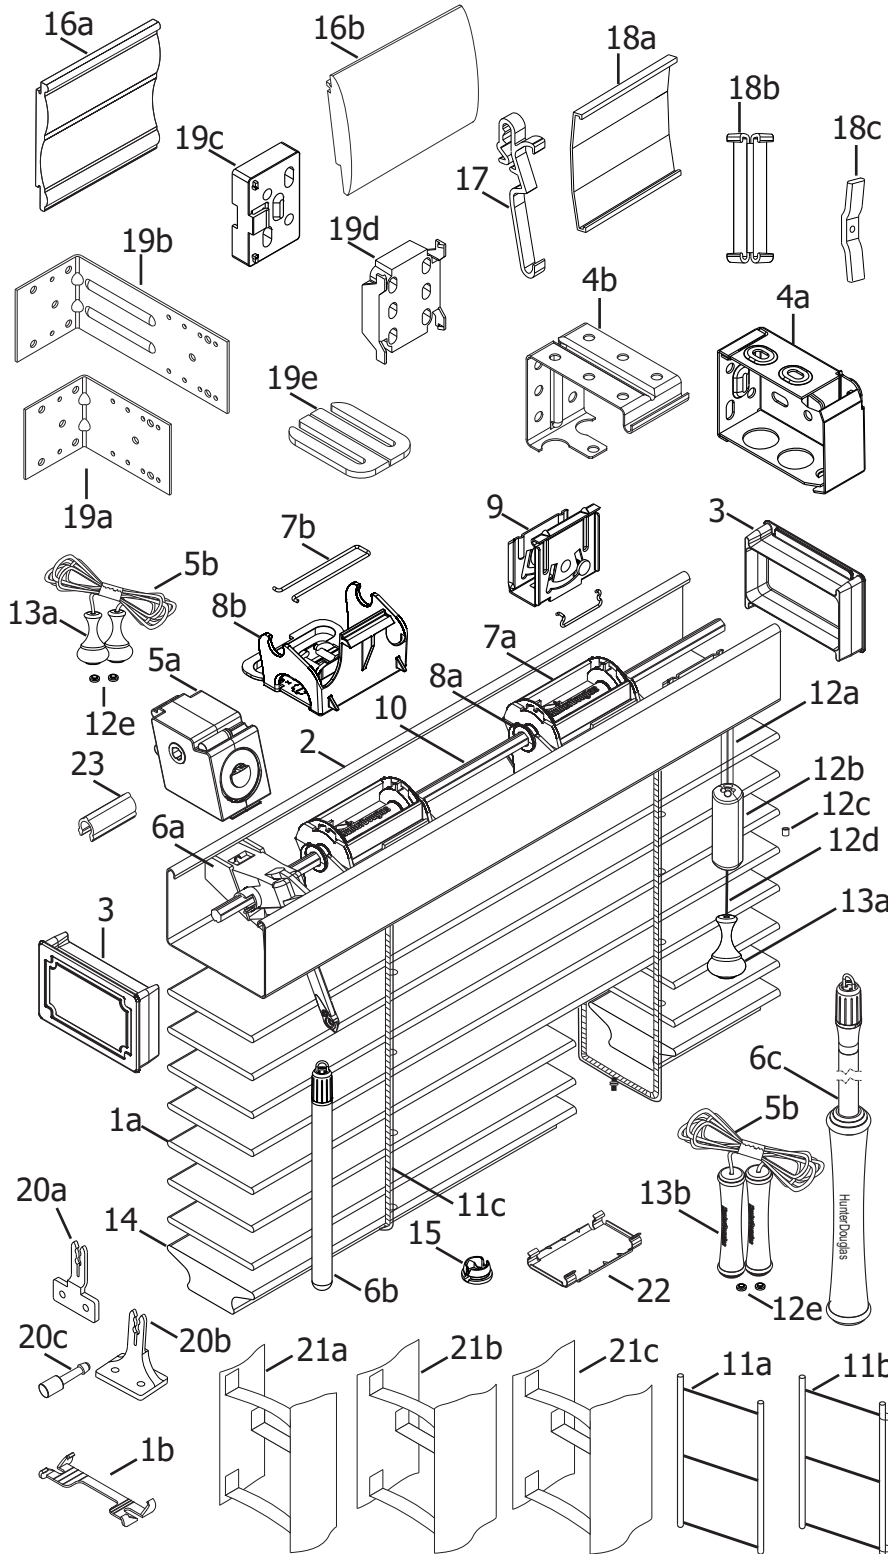

2" Classics™

Standard Parts

- 1a. Slat
- 1b. Tape Spacer
2. Headrail
3. Headrail End Cap
- 4a. Installation Bracket
- 4b. Intermediate Support Bracket
- 5a. Cord Tilter
- 5b. Tilt Cord 1.4mm
- 6a. Wand Tilter
- 6b. Wand
- 6c. Decorative Tilt Wand Assembly
- 7a. Tape Roll 2" Unv. EPIC
- 7b. Tape Roll Pin
- 8a. Tape Roll Support (Ladders)
- 8b. Tape Roll Support (Dec Tapes)
9. Cordlock
10. Tiltrod
- 11a. No Loop Cable Tape
- 11b. Single Loop Cable Tape
- 11c. Double Loop Cable Tape
- 12a. Lift Cord 1.4mm
- 12b. Cord Stop
- 12c. Cord Stop Washer
- 12d. Tassel Cord 2.2mm
- 12e. Lift Cord Grommet
- 13a. Wood Tassel
- 13b. Decorative Wood Tassel
14. Bottom Rail
15. Tape Button
- 16a. Grandover™ Valance
- 16b. Artemis™ Valance
17. Universal Valance Clip
- 18a. Valance Splice
- 18b. Universal Valance Corner Key
- 18c. Child Safety Kit (Cord Cleat)

Optional Parts

- 19a. Short Extension Bracket
- 19b. Long Extension Bracket
- 19c. Spacer Block (Bracket)
- 19d. Spacer Block (Support Bracket)
- 19e. Bracket Shim
- 20a. Hold-Down Bracket (Jamb)
- 20b. Hold-Down Bracket (Sill)
- 20c. Hold-Down Pin
- 21a. Solid Colored Decorative Tapes (1" wide)
- 21b. Solid Colored Decorative Tapes (1½" wide)
- 21c. Patterned Decorative Tapes (1½" wide)
22. Tape Lock
23. Clip