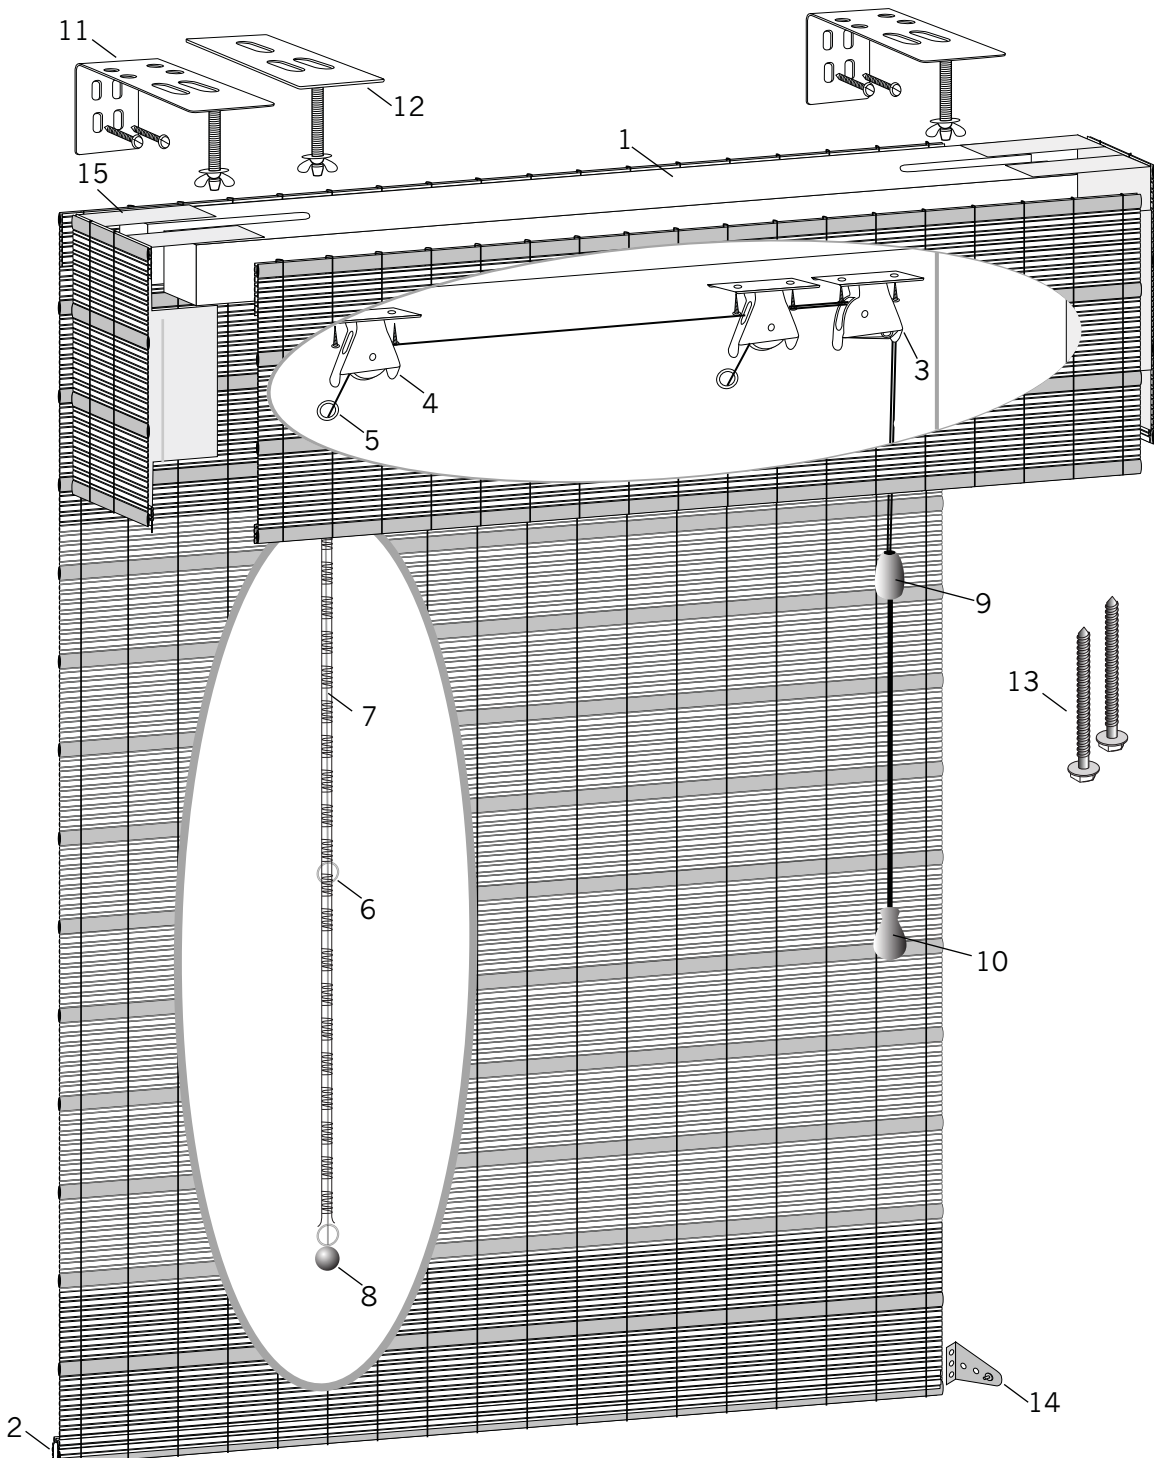

Standard Rectangular Cordlock

Standard Parts

- | | | |
|-----------------------|------------------------------------|--|
| 1. Headrail | 7. Cord | 12. Ceiling Mount Brackets (Optional) |
| 2. Bottom Wood Slat | 8. Round Cord Stop | 13. Turned Headrail Installation Screws (Optional) |
| 3. Swivel Cordlock | 9. Stop Ball | 14. Hold-Down Brackets (Optional) |
| 4. Swivel Cord Pulley | 10. Tassel | 15. Returns |
| 5. Grommet Set | 11. Standard Installation Brackets | |
| 6. Split Ring | | |